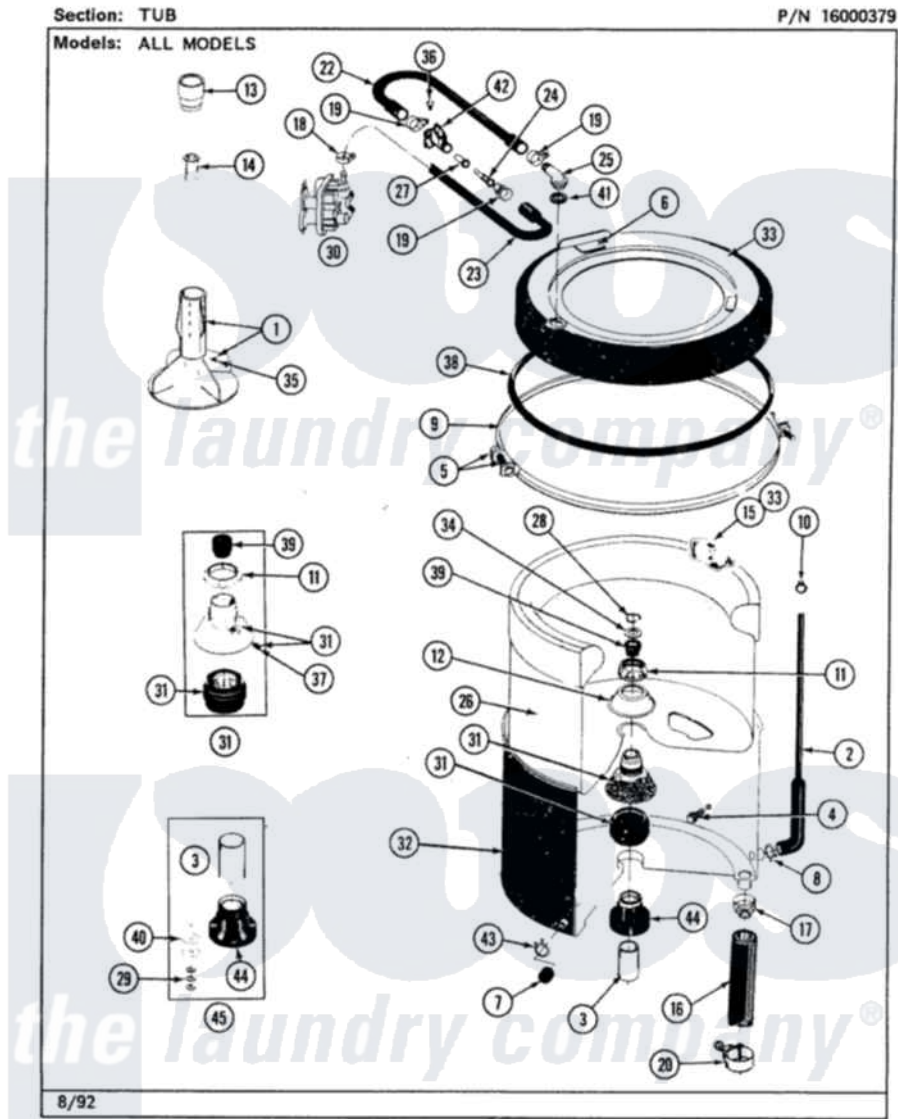

# Maytag LAT7480ABL 07 - TUB

10

Maytag [Residential Maytag LAT7480ABL Washer Parts](#) Parts Diagram 07 - TUB  
Click on the part number to view part

Item	Original Part Number	Replaced By	Status	Part Description
1	<a href="#">207538</a>			Agitator W/Lock Screw
2	212942	<a href="#">22001619</a>		Tube, Water Level Switch
3	<a href="#">211130</a>			Bearing Liner, Tub Bearing
4	200744	<a href="#">W10175939</a>		Bolt
"	205254	<a href="#">W10175938</a>		Bolt
5	<a href="#">205529</a>			Nut And Bolt Kit For Tub Clam
6	<a href="#">215232</a>			Bumper, Unbalance
8	<a href="#">211641</a>			Clamp, 1-1/16"
9	<a href="#">200846</a>			Clamp - Tub Cover
10	410296	<a href="#">596669</a>		Clamp, Manifold
11	211047	<a href="#">6-2110472</a>		Nut- Clamp
12	<a href="#">211210</a>			Washer, Clamping Nut
13	<a href="#">215721</a>			Dispensing Cap
14	<a href="#">215733</a>			Dispensing Cup
15	<a href="#">207219</a>			Filter, Self-Cleaning
16	<a href="#">Y212989</a>			Hose, Outer Tub To Pump