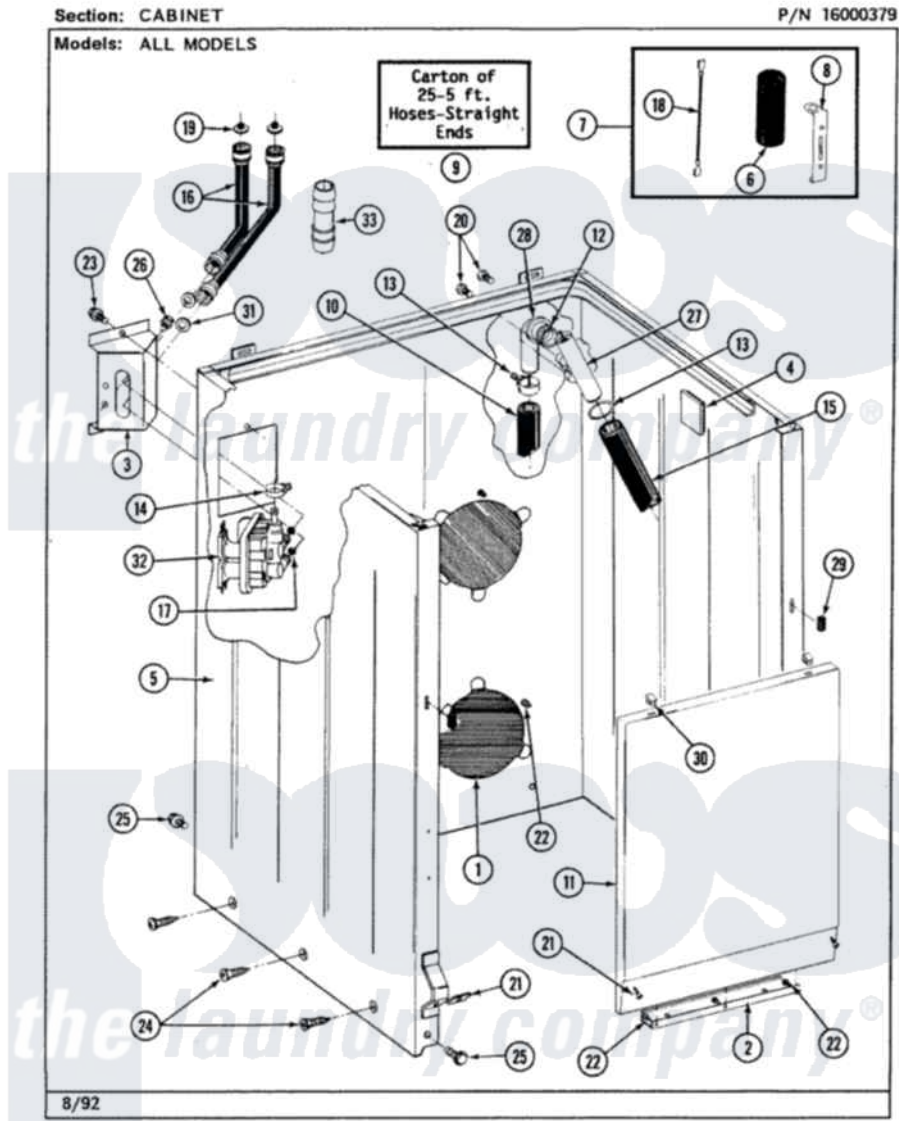

Maytag LAT7480ABW 02 - CABINET

Maytag [Residential Maytag LAT7480ABW Washer Parts](#) Parts Diagram 02 - CABINET
 Click on the part number to view part

Item	Original Part Number	Replaced By	Status	Part Description
1	211878		Not Available	PLATE, ACCESS
2	213846			Guard, Belt
3	214812	22002361		Bracket, Water Valve
4	215058			Pad, Cabinet Bumper
5	203319	22203319		Cabinet
6	Y200832			Capacitor
7	206103			Capacitor Kit
8	211149			Clip, Capacitor
10	Y059149			(7/8" I.D. CARTON OF 50 FT.)
"	216017			Hose, Drain
11	212998		Not Available	PANEL, FRONT (WHT)
12	214765			Gasket, Siphon Break
13	200908	285655		Clamp, Hose
14	201575			Clamp, Hose
15	214767	22001448		Hose, Pump
				Hose, Inlet 6 Ft. Hose With

16	200672	76314	Hose, Inlet 6 Ft. Hose With Elbow
17	214337	96160	Screen
18	203237		No.17 Wire With Terminal
19	200961	12001413	Strainer And Washer Kit
20	Y014874		Screw, Idler Arm And Sleeve
21	204439		Screw And Fstner Assembly
22	211294	90767	Screw, 8A X 3/8 HeX Washer Head Tapping
"	211294	90767	Screw, 8A X 3/8 HeX Washer Head Tapping
23	212276	W10116760	Screw
24	213007		Xfor Cabinet See Cabinet, Back
25	213121	3400111	Screw, 12-14 X 5/8
"	213122	27001200	Screw
26	Y313561		Screw---NA
27	206638		Siphon Break
28	Y216016	W10116738	Elbow
29	214376	22002331	Spacer, Front Panel
30	212982	22001650	Fastener, Spring
31	Y013783		Washer, Inlet Hose
32	205613		Water Valve
33	Y216015		Coupling, Hose