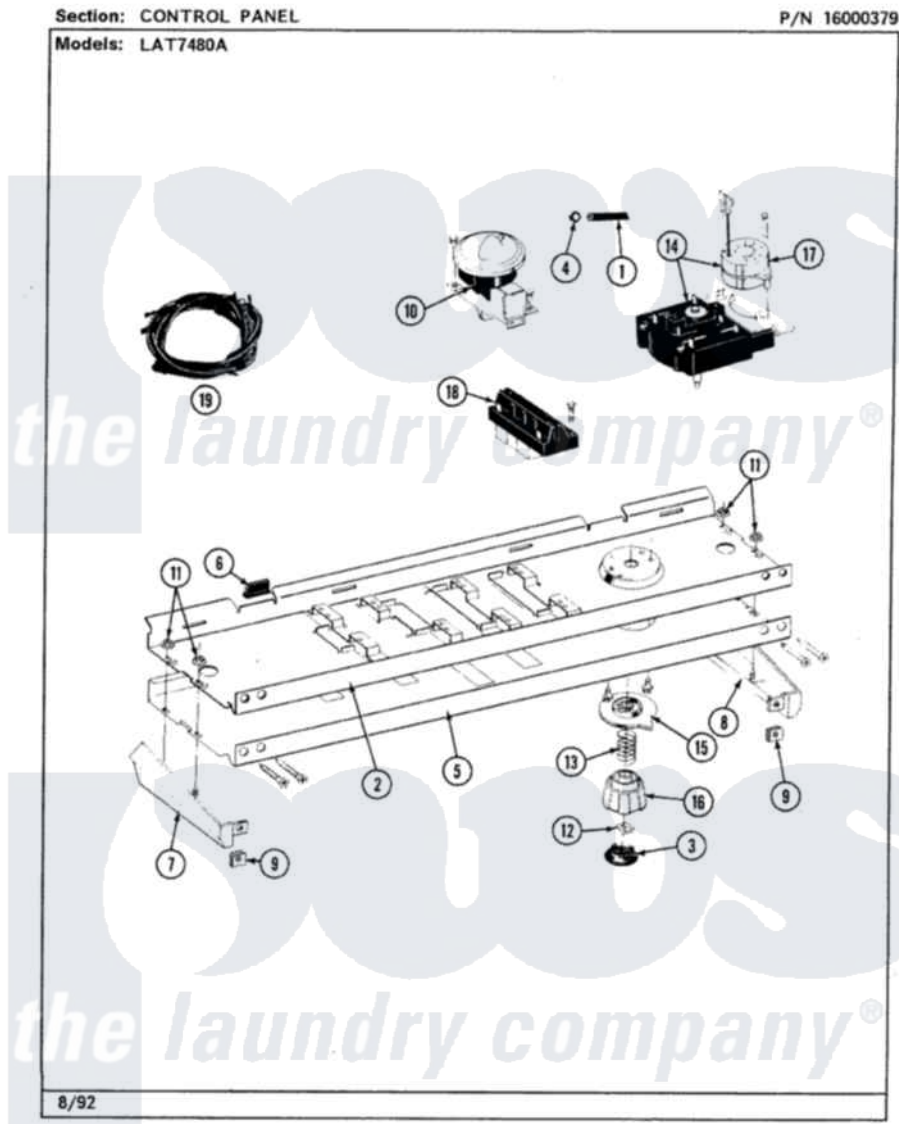

Maytag LAT7480ABW 04 - CONTROL PANEL

2

Maytag [Residential Maytag LAT7480ABW Washer Parts](#) Parts Diagram 04 - CONTROL PANEL
Click on the part number to view part

Item	Original Part Number	Replaced By	Status	Part Description
1	212942	22001619		Tube, Water Level Switch
2	214809			Back Up Plate
"	210932			Screw, No.8 X 9/16 Ctsk Note: Screw, Inlet Duct
3	215821		Not Available	CAP, KNOB
4	410296	596669		Clamp, Manifold
5	208160		Not Available	CONTROL PANEL
"	210932			Screw, No.8 X 9/16 Ctsk Note: Screw, Inlet Duct
6	214897			Pad, Control Panel
7	207215		Not Available	END CAP LH
8	207216		Not Available	END CAP RH
9	214894			Fastener, End Cap
10	211168	W10139210		Screw, 8-18 X 5/16
"	207362		Not Available	INFINITE LEVEL PRESSURE SWITCH
11	214872			Palnut, End Cap Note: Nut, Lamp Holder

12	211605		Bezel, Timer Dial
13	211065		Spring, Index Wheel
14	207377	Not Available	TIMER
"	213966	3400014	Screw
15	215827	Not Available	TIMER DIAL SKIRT
16	215828		Knob, Timer
17	205033	22205033	Motor- Tim
18	213117	67006908	Screw, Ice Rack
"	207368	Not Available	TEMP CONTROL SWITCH - 3 BUTTON
19	207383		Wire Harness