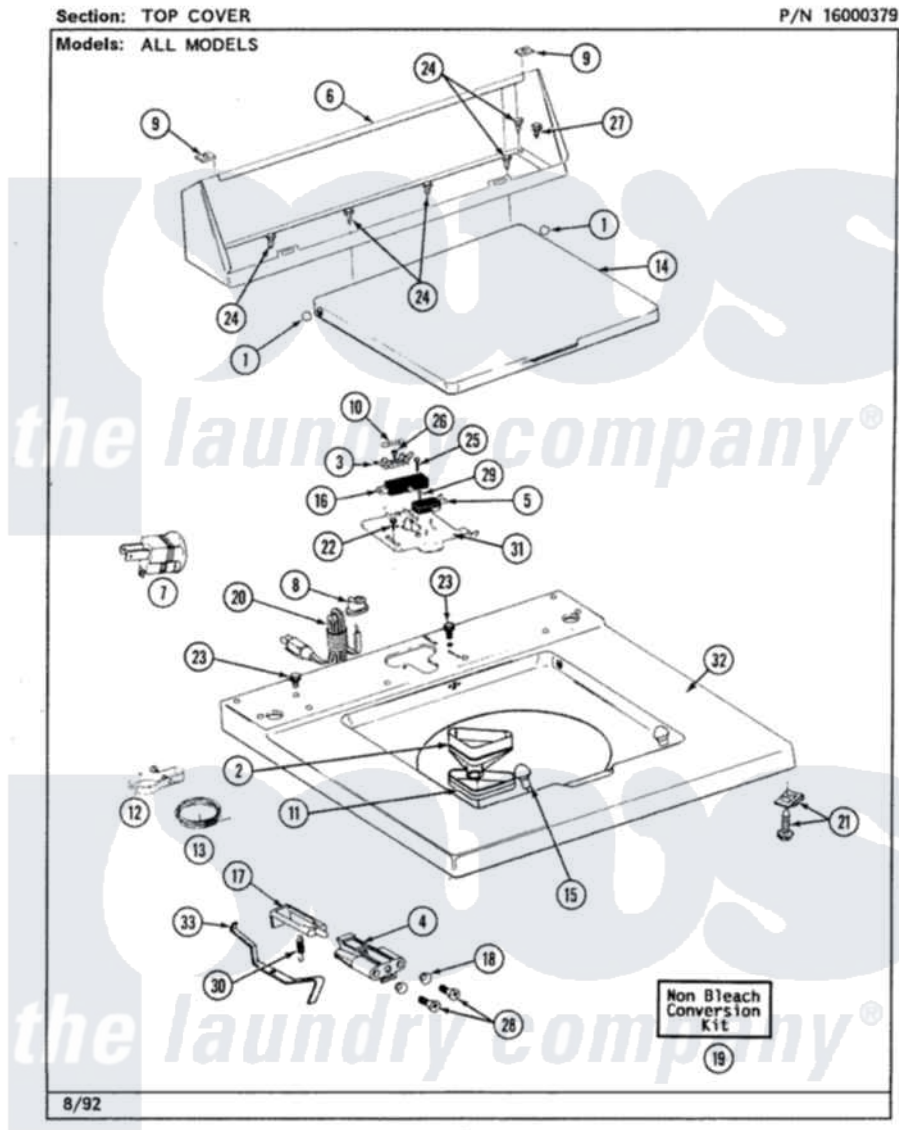

Maytag LAT7480ABW 05 - TOP COVER

6

Maytag [Residential Maytag LAT7480ABW Washer Parts](#) Parts Diagram 05 - TOP COVER
 Click on the part number to view part

Item	Original Part Number	Replaced By	Status	Part Description
1	211726			Hinge, Ball Lid
2	215577			Bleach Inlet White
3	207167			Block, Fuse
4	214279	204968		Plunger And Bracket Assembly--W
5	207166			Switch, Check
6	205635			Console
7	Y201808			Converter
8	211881			Grommet, Cord Part Not Used-Gas Models Only
9	215075			Fastener, Control Panel To Console
10	207168	22001682		Switch Assembly, Lid W/4amp Fuse
11	214436			Gasket
12	301548			Clamp, Ground Wire
13	311155			Ground Wire And Clamp
14	216073			LID (WHITE)

15	212716		Bumper, Lid
16	205415	279347	Switch-Lid
17	215700		Not Available
18	211500		LID SWITCH PLUNGER
19	205997		Washer, Bracket To Top Cover
20	204590		Non-Bleach Conversion Kit
21	204445		Cord, Power
22	207159	489355	Screw And Fastener Assembly
23	210186	3370225	Screw, 8 X 1/2
24	211294	90767	Screw
25	213501		Screw, 8A X 3/8 HeX Washer Head Tapping
26	215705	Y311711	Screw, No.6-20 X 1-1/8 Inch
27	Y313559		Screw, Fuse Block
28	910182	25-7809	Screw
29	22001352		Screw, No.6-20 1/2 Flthd Torx
30	213720		Screw, Check Switch
31	Y215699	22001678	Spring, Lid Switch
32	207170		Bracket, Switch And Fuse
33	215704		Top Cover
			Lever, Unbalance