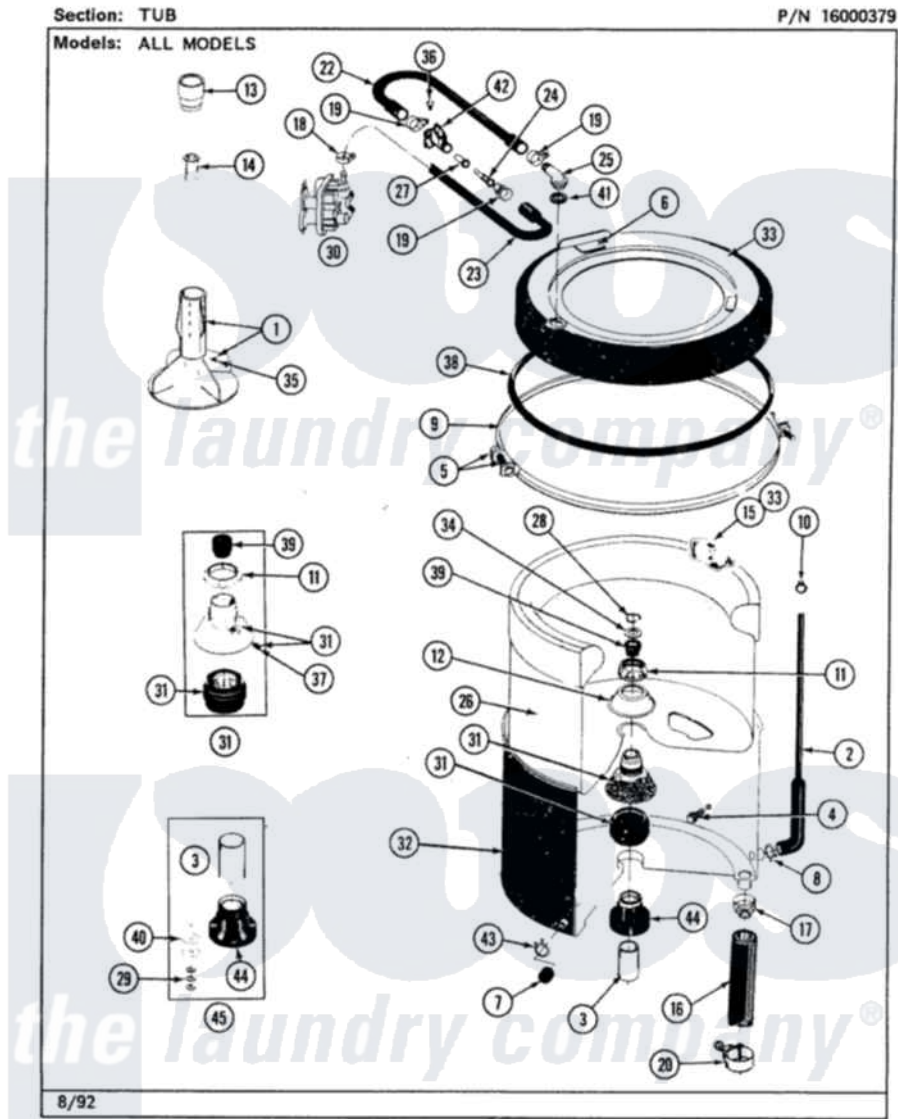

Maytag LAT7480ABW 07 - TUB

10

Maytag [Residential Maytag LAT7480ABW Washer Parts](#) Parts Diagram 07 - TUB
 Click on the part number to view part

| Item | Original Part Number | Replaced By | Status | Part Description |
|------|-------------------------|---------------------------|--------|-------------------------------|
| 1 | 207538 | | | Agitator W/Lock Screw |
| 2 | 212942 | 22001619 | | Tube, Water Level Switch |
| 3 | 211130 | | | Bearing Liner, Tub Bearing |
| 4 | 200744 | W10175939 | | Bolt |
| " | 205254 | W10175938 | | Bolt |
| 5 | 205529 | | | Nut And Bolt Kit For Tub Clam |
| 6 | 215232 | | | Bumper, Unbalance |
| 8 | 211641 | | | Clamp, 1-1/16" |
| 9 | 200846 | | | Clamp - Tub Cover |
| 10 | 410296 | 596669 | | Clamp, Manifold |
| 11 | 211047 | 6-2110472 | | Nut- Clamp |
| 12 | 211210 | | | Washer, Clamping Nut |
| 13 | 215721 | | | Dispensing Cap |
| 14 | 215733 | | | Dispensing Cup |
| 15 | 207219 | | | Filter, Self-Cleaning |
| 16 | Y212989 | | | Hose, Outer Tub To Pump |