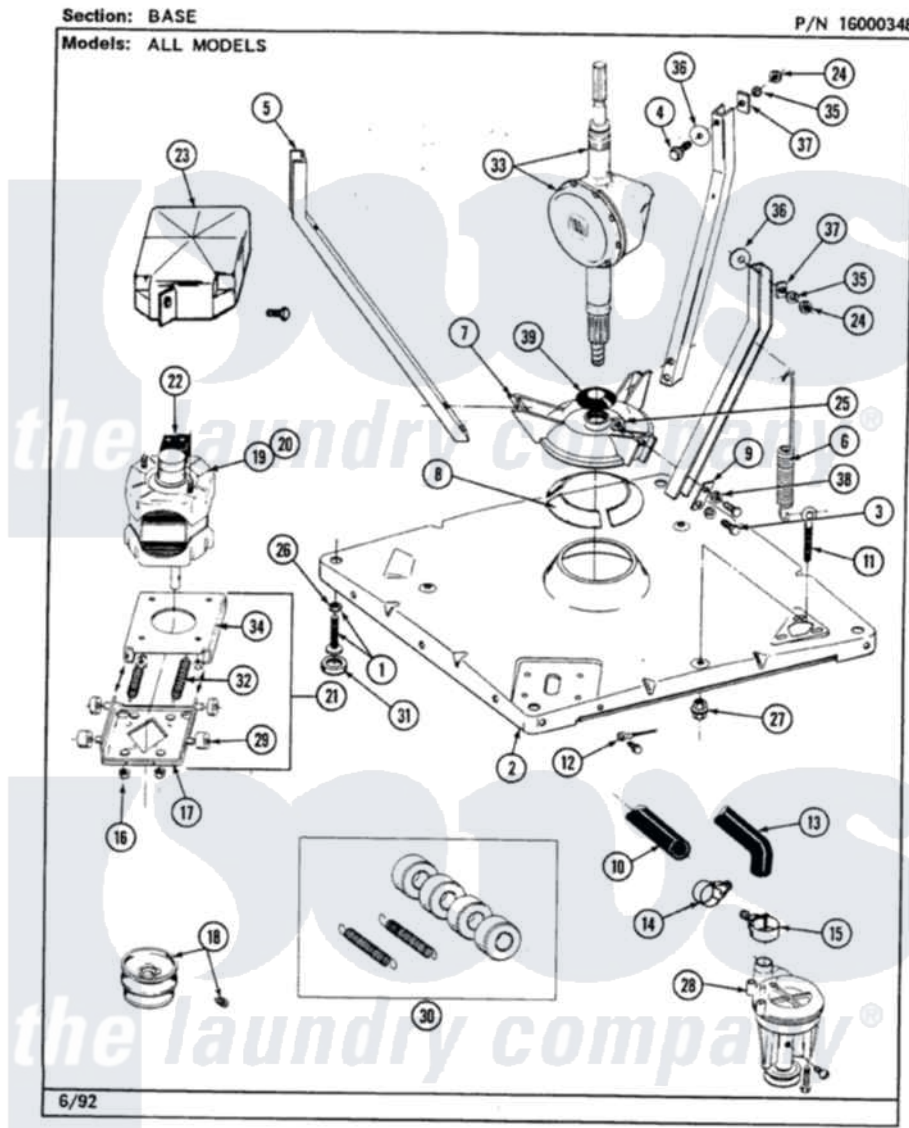

# Maytag LAT7500AAL 01 - BASE

38

Maytag Residential Maytag LAT7500AAL Washer Parts Parts Diagram 01 - BASE  
 Click on the part number to view part

Item	Original Part Number	Replaced By	Status	Part Description
1	Y302699	<a href="#">22003428</a>		Leg, Adjustable
2	<a href="#">203274</a>			Base With Damper Pads
3	<a href="#">Y015627</a>			Screw- Hex
4	205254	<a href="#">W10175938</a>		Bolt
"	200744	<a href="#">W10175939</a>		Bolt
5	213100		Not Available	PART NOT USED
6	<a href="#">213054</a>			Centering Spring - 3 Used
7	<a href="#">203725</a>			Damper W/Bolt And Clip
8	<a href="#">203956</a>			Damper Pad Kit
9	<a href="#">213073</a>			Washer, Double Brace
10	214767	<a href="#">22001448</a>		Hose, Pump
11	213120	<a href="#">216416</a>		Bolt, Eye/Centering Spring
12	210186	<a href="#">3370225</a>		Screw
"	<a href="#">204807</a>			Ground Wire, Supp. Plte To Top Cover
13	<a href="#">Y212989</a>			Hose, Outer Tub To Pump
14	200461	<a href="#">285655</a>		Clamp, Hose