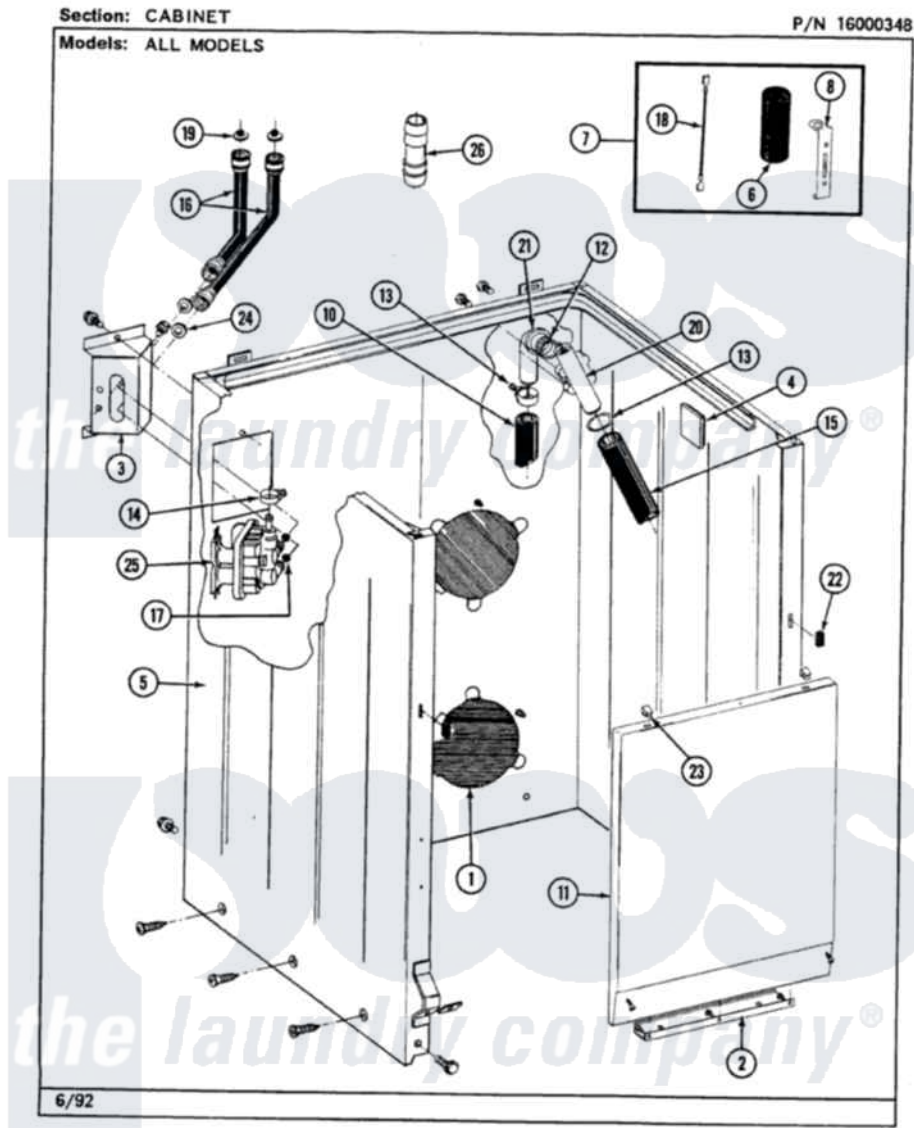

Maytag LAT7500AAL 02 - CABINET

30

Maytag Residential Maytag LAT7500AAL Washer Parts Parts Diagram 02 - CABINET
 Click on the part number to view part

Item	Original Part Number	Replaced By	Status	Part Description
1	211878		Not Available	PLATE, ACCESS
"	211294	90767		Screw, 8A X 3/8 HeX Washer Head Tapping
2	213846			Guard, Belt
"	211294	90767		Screw, 8A X 3/8 HeX Washer Head Tapping
3	212276	W10116760		Screw
"	214812	22002361		Bracket, Water Valve
4	215058			Pad, Cabinet Bumper
5	203319L		Not Available	(ALMOND)
"	204439			Screw And Fstner Assembly
"	213122	27001200		Screw
"	213121	3400111		Screw, 12-14 X 5/8
"	213007			Xfor Cabinet See Cabinet, Back
6	Y200832			Capacitor
7	206103			Capacitor Kit

8	211149		Clip, Capacitor
9	202861	202860	Inlet Hose Assembly
10	216017		Hose, Drain
"	Y059149		(7/8" I.D. CARTON OF 50 FT.)
11	212998L		Not Available FRONT PANEL-ALMOND
12	214765		Gasket, Siphon Break
13	200908	285655	Clamp, Hose
14	201575		Clamp, Hose
15	214767	22001448	Hose, Pump
16	202860		Inlet Hose Assembly
"	200672	76314	Hose, Inlet 6 Ft. Hose With Elbow
17	214337	96160	Screen
18	203237		No. 17 Wire With Terminal
19	200961	12001413	Strainer And Washer Kit
20	206638		Siphon Break
"	Y014874		Screw, Idler Arm And Sleeve
21	Y216016	W10116738	Elbow
22	214376	22002331	Spacer, Front Panel
23	212982	22001650	Fastener, Spring
24	Y013783		Washer, Inlet Hose
25	205613		Water Valve
"	212276	W10116760	Screw
26	Y216015		Coupling, Hose