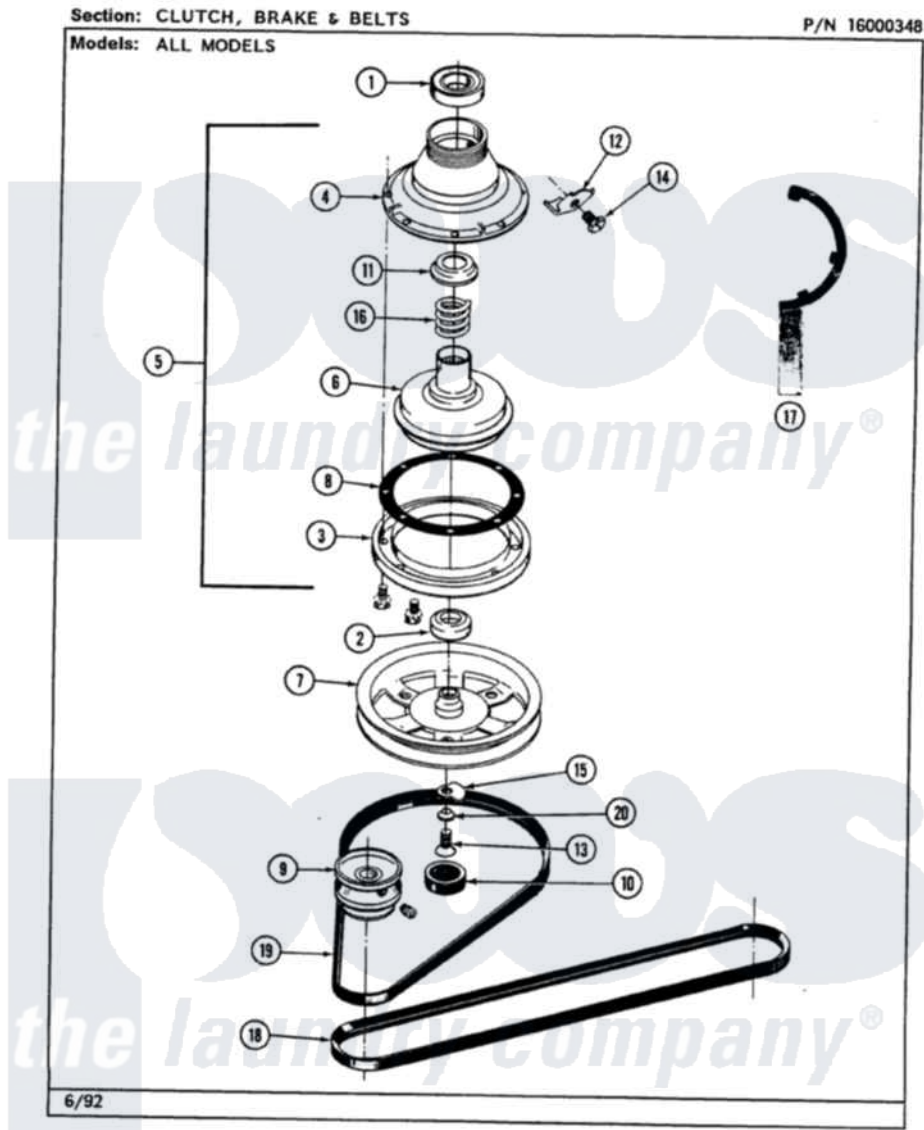

Maytag LAT7500AAL 03 - CLUTCH, BRAKE & BELTS

42

Maytag Residential Maytag LAT7500AAL Washer Parts Parts Diagram 03 - CLUTCH, BRAKE & BELTS
Click on the part number to view part

Item	Original Part Number	Replaced By	Status	Part Description
1	Y200720	22003441		Bearing, Rear
2	200835			Bearing, Brake Rotor
3	211043	6-2011900		Brake Asse
"	211000			SCREW, BRAKE DRUM (HEX HEAD)
4	211045	6-2011900		Brake Asse
5	201190	6-2011900		Brake Asse
6	201126	6-2011900		Brake Asse
7	211059	6-2301530		Pulley
8	211042	6-2011900		Brake Asse
9	Y053241			Set Screw, Motor Pulley
"	200816	6-2008160		Pulley- MO
10	211038		Not Available	CAP, OIL RETAINER
11	211039	6-2011900		Brake Asse
12	213325			Clip, Retaining
13	211375	681582		Screw
14	213326			Bolt, Sems Retaining Clip

15	211089		Lug, Stop Pulley
16	211041	6-2011900	Brake Asse
17	Y038315	038315	Tool
18	211124		Part Not Used
19	211125		V Belt, DiVe Pulley
20	211090	22003555	Washer, Stop Lug