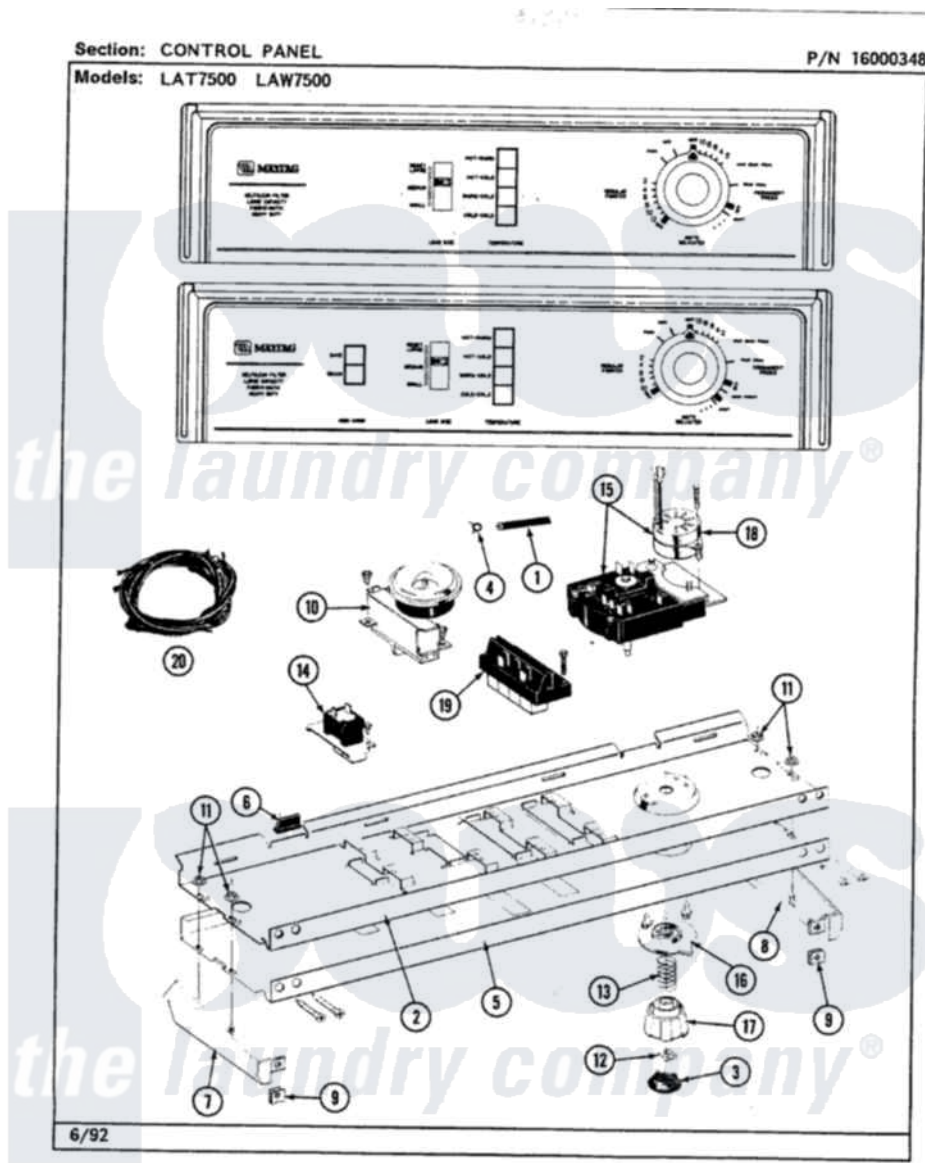

# Maytag LAT7500AAL 04 - CONTROL PANEL

12

Maytag [Residential Maytag LAT7500AAL Washer Parts](#) Parts Diagram 04 - CONTROL PANEL  
 Click on the part number to view part

Item	Original Part Number	Replaced By	Status	Part Description
1	212942	<a href="#">22001619</a>		Tube, Water Level Switch
2	<a href="#">214809</a>			Back Up Plate
"	<a href="#">210932</a>			Screw, No.8 X 9/16 Ctsk Note: Screw, Inlet Duct
3	215821		Not Available	CAP, KNOB
4	410296	<a href="#">596669</a>		Clamp, Manifold
5	207400		Not Available	CONTROL PANEL
"	<a href="#">210932</a>			Screw, No.8 X 9/16 Ctsk Note: Screw, Inlet Duct
6	<a href="#">214897</a>			Pad, Control Panel
7	207215		Not Available	END CAP LH
8	207216		Not Available	END CAP RH
9	<a href="#">214894</a>			Fastener, End Cap
10	211168	<a href="#">W10139210</a>		Screw, 8-18 X 5/16
"	207362		Not Available	INFINITE LEVEL PRESSURE SWITCH
11	<a href="#">214872</a>			Palnut, End Cap Note: Nut, Lamp Holder

12	<a href="#">211605</a>		Bezel, Timer Dial
13	<a href="#">211065</a>		Spring, Index Wheel
15	207376	<a href="#">22207376</a>	Timer
"	213966	<a href="#">3400014</a>	Screw
16	215827	Not Available	TIMER DIAL SKIRT
17	<a href="#">215828</a>		Knob, Timer
18	205033	<a href="#">22205033</a>	Motor- Tim
19	213117	<a href="#">67006908</a>	Screw, Ice Rack
"	207367	Not Available	TEMP CONTROL SWITCH - 4 BUTTON
20	<a href="#">207382</a>		Wire Harness