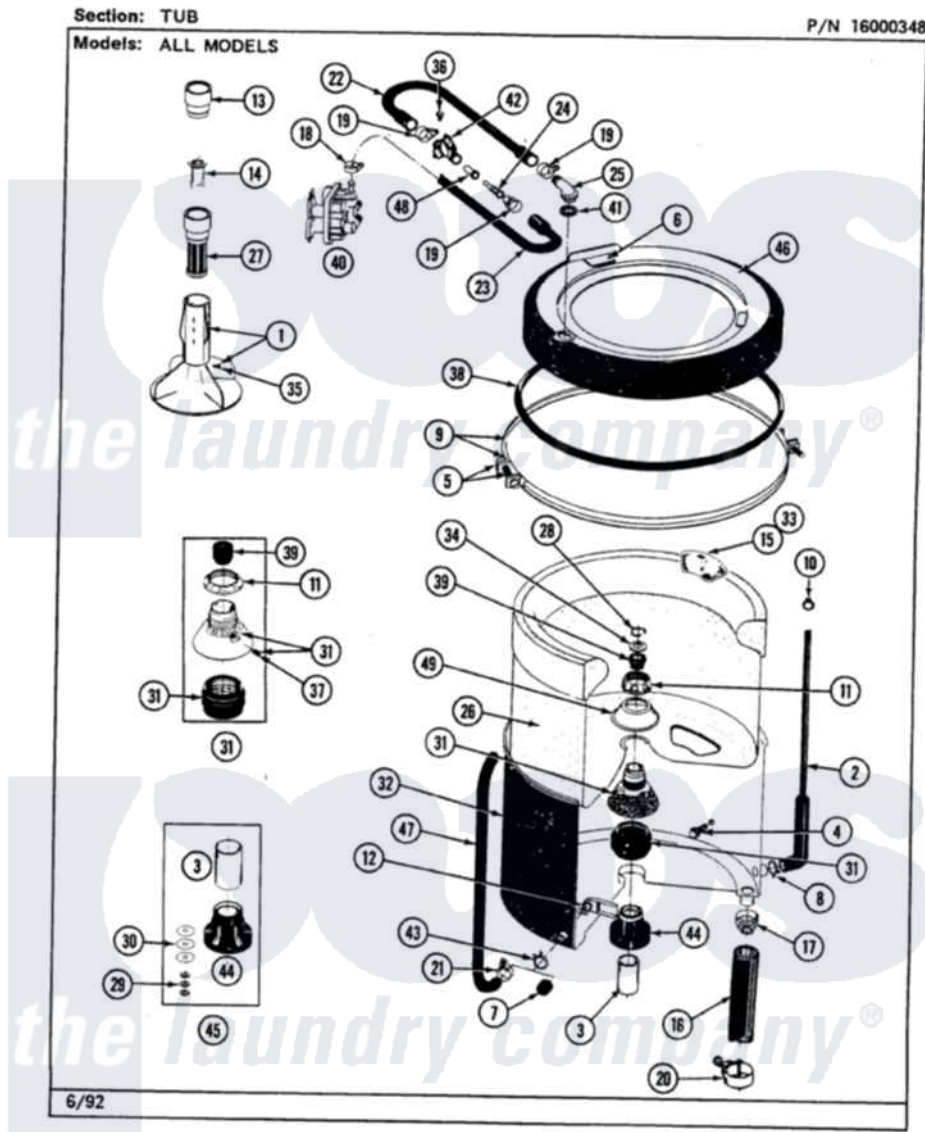

Maytag LAT7500AAL 07 - TUB

Maytag [Residential Maytag LAT7500AAL Washer Parts](#) Parts Diagram 07 - TUB

[Click on the part number to view part](#)

Item	Original Part Number	Replaced By	Status	Part Description
1	207538			Agitator W/Lock Screw
2	212942	22001619		Tube, Water Level Switch
3	211130			Bearing Liner, Tub Bearing
4	200744	W10175939		Bolt
"	205254	W10175938		Bolt
5	205529			Nut And Bolt Kit For Tub Clam
6	215232			Bumper, Unbalance
8	211641			Clamp, 1-1/16"
9	200846			Clamp - Tub Cover
10	410296	596669		Clamp, Manifold
11	211047	6-2110472		Nut- Clamp
12	214434			Spout, Deflector
13	215721			Dispensing Cap
14	215733			Dispensing Cup
15	207219			Filter, Self-Cleaning
16	Y212989			Hose, Outer Tub To Pump

17	200900	616099	Clamp
18	201575		Clamp, Hose
19	202515	596669	Clamp, Manifold
20	202574	3367052	Clamp, Hose
21	205161	489503	Clamp
22	Y215234		Hose, Injector Fill
23	213013		Hose, Injector
24	213015		Nozzle, Injector
25	215235		Tube, Injector
28	Y015667		Retaining Ring
29	Y054867		Washer, Lock
30	211100		Washer, Outer Tub
31	204012	6-2095720	Mounting S
32	205486	Not Available	PART NOT USED
33	215980		Plug, Filter Hole
34	Y015666		Washer, Retaining -
35	206478	Not Available	SCREW & WASHER FOR AGITATOR
36	312620		Screw, Sems
37	211618	22001423	Set Screw, Mounting Stem
38	211232		Seal, Tub Cover
39	Y0A4298	6-0A57420	Seal- Agitator
40	205613		Water Valve
41	215233		Seal For Injector Tube
42	215447		Sleeve For Injector
43	214739	596669	Clamp, Manifold
44	200824	6-2040130	Tub Bearin
45	204013	6-2040130	Tub Bearin
46	206380	Not Available	COVER, TUB
47	214495		Tube, Inlet To Tub
48	213016	216201	Nozzle
49	211210		Washer, Clamping Nut