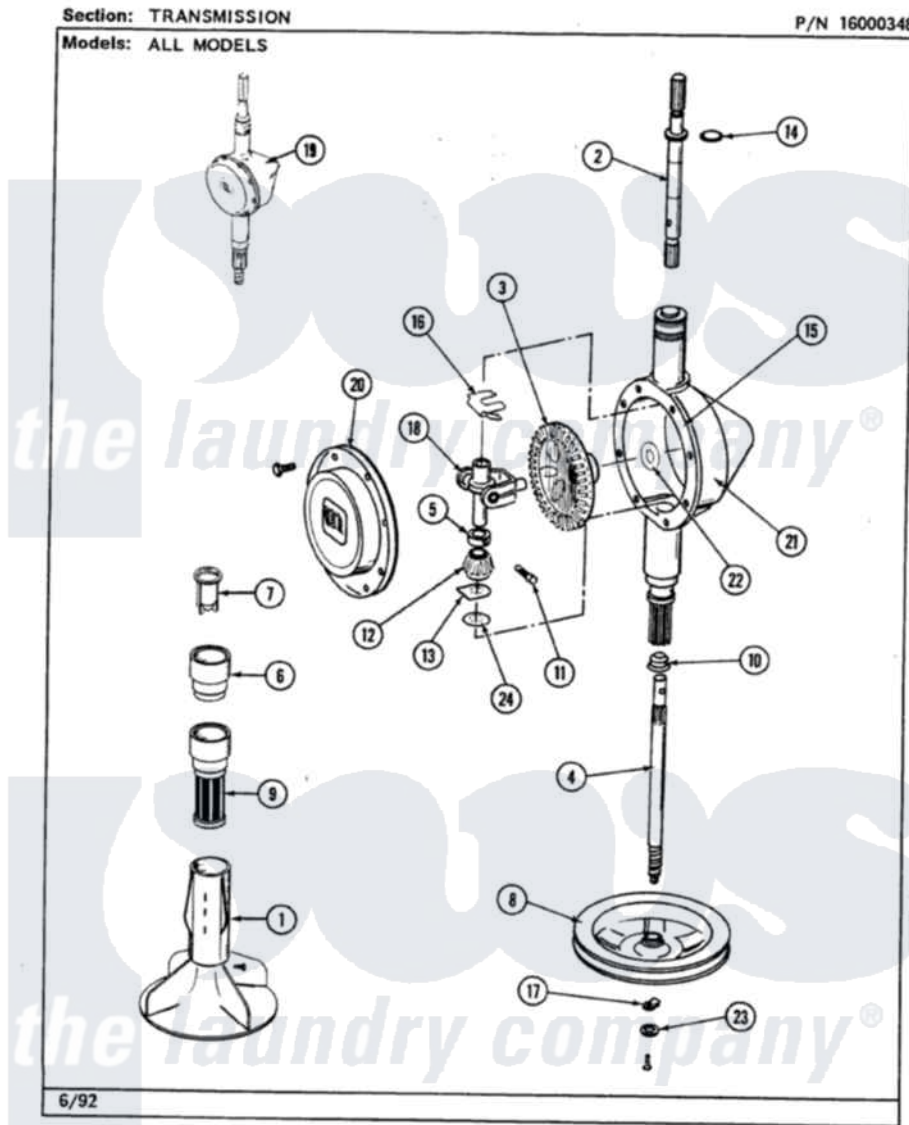

Maytag LAT7500AAW 06 - TRANSMISSION

36

Maytag [Residential Maytag LAT7500AAW Washer Parts](#) Parts Diagram 06 - TRANSMISSION
 Click on the part number to view part

Item	Original Part Number	Replaced By	Status	Part Description
1	206478		Not Available	SCREW & WASHER FOR AGITATOR
"	207538			Agitator W/Lock Screw
2	207153	6-2097820		Kit- Shaft
3	206713	6-2067130		Gear- Beve
4	215411	12001451		Ctr Shaft W/Collar Andkeeper-Sha
5	215415		Not Available	COLLAR, LOWER
6	215721			Dispensing Cap
7	215733			Dispensing Cup
8	211059	6-2301530		Pulley
10	206602	207843		Lip Seal Repair Kit
11	Y206629			Pin, Collar
12	215401	W10221114		Pinion
13	215395			Plate, Clutch
14	210690			Seal, Rubber
15	Y058700	675652		Adhesive

16	215581		Spring, Agitator Shaft
17	211375	681582	Screw
"	211089		Lug, Stop Pulley
18	206685	6-2066850	Yoke
19	206708	6-2097790	Transmison
20	206628		Cover, Transmission
"	215417	Not Available	SCREW, TRANSMISSION COVER
21	206625	6-2097790	Transmison
22	215394		Washer, Bevel Gear
23	211090	22003555	Washer, Stop Lug
24	211483	6-2114830	Washer- SP