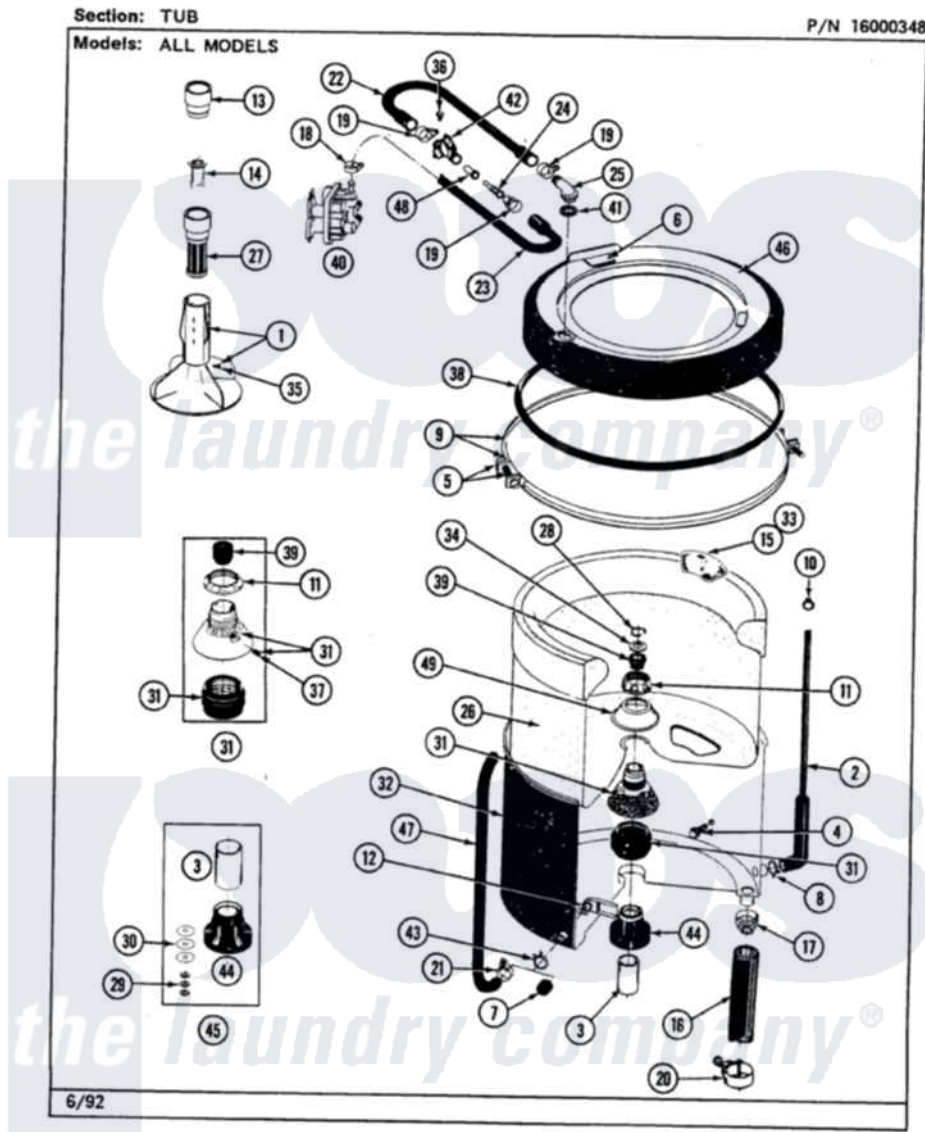

Maytag LAT7500AAW 07 - TUB

Maytag [Residential Maytag LAT7500AAW Washer Parts](#) Parts Diagram 07 - TUB
Click on the part number to view part

Item	Original Part Number	Replaced By	Status	Part Description
1	207538			Agitator W/Lock Screw
2	212942	22001619		Tube, Water Level Switch
3	211130			Bearing Liner, Tub Bearing
4	200744	W10175939		Bolt
"	205254	W10175938		Bolt
5	205529			Nut And Bolt Kit For Tub Clam
6	215232			Bumper, Unbalance
8	211641			Clamp, 1-1/16"
9	200846			Clamp - Tub Cover
10	410296	596669		Clamp, Manifold
11	211047	6-2110472		Nut- Clamp
12	214434			Spout, Deflector
13	215721			Dispensing Cap
14	215733			Dispensing Cup
15	207219			Filter, Self-Cleaning
16	Y212989			Hose, Outer Tub To Pump

17	200900	616099	Clamp
18	201575		Clamp, Hose
19	202515	596669	Clamp, Manifold
20	202574	3367052	Clamp, Hose
21	205161	489503	Clamp
22	Y215234		Hose, Injector Fill
23	213013		Hose, Injector
24	213015		Nozzle, Injector
25	215235		Tube, Injector
26	207830	Not Available	INNER TUB W/PLUG
28	Y015667		Retaining Ring
29	Y054867		Washer, Lock
30	211100		Washer, Outer Tub
31	204012	6-2095720	Mounting S
32	205486	Not Available	PART NOT USED
33	215980		Plug, Filter Hole
34	Y015666		Washer, Retaining -
35	206478	Not Available	SCREW & WASHER FOR AGITATOR
36	312620		Screw, Sems
37	211618	22001423	Set Screw, Mounting Stem
38	211232		Seal, Tub Cover
39	Y0A4298	6-0A57420	Seal- Agitator
40	205613		Water Valve
41	215233		Seal For Injector Tube
42	215447		Sleeve For Injector
43	214739	596669	Clamp, Manifold
44	200824	6-2040130	Tub Bearin
45	204013	6-2040130	Tub Bearin
46	206380	Not Available	COVER, TUB
47	214495		Tube, Inlet To Tub
48	213016	216201	Nozzle
49	211210		Washer, Clamping Nut