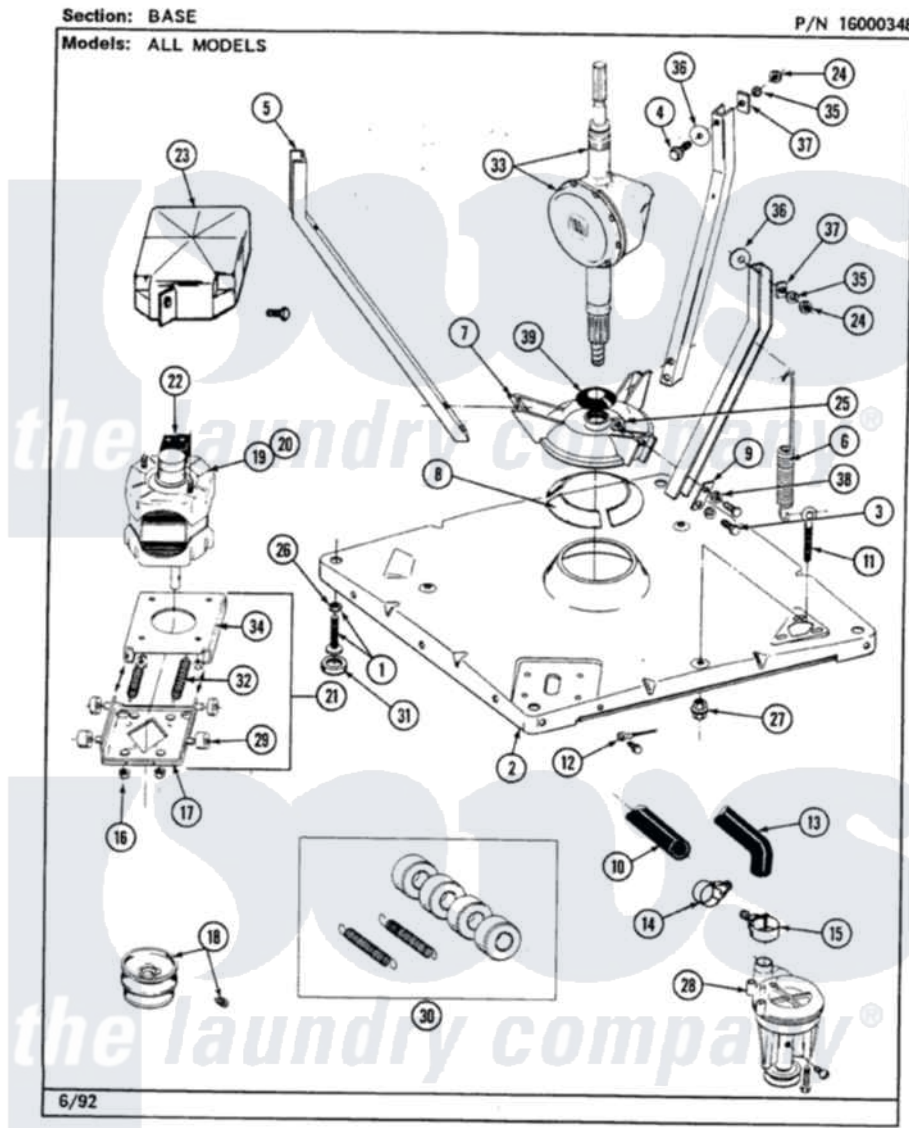

Maytag LAT7500ABW 01 - BASE

38

Maytag [Residential Maytag LAT7500ABW Washer Parts](#) Parts Diagram 01 - BASE
 Click on the part number to view part

Item	Original Part Number	Replaced By	Status	Part Description
1	Y302699	22003428		Leg, Adjustable
2	203274			Base With Damper Pads
3	Y015627			Screw- Hex
4	205254	W10175938		Bolt
"	200744	W10175939		Bolt
5	213100		Not Available	PART NOT USED
6	213054			Centering Spring - 3 Used
7	203725			Damper W/Bolt And Clip
8	203956			Damper Pad Kit
9	213073			Washer, Double Brace
10	214767	22001448		Hose, Pump
11	213120	216416		Bolt, Eye/Centering Spring
12	210186	3370225		Screw
"	204807			Ground Wire, Supp. Plte To Top Cover
13	Y212989			Hose, Outer Tub To Pump
14	200461	285655		Clamp, Hose

15	202574	3367052	Clamp, Hose
16	Y311426	3400029	Nut, Adapter Plate
17	205908		Motor Mount Assembly
18	200816	6-2008160	Pulley- MO
"	Y053241		Set Screw, Motor Pulley
19	201805	12002351	Motor-Drve
21	205999		Motor Mount Assembly
22	205134	Not Available	MOTOR EXTERNAL START SWITCH
"	205131		Switch, Motor External Start
"	205133	Not Available	(PROD. IDNo. 2-1664-8 & 2-5463)
"	206504		Motor External Start Switch
"	206505	Not Available	PROD. No.201664-15, & No.205463-3.
"	205132	Not Available	SWITCH, MOTOR EXTERNAL START No.201664-14,205463-4 & 201800-4
23	213121	3400111	Screw, 12-14 X 5/8
"	215098		Shield, Motor
24	Y052734		Nut, Carrage Bolts And Bracket
25	Y052785		Nut, Brace To Damper
26	210385		Lock Nut For Adjustable Leg
27	211949		Nut, Adjustment Eyebolt
28	202203	6-2022030	Pump As Pa
"	211880		Screw, HeX Head No.10 X 1/2 Inc
"	Y015408	22003235	Screw, Bearing Insert
29	204998	205000	Roller And Spring Kit 4+Spr
30	205000		Roller And Spring Kit 4+Spr
31	210684		Foot, Adjustable Leg
32	202718		Springs, Tension
33	206708	6-2097790	Transmison
34	214956		Motor Mount Assembly
35	Y054867		Washer, Lock
36	211100		Washer, Outer Tub
37	212979	Not Available	WASHER, TUB BRACE
38	911852	486009	Lockwasher
39	211028	22001586	Deflector, Water