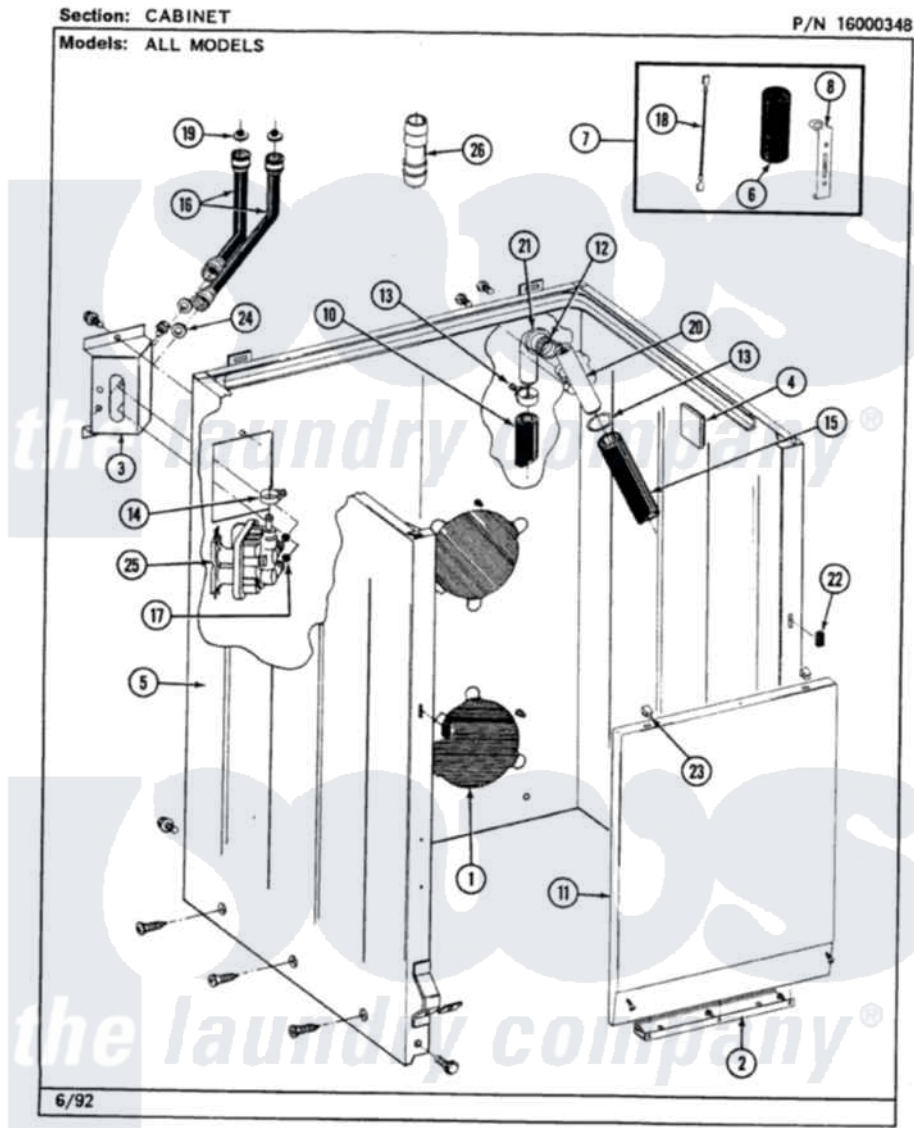

Maytag LAT7500ABW 02 - CABINET

30

Maytag [Residential Maytag LAT7500ABW Washer Parts](#) Parts Diagram 02 - CABINET
 Click on the part number to view part

Item	Original Part Number	Replaced By	Status	Part Description
1	211878		Not Available	PLATE, ACCESS
"	211294	90767		Screw, 8A X 3/8 HeX Washer Head Tapping
2	213846			Guard, Belt
"	211294	90767		Screw, 8A X 3/8 HeX Washer Head Tapping
3	212276	W10116760		Screw
"	214812	22002361		Bracket, Water Valve
4	215058			Pad, Cabinet Bumper
5	203319	22203319		Cabinet
"	204439			Screw And Fstner Assembly
"	213122	27001200		Screw
"	213121	3400111		Screw, 12-14 X 5/8
"	213007			Xfor Cabinet See Cabinet, Back
6	Y200832			Capacitor
7	206103			Capacitor Kit

8	211149		Clip, Capacitor
9	202861	202860	Inlet Hose Assembly
10	216017		Hose, Drain
"	Y059149		(7/8" I.D. CARTON OF 50 FT.)
11	212998		Not Available
12	214765		PANEL, FRONT (WHT)
13	200908	285655	Gasket, Siphon Break
14	201575		Clamp, Hose
15	214767	22001448	Clamp, Hose
16	202860		Hose, Pump
"	200672	76314	Inlet Hose Assembly
17	214337	96160	Hose, Inlet 6 Ft. Hose With Elbow
18	203237		Screen
19	200961	12001413	No. 17 Wire With Terminal
20	206638		Strainer And Washer Kit
"	Y014874		Siphon Break
21	Y216016	W10116738	Screw, Idler Arm And Sleeve
22	214376	22002331	Elbow
23	212982	22001650	Spacer, Front Panel
24	Y013783		Fastener, Spring
25	205613		Washer, Inlet Hose
"	212276	W10116760	Water Valve
26	Y216015		Screw
			Coupling, Hose