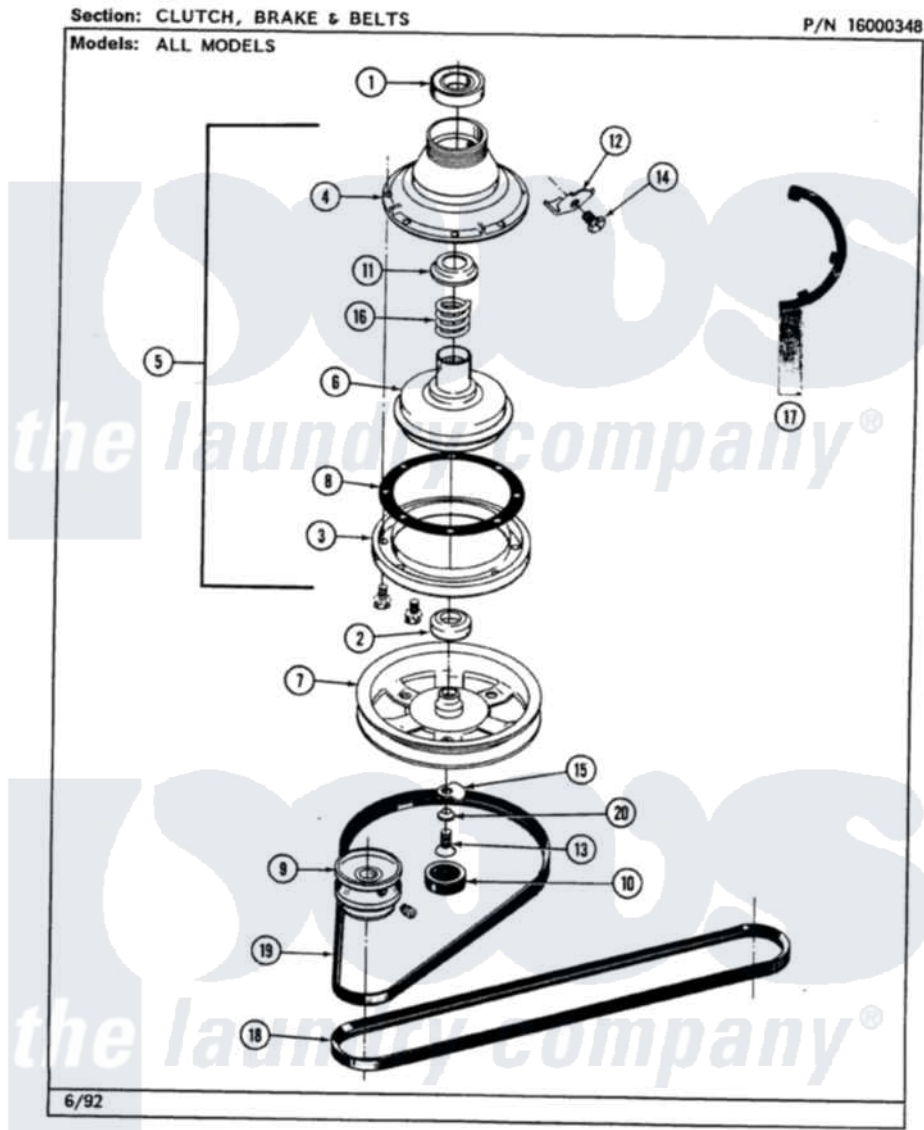

Maytag LAT7500ABW 03 - CLUTCH, BRAKE & BELTS

Maytag Residential Maytag LAT7500ABW Washer Parts Parts Diagram 03 - CLUTCH, BRAKE & BELTS
 Click on the part number to view part

Item	Original Part Number	Replaced By	Status	Part Description
1	Y200720	22003441		Bearing, Rear
2	200835			Bearing, Brake Rotor
3	211043	6-2011900		Brake Asse
"	211000			SCREW, BRAKE DRUM (HEX HEAD)
4	211045	6-2011900		Brake Asse
5	201190	6-2011900		Brake Asse
6	201126	6-2011900		Brake Asse
7	211059	6-2301530		Pulley
8	211042	6-2011900		Brake Asse
9	Y053241			Set Screw, Motor Pulley
"	200816	6-2008160		Pulley- MO
10	211038		Not Available	CAP, OIL RETAINER
11	211039	6-2011900		Brake Asse
12	213325			Clip, Retaining
13	211375	681582		Screw
14	213326			Bolt, Sems Retaining Clip

15	211089		Lug, Stop Pulley
16	211041	6-2011900	Brake Asse
17	Y038315	038315	Tool
18	211124		Part Not Used
19	211125		V Belt, DiVe Pulley
20	211090	22003555	Washer, Stop Lug