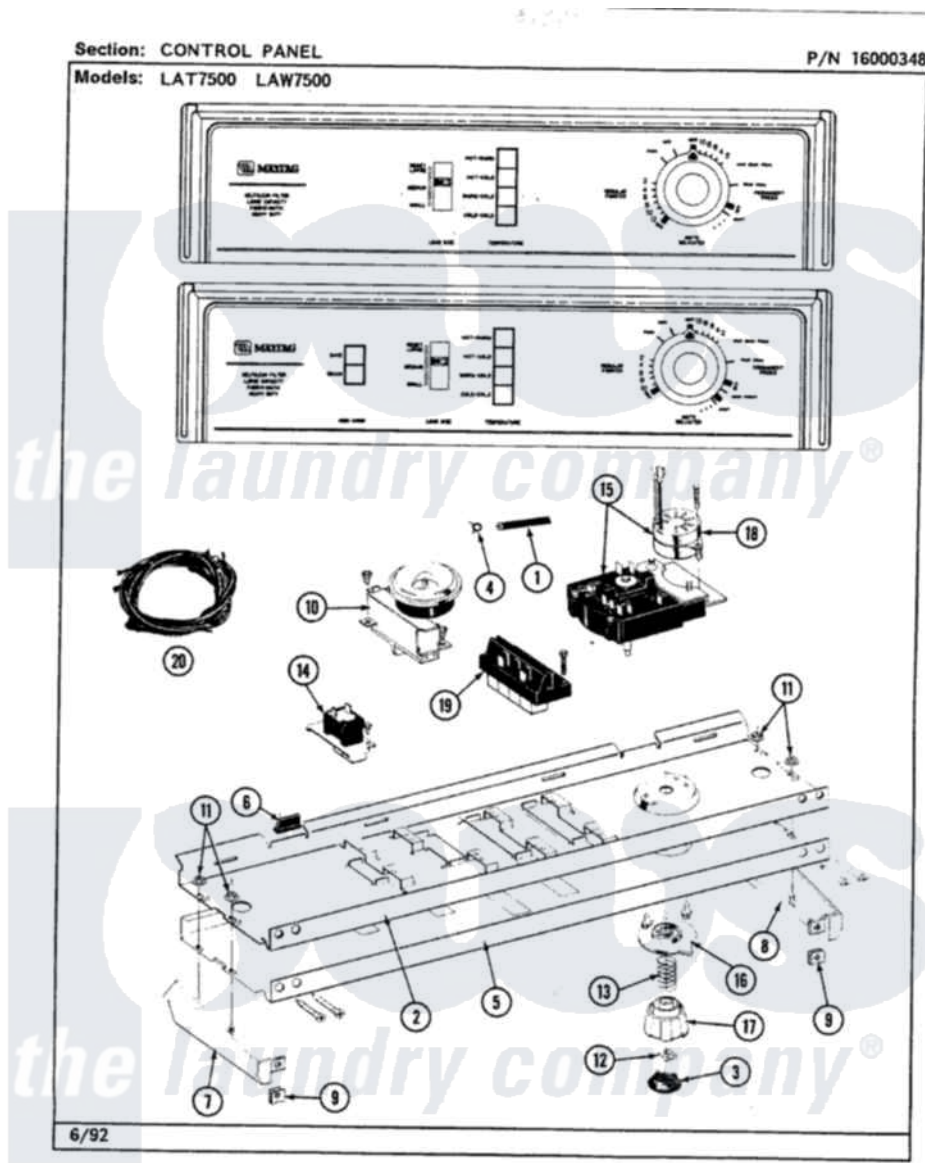

# Maytag LAT7500ABW 04 - CONTROL PANEL

12

Maytag [Residential Maytag LAT7500ABW Washer Parts](#) Parts Diagram 04 - CONTROL PANEL  
 Click on the part number to view part

Item	Original Part Number	Replaced By	Status	Part Description
1	212942	<a href="#">22001619</a>		Tube, Water Level Switch
2	<a href="#">214809</a>			Back Up Plate
"	<a href="#">210932</a>			Screw, No.8 X 9/16 Ctsk Note: Screw, Inlet Duct
3	215821		Not Available	CAP, KNOB
4	410296	<a href="#">596669</a>		Clamp, Manifold
5	207400		Not Available	CONTROL PANEL
"	<a href="#">210932</a>			Screw, No.8 X 9/16 Ctsk Note: Screw, Inlet Duct
6	<a href="#">214897</a>			Pad, Control Panel
7	207215		Not Available	END CAP LH
8	207216		Not Available	END CAP RH
9	<a href="#">214894</a>			Fastener, End Cap
10	211168	<a href="#">W10139210</a>		Screw, 8-18 X 5/16
"	207362		Not Available	INFINITE LEVEL PRESSURE SWITCH
11	<a href="#">214872</a>			Palnut, End Cap Note: Nut, Lamp Holder

12	<a href="#">211605</a>		Bezel, Timer Dial
13	<a href="#">211065</a>		Spring, Index Wheel
15	207376	<a href="#">22207376</a>	Timer
"	213966	<a href="#">3400014</a>	Screw
16	215827	Not Available	TIMER DIAL SKIRT
17	<a href="#">215828</a>		Knob, Timer
18	205033	<a href="#">22205033</a>	Motor- Tim
19	213117	<a href="#">67006908</a>	Screw, Ice Rack
"	207367	Not Available	TEMP CONTROL SWITCH - 4 BUTTON
20	<a href="#">207382</a>		Wire Harness