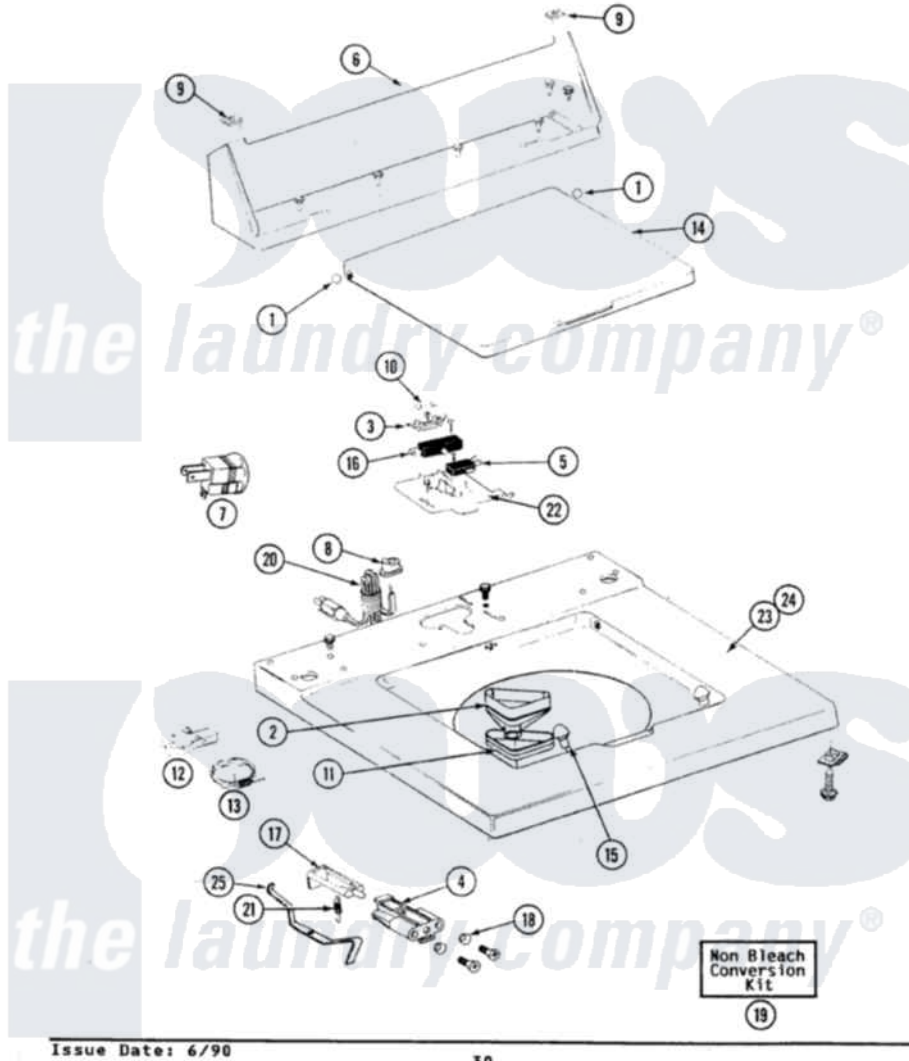

Maytag LAT7500ABW 05 - TOP

SECTION: TOP COVER, CONSOLE & LID SWITCH
 MODEL: ALL MODELS

Issue Date: 6/90

30

Maytag [Residential Maytag LAT7500ABW Washer Parts](#) Parts Diagram 05 - TOP
 Click on the part number to view part

Item	Original Part Number	Replaced By	Status	Part Description
1	211726			Hinge, Ball Lid
2	215577			Bleach Inlet White
3	207167			Block, Fuse
"	215705	Y311711		Screw, Fuse Block
4	910182	25-7809		Screw, No.6-20 1/2 Flthd Torx
"	214279	204968		Plunger And Bracket Assembly--W
5	207166			Switch, Check
"	22001352			Screw, Check Switch
6	205635			Console
"	211294	90767		Screw, 8A X 3/8 HeX Washer Head Tapping
"	Y313559			Screw
7	Y201808			Converter
8	211881			Grommet, Cord Part Not Used-Gas Models Only
9	215075			Fastener, Control Panel To Console

10	207168	22001682	Switch Assembly, Lid W/4amp Fuse
11	214436		Gasket
12	301548		Clamp, Ground Wire
13	311155		Ground Wire And Clamp
14	216073		LID (WHITE)
15	212716		Bumper, Lid
16	205415	279347	Switch-Lid
"	213501		Screw, No.6-20 X 1-1/8 Inch
17	215700	Not Available	LID SWITCH PLUNGER
18	211500		Washer, Bracket To Top Cover
19	205997		Non-Bleach Conversion Kit
20	204590		Cord, Power
"	210186	3370225	Screw
21	213720		Spring, Lid Switch
22	207159	489355	Screw, 8 X 1/2
"	Y215699	22001678	Bracket, Switch And Fuse
23	210186	3370225	Screw
"	204445		Screw And Fastener Assembly
"	207170		Top Cover
24	210186	3370225	Screw
"	204445		Screw And Fastener Assembly
25	215704		Lever, Unbalance