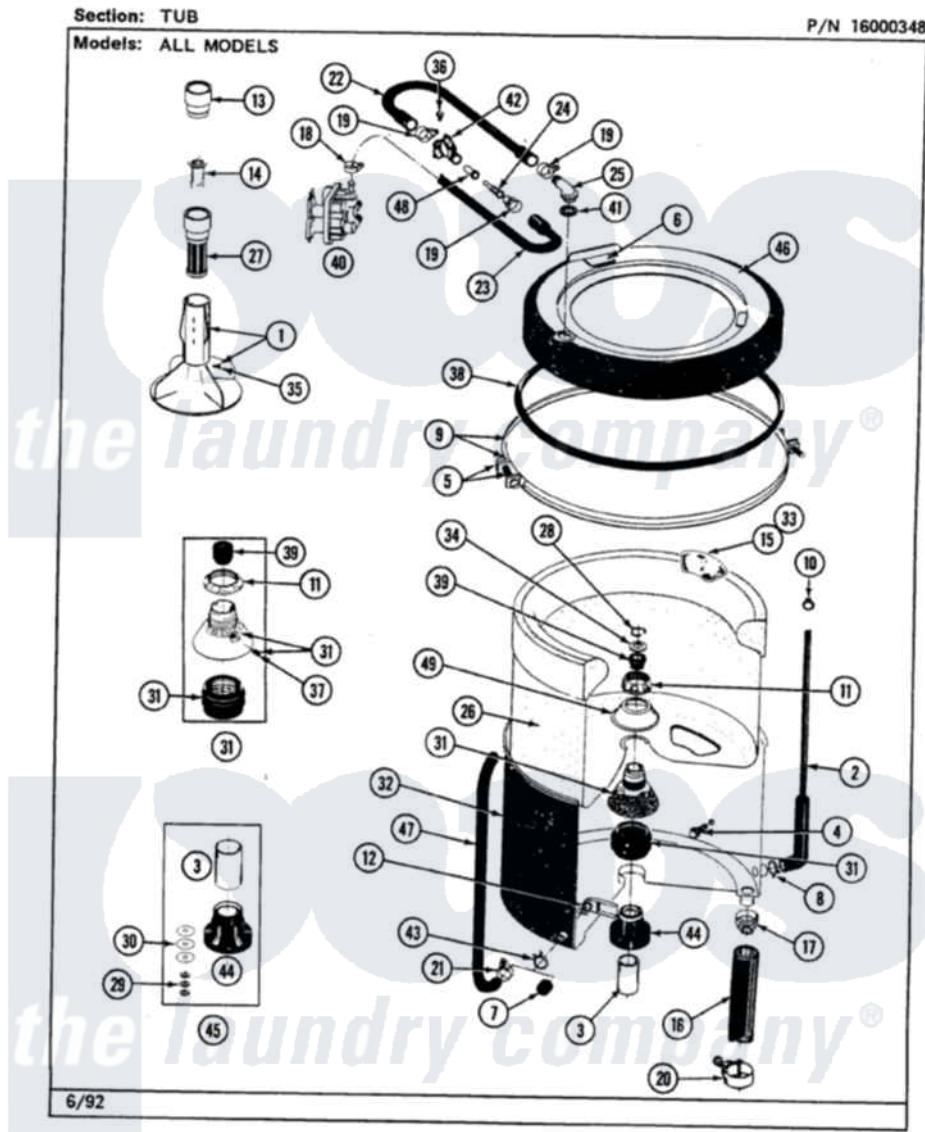

Maytag LAT7500ABW 07 - TUB

Maytag [Residential Maytag LAT7500ABW Washer Parts](#) Parts Diagram 07 - TUB
 Click on the part number to view part

Item	Original Part Number	Replaced By	Status	Part Description
1	207538			Agitator W/Lock Screw
2	212942	22001619		Tube, Water Level Switch
3	211130			Bearing Liner, Tub Bearing
4	200744	W10175939		Bolt
"	205254	W10175938		Bolt
5	205529			Nut And Bolt Kit For Tub Clam
6	215232			Bumper, Unbalance
8	211641			Clamp, 1-1/16"
9	200846			Clamp - Tub Cover
10	410296	596669		Clamp, Manifold
11	211047	6-2110472		Nut- Clamp
12	214434			Spout, Deflector
13	215721			Dispensing Cap
14	215733			Dispensing Cup
15	207219			Filter, Self-Cleaning
16	Y212989			Hose, Outer Tub To Pump

17	200900	616099	Clamp
18	201575		Clamp, Hose
19	202515	596669	Clamp, Manifold
20	202574	3367052	Clamp, Hose
21	205161	489503	Clamp
22	Y215234		Hose, Injector Fill
23	213013		Hose, Injector
24	213015		Nozzle, Injector
25	215235		Tube, Injector
26	207830	Not Available	INNER TUB W/PLUG
28	Y015667		Retaining Ring
29	Y054867		Washer, Lock
30	211100		Washer, Outer Tub
31	204012	6-2095720	Mounting S
32	205486	Not Available	PART NOT USED
33	215980		Plug, Filter Hole
34	Y015666		Washer, Retaining -
35	206478	Not Available	SCREW & WASHER FOR AGITATOR
36	312620		Screw, Sems
37	211618	22001423	Set Screw, Mounting Stem
38	211232		Seal, Tub Cover
39	Y0A4298	6-0A57420	Seal- Agitator
40	205613		Water Valve
41	215233		Seal For Injector Tube
42	215447		Sleeve For Injector
43	214739	596669	Clamp, Manifold
44	200824	6-2040130	Tub Bearin
45	204013	6-2040130	Tub Bearin
46	206380	Not Available	COVER, TUB
47	214495		Tube, Inlet To Tub
48	213016	216201	Nozzle
49	211210		Washer, Clamping Nut