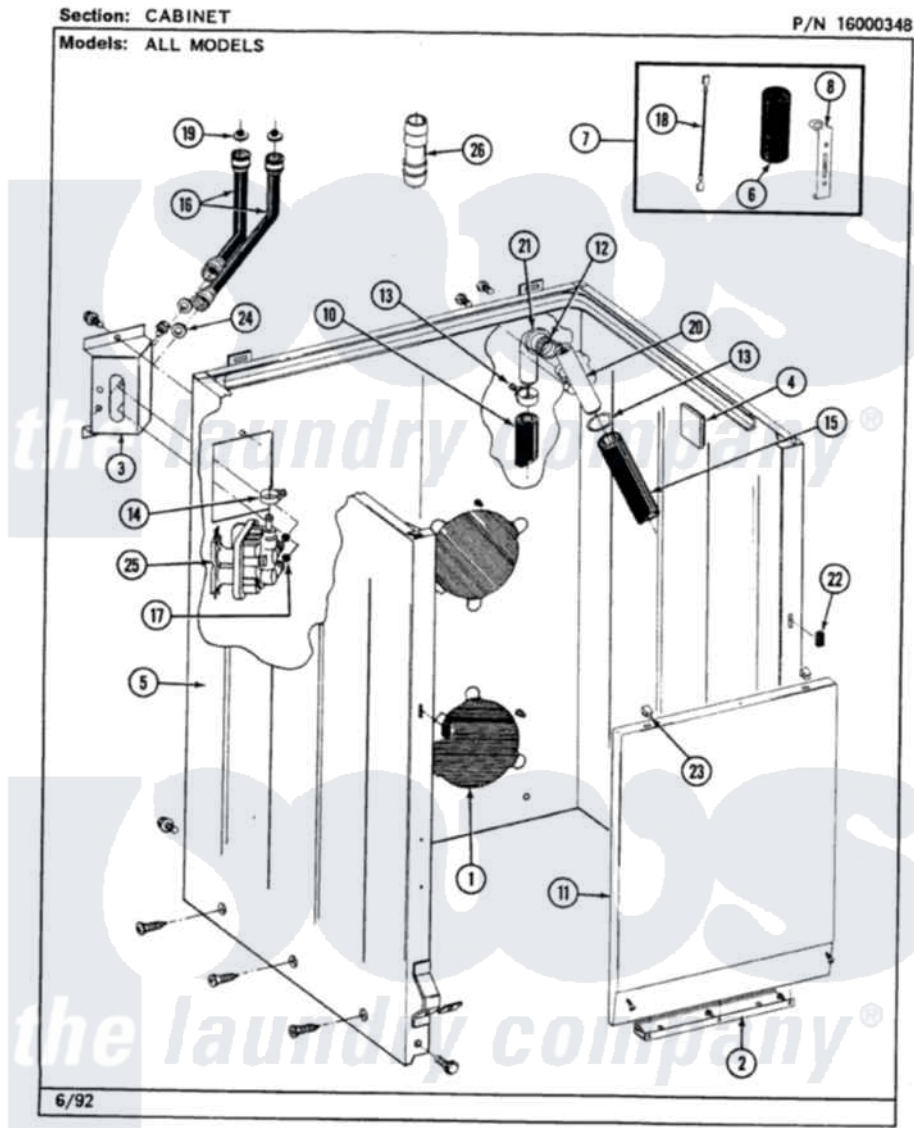

Maytag LAT7500ABX 01 - CABINET

30

Maytag Residential Maytag LAT7500ABX Washer Parts Parts Diagram 01 - CABINET
 Click on the part number to view part

Item	Original Part Number	Replaced By	Status	Part Description
1	211878		Not Available	PLATE, ACCESS
2	211294	90767		Screw, 8A X 3/8 HeX Washer Head Tapping
"	213846			Guard, Belt
3	212276	W10116760		Screw
"	214812	22002361		Bracket, Water Valve
4	215058			Pad, Cabinet Bumper
5	204439			Screw And Fstner Assembly
"	213007			Xfor Cabinet See Cabinet, Back
"	213121	3400111		Screw, 12-14 X 5/8
"	213122	27001200		Screw
6	Y200832			Capacitor
7	206103			Capacitor Kit
8	211149			Clip, Capacitor
9	202861	202860		Inlet Hose Assembly
10	V050110			(7/8" I.D. CARTON OF 50

10	1039143		FT.)
"	216017		Hose, Drain
12	214765		Gasket, Siphon Break
13	200908	285655	Clamp, Hose
14	201575		Clamp, Hose
15	214767	22001448	Hose, Pump
16	200672	76314	Hose, Inlet 6 Ft. Hose With Elbow
"	202860		Inlet Hose Assembly
17	214337	96160	Screen
18	203237		No.17 Wire With Terminal
19	200961	12001413	Strainer And Washer Kit
20	206638		Siphon Break
"	Y014874		Screw, Idler Arm And Sleeve
21	Y216016	W10116738	Elbow
22	214376	22002331	Spacer, Front Panel
23	212982	22001650	Fastener, Spring
24	Y013783		Washer, Inlet Hose
25	205613		Water Valve
"	212276	W10116760	Screw
26	Y216015		Coupling, Hose