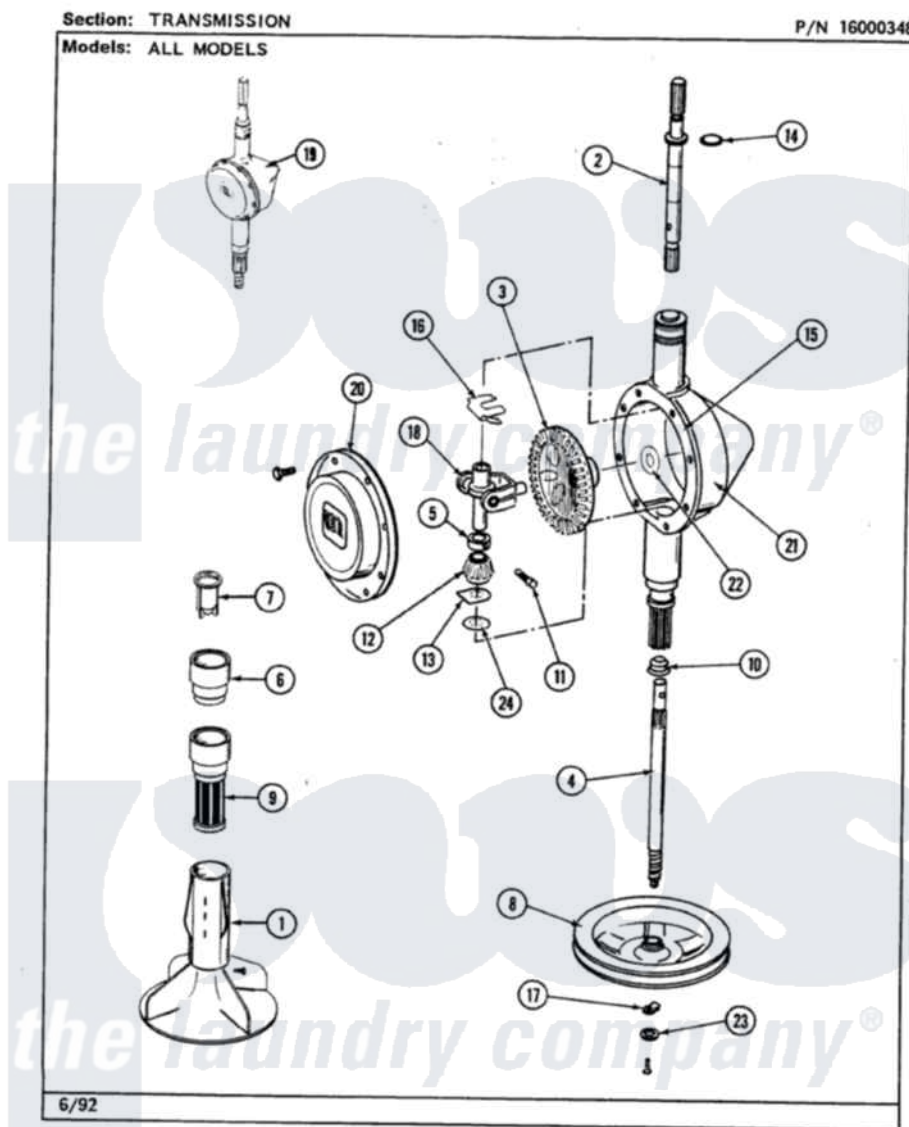

# Maytag LAT7500ABX 02 - TRANSMISSION

36

Maytag [Residential Maytag LAT7500ABX Washer Parts](#) Parts Diagram 02 - TRANSMISSION  
 Click on the part number to view part

| Item | Original Part Number    | Replaced By               | Status        | Part Description                 |
|------|-------------------------|---------------------------|---------------|----------------------------------|
| 1    | <a href="#">207538</a>  |                           |               | Agitator W/Lock Screw            |
| 2    | 207153                  | <a href="#">6-2097820</a> |               | Kit- Shaft                       |
| 3    | 206713                  | <a href="#">6-2067130</a> |               | Gear- Beve                       |
| 4    | 215411                  | <a href="#">12001451</a>  |               | Ctr Shaft W/Collar Andkeeper-Sha |
| 5    | 215415                  |                           | Not Available | COLLAR, LOWER                    |
| 6    | <a href="#">215721</a>  |                           |               | Dispensing Cap                   |
| 7    | <a href="#">215733</a>  |                           |               | Dispensing Cup                   |
| 8    | 211059                  | <a href="#">6-2301530</a> |               | Pulley                           |
| 10   | 206602                  | <a href="#">207843</a>    |               | Lip Seal Repair Kit              |
| 11   | <a href="#">Y206629</a> |                           |               | Pin, Collar                      |
| 12   | 215401                  | <a href="#">W10221114</a> |               | Pinion                           |
| 13   | <a href="#">215395</a>  |                           |               | Plate, Clutch                    |
| 14   | <a href="#">210690</a>  |                           |               | Seal, Rubber                     |
| 15   | Y058700                 | <a href="#">675652</a>    |               | Adhesive                         |
| 16   | <a href="#">215581</a>  |                           |               | Spring, Agitator Shaft           |
| 17   | <a href="#">211089</a>  |                           |               | Lug, Stop Pulley                 |