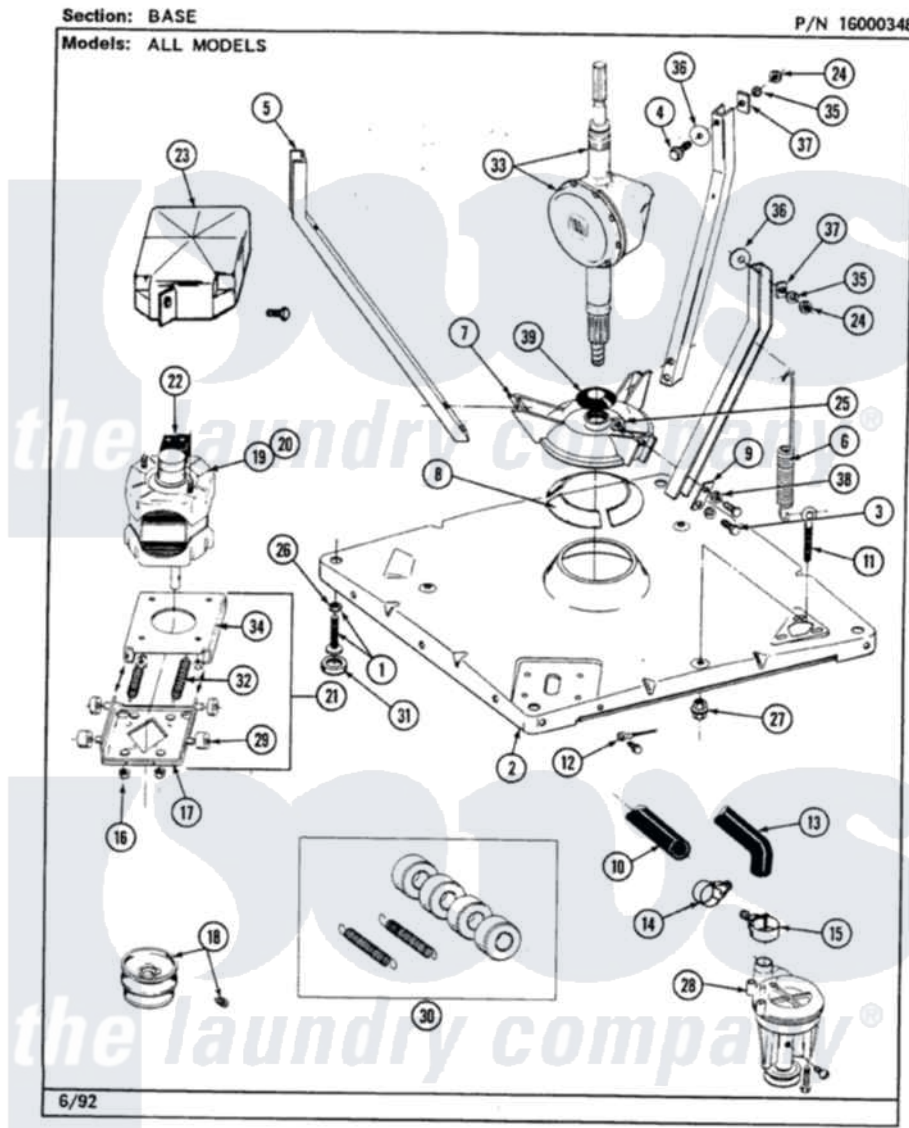

Maytag LAT7500AGW 01 - BASE

38

Maytag [Residential Maytag LAT7500AGW Washer Parts](#) Parts Diagram 01 - BASE
 Click on the part number to view part

Item	Original Part Number	Replaced By	Status	Part Description
1	Y302699	22003428		Leg, Adjustable
2	203274			Base With Damper Pads
3	Y015627			Screw- Hex
4	205254	W10175938		Bolt
"	200744	W10175939		Bolt
5	213100		Not Available	PART NOT USED
6	213054			Centering Spring - 3 Used
7	203725			Damper W/Bolt And Clip
8	203956			Damper Pad Kit
9	213073			Washer, Double Brace
10	214767	22001448		Hose, Pump
11	213120	216416		Bolt, Eye/Centering Spring
12	210186	3370225		Screw
"	204807			Ground Wire, Supp. Plte To Top Cover
13	Y212989			Hose, Outer Tub To Pump
14	200461	285655		Clamp, Hose

15	202574	3367052	Clamp, Hose
16	Y311426	3400029	Nut, Adapter Plate
17	205908		Motor Mount Assembly
18	200816	6-2008160	Pulley- MO
"	Y053241		Set Screw, Motor Pulley
19	201805	12002351	Motor-Drve
21	205999		Motor Mount Assembly
22	205134	Not Available	MOTOR EXTERNAL START SWITCH
"	205131		Switch, Motor External Start
"	205133	Not Available	(PROD. IDNo. 2-1664-8 & 2-5463)
"	206504		Motor External Start Switch
"	206505	Not Available	PROD. No.201664-15, & No.205463-3.
"	205132	Not Available	SWITCH, MOTOR EXTERNAL START No.201664-14,205463-4 & 201800-4
23	213121	3400111	Screw, 12-14 X 5/8
"	215098		Shield, Motor
24	Y052734		Nut, Carrage Bolts And Bracket
25	Y052785		Nut, Brace To Damper
26	210385		Lock Nut For Adjustable Leg
27	211949		Nut, Adjustment Eyebolt
28	202203	6-2022030	Pump As Pa
"	211880		Screw, HeX Head No.10 X 1/2 Inc
"	Y015408	22003235	Screw, Bearing Insert
29	204998	205000	Roller And Spring Kit 4+Spr
30	205000		Roller And Spring Kit 4+Spr
31	210684		Foot, Adjustable Leg
32	202718		Springs, Tension
33	206708	6-2097790	Transmison
34	214956		Motor Mount Assembly
35	Y054867		Washer, Lock
36	211100		Washer, Outer Tub
37	212979	Not Available	WASHER, TUB BRACE
38	911852	486009	Lockwasher
39	211028	22001586	Deflector, Water