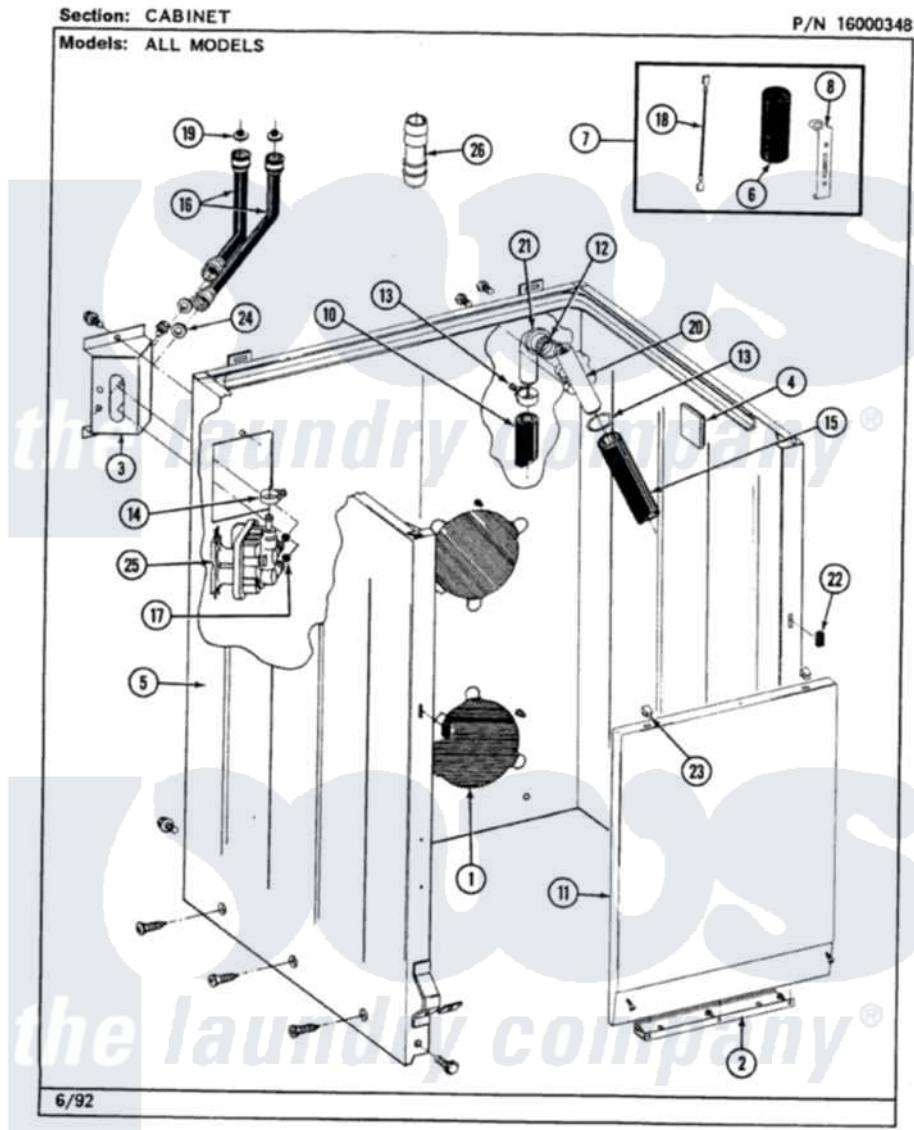

Maytag LAT7500AGW 02 - CABINET

30

Maytag [Residential Maytag LAT7500AGW Washer Parts](#) Parts Diagram 02 - CABINET
 Click on the part number to view part

Item	Original Part Number	Replaced By	Status	Part Description
1	211878		Not Available	PLATE, ACCESS
"	211294	90767		Screw, 8A X 3/8 HeX Washer Head Tapping
2	213846			Guard, Belt
"	211294	90767		Screw, 8A X 3/8 HeX Washer Head Tapping
3	212276	W10116760		Screw
"	214812	22002361		Bracket, Water Valve
4	215058			Pad, Cabinet Bumper
5	203319	22203319		Cabinet
"	204439			Screw And Fstner Assembly
"	213122	27001200		Screw
"	213121	3400111		Screw, 12-14 X 5/8
"	213007			Xfor Cabinet See Cabinet, Back
6	Y200832			Capacitor
7	206103			Capacitor Kit

8	211149		Clip, Capacitor
9	202861	202860	Inlet Hose Assembly
10	216017		Hose, Drain
"	Y059149		(7/8" I.D. CARTON OF 50 FT.)
11	212998		Not Available
12	214765		PANEL, FRONT (WHT)
13	200908	285655	Gasket, Siphon Break
14	201575		Clamp, Hose
15	214767	22001448	Clamp, Hose
16	202860		Hose, Pump
"	200672	76314	Inlet Hose Assembly
17	214337	96160	Hose, Inlet 6 Ft. Hose With Elbow
18	203237		Screen
19	200961	12001413	No. 17 Wire With Terminal
20	206638		Strainer And Washer Kit
"	Y014874		Siphon Break
21	Y216016	W10116738	Screw, Idler Arm And Sleeve
22	214376	22002331	Elbow
23	212982	22001650	Spacer, Front Panel
24	Y013783		Fastener, Spring
25	205613		Washer, Inlet Hose
"	212276	W10116760	Water Valve
26	Y216015		Screw
			Coupling, Hose