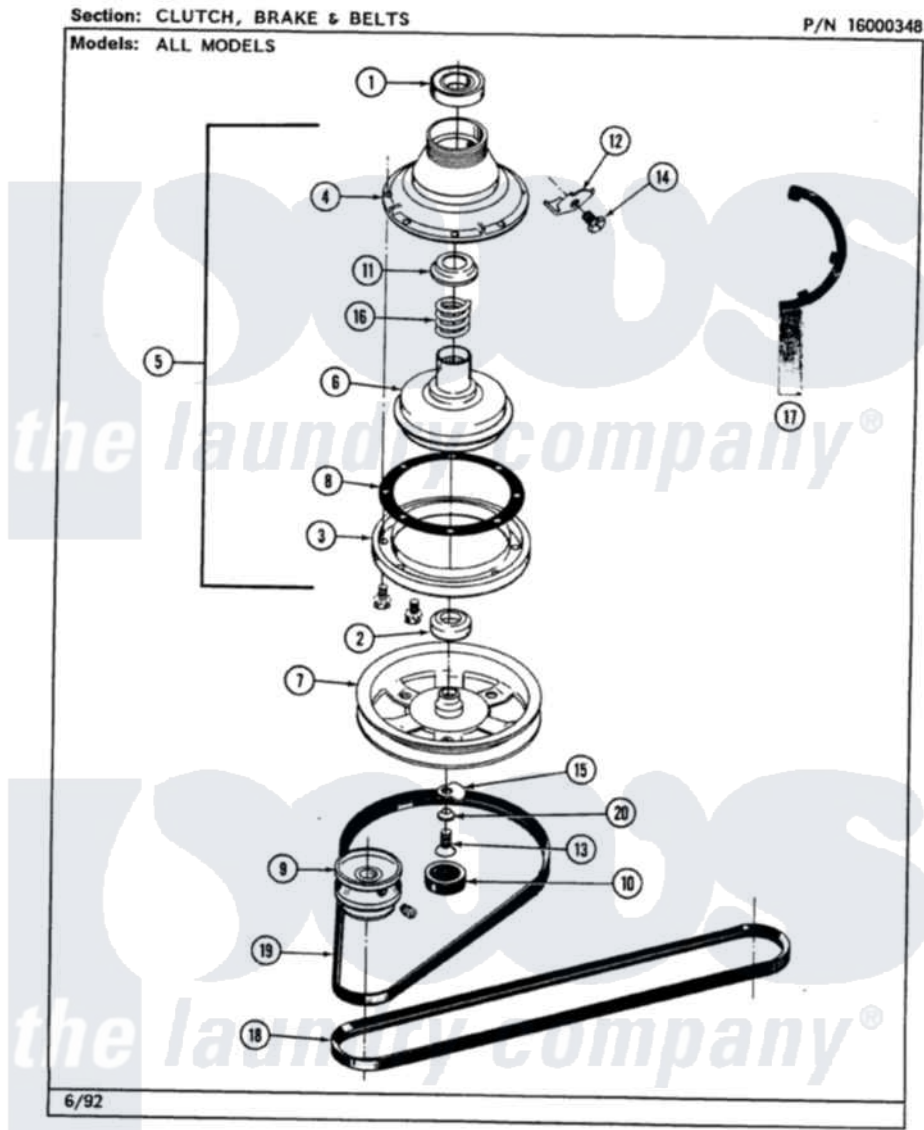

Maytag LAT7500AGW 03 - CLUTCH, BRAKE & BELTS

42

Maytag [Residential Maytag LAT7500AGW Washer Parts](#) Parts Diagram 03 - CLUTCH, BRAKE & BELTS
 Click on the part number to view part

Item	Original Part Number	Replaced By	Status	Part Description
1	Y200720	22003441		Bearing, Rear
2	200835			Bearing, Brake Rotor
3	211043	6-2011900		Brake Asse
"	211000			SCREW, BRAKE DRUM (HEX HEAD)
4	211045	6-2011900		Brake Asse
5	201190	6-2011900		Brake Asse
6	201126	6-2011900		Brake Asse
7	211059	6-2301530		Pulley
8	211042	6-2011900		Brake Asse
9	Y053241			Set Screw, Motor Pulley
"	200816	6-2008160		Pulley- MO
10	211038		Not Available	CAP, OIL RETAINER
11	211039	6-2011900		Brake Asse
12	213325			Clip, Retaining
13	211375	681582		Screw
14	213326			Bolt, Sems Retaining Clip

15	211089		Lug, Stop Pulley
16	211041	6-2011900	Brake Asse
17	Y038315	038315	Tool
18	211124		Part Not Used
19	211125		V Belt, DiVe Pulley
20	211090	22003555	Washer, Stop Lug