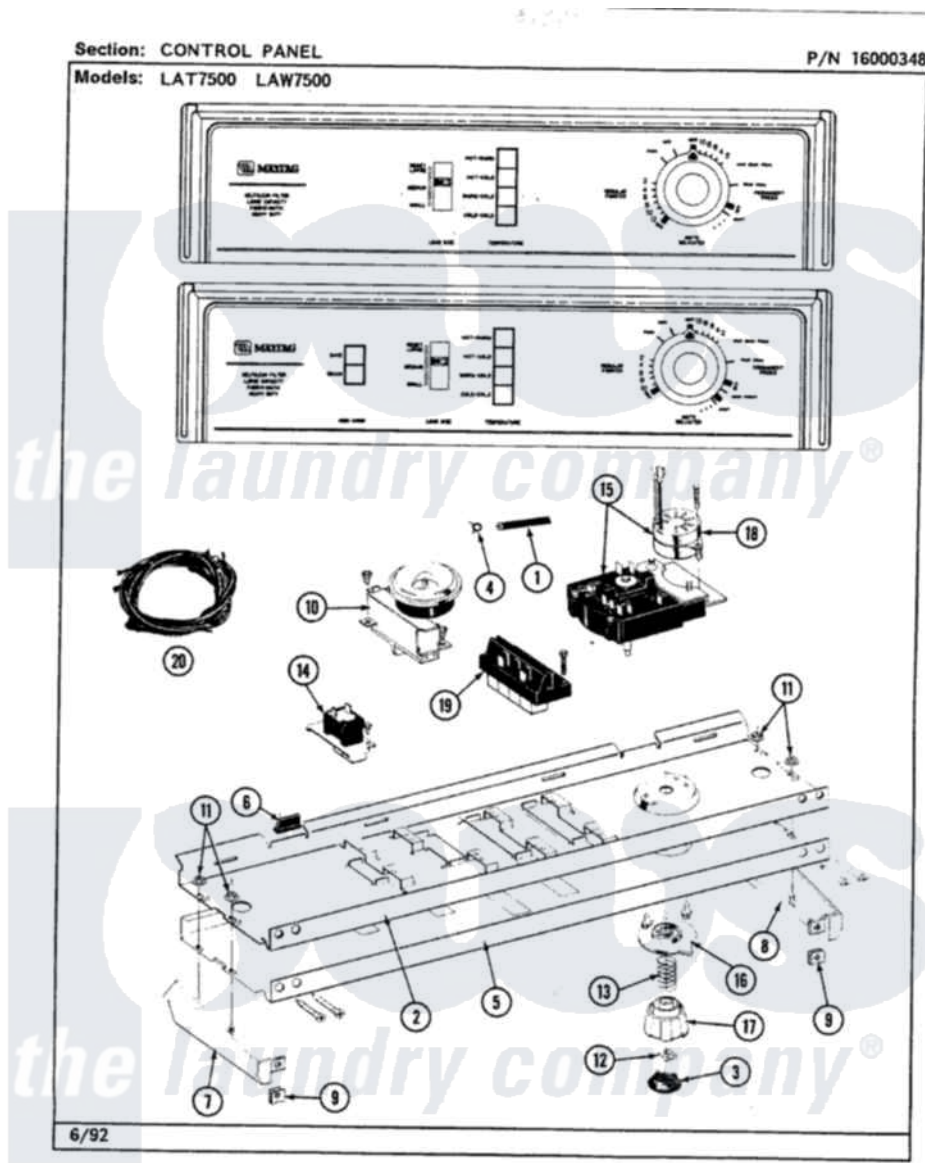

Maytag LAT7500AGW 04 - CONTROL PANEL

12

Maytag [Residential Maytag LAT7500AGW Washer Parts](#) Parts Diagram 04 - CONTROL PANEL
 Click on the part number to view part

Item	Original Part Number	Replaced By	Status	Part Description
1	212942	22001619		Tube, Water Level Switch
2	214809			Back Up Plate
"	210932			Screw, No.8 X 9/16 Ctsk Note: Screw, Inlet Duct
3	215821		Not Available	CAP, KNOB
4	410296	596669		Clamp, Manifold
5	207400		Not Available	CONTROL PANEL
"	210932			Screw, No.8 X 9/16 Ctsk Note: Screw, Inlet Duct
6	214897			Pad, Control Panel
7	207215		Not Available	END CAP LH
8	207216		Not Available	END CAP RH
9	214894			Fastener, End Cap
10	211168	W10139210		Screw, 8-18 X 5/16
"	207362		Not Available	INFINITE LEVEL PRESSURE SWITCH
11	214872			Palnut, End Cap Note: Nut, Lamp Holder

12	211605		Bezel, Timer Dial
13	211065		Spring, Index Wheel
15	207376	22207376	Timer
"	213966	3400014	Screw
16	215827	Not Available	TIMER DIAL SKIRT
17	215828		Knob, Timer
18	205033	22205033	Motor- Tim
19	213117	67006908	Screw, Ice Rack
"	207367	Not Available	TEMP CONTROL SWITCH - 4 BUTTON
20	207382		Wire Harness