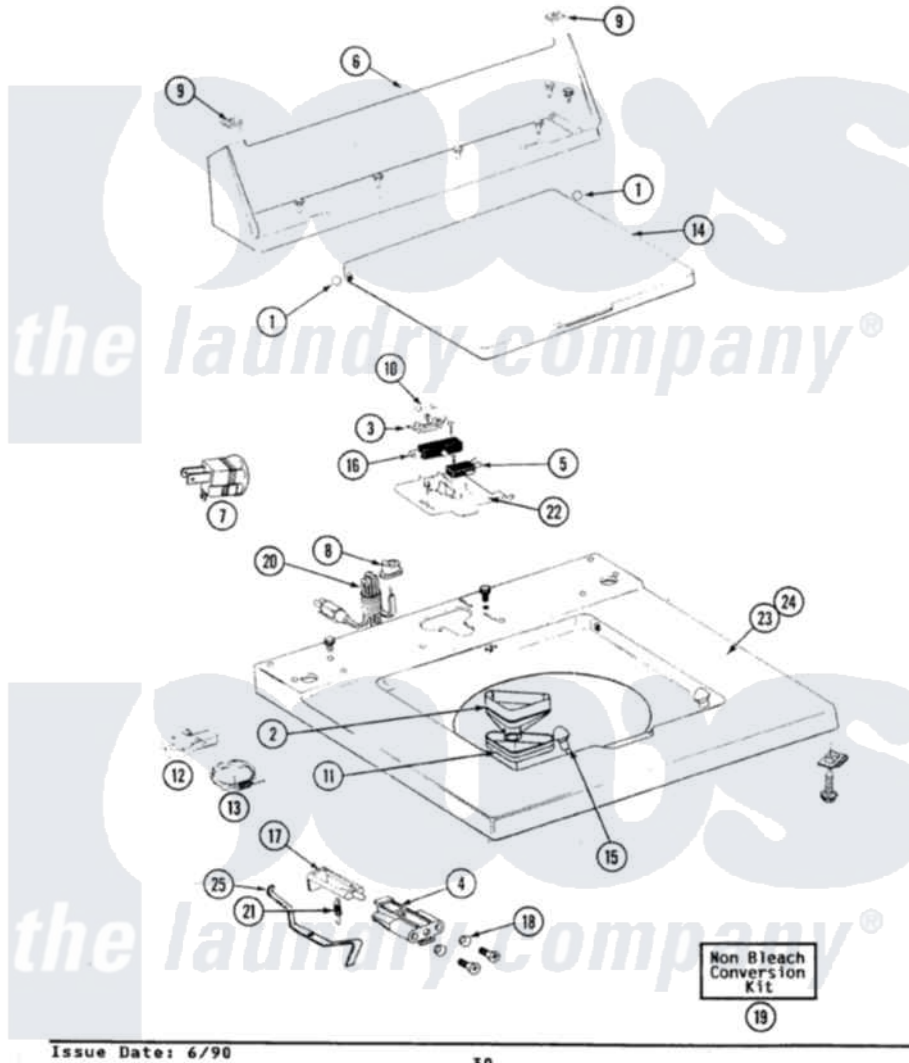

# Maytag LAT7500AGW 06 - TOP

SECTION: TOP COVER, CONSOLE & LID SWITCH  
 MODEL: ALL MODELS

Issue Date: 6/90

30

Maytag [Residential Maytag LAT7500AGW Washer Parts](#) Parts Diagram 06 - TOP  
 Click on the part number to view part

Item	Original Part Number	Replaced By	Status	Part Description
1	<a href="#">211726</a>			Hinge, Ball Lid
2	<a href="#">215577</a>			Bleach Inlet White
3	<a href="#">207167</a>			Block, Fuse
"	215705	<a href="#">Y311711</a>		Screw, Fuse Block
4	910182	<a href="#">25-7809</a>		Screw, No.6-20 1/2 Flthd Torx
"	214279	<a href="#">204968</a>		Plunger And Bracket Assembly--W
5	<a href="#">207166</a>			Switch, Check
"	<a href="#">22001352</a>			Screw, Check Switch
6	<a href="#">205635</a>			Console
"	211294	<a href="#">90767</a>		Screw, 8A X 3/8 HeX Washer Head Tapping
"	<a href="#">Y313559</a>			Screw
7	<a href="#">Y201808</a>			Converter
8	<a href="#">211881</a>			Grommet, Cord Part Not Used-Gas Models Only
9	<a href="#">215075</a>			Fastener, Control Panel To Console