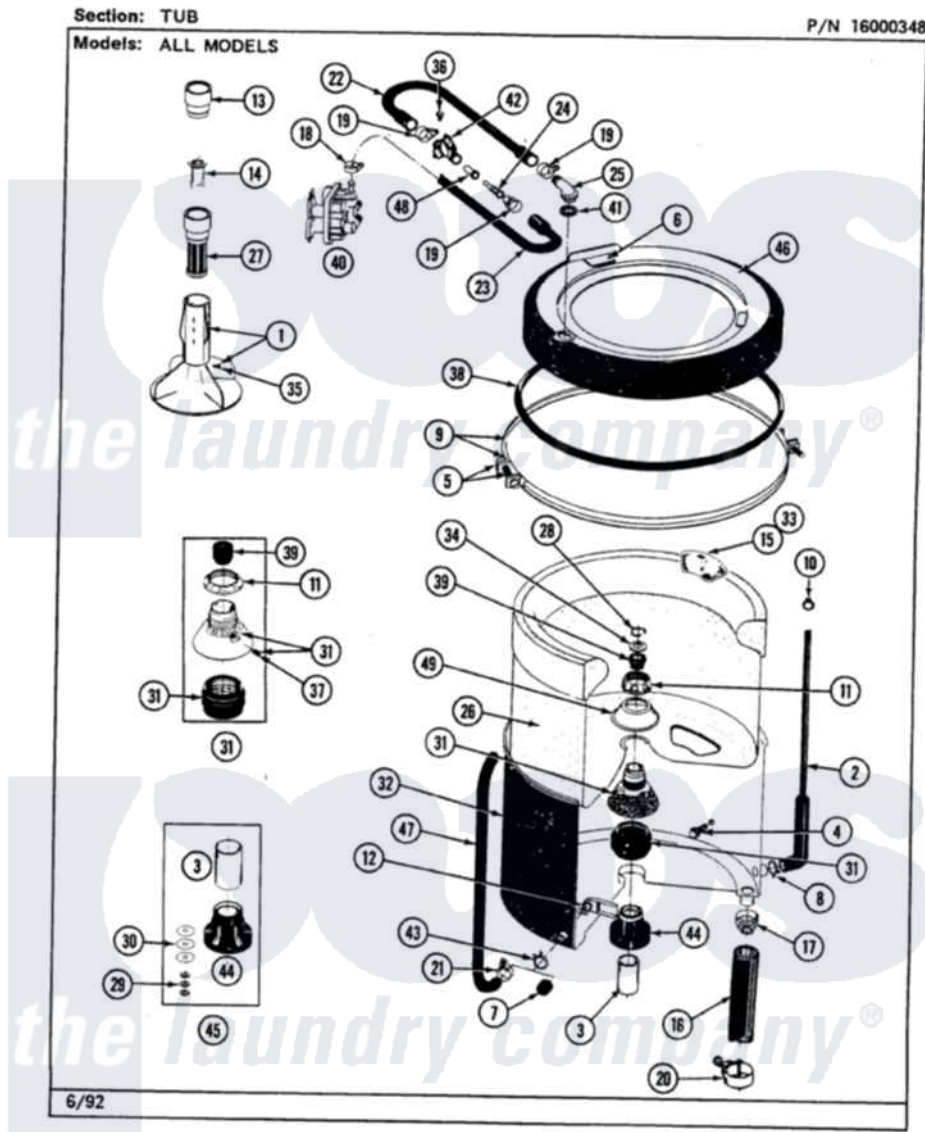

Maytag LAT7500AGW 08 - TUB

Maytag [Residential Maytag LAT7500AGW Washer Parts](#) Parts Diagram 08 - TUB
Click on the part number to view part

| Item | Original Part Number | Replaced By | Status | Part Description |
|------|-------------------------|---------------------------|--------|-------------------------------|
| 1 | 207538 | | | Agitator W/Lock Screw |
| 2 | 212942 | 22001619 | | Tube, Water Level Switch |
| 3 | 211130 | | | Bearing Liner, Tub Bearing |
| 4 | 200744 | W10175939 | | Bolt |
| " | 205254 | W10175938 | | Bolt |
| 5 | 205529 | | | Nut And Bolt Kit For Tub Clam |
| 6 | 215232 | | | Bumper, Unbalance |
| 8 | 211641 | | | Clamp, 1-1/16" |
| 9 | 200846 | | | Clamp - Tub Cover |
| 10 | 410296 | 596669 | | Clamp, Manifold |
| 11 | 211047 | 6-2110472 | | Nut- Clamp |
| 12 | 214434 | | | Spout, Deflector |
| 13 | 215721 | | | Dispensing Cap |
| 14 | 215733 | | | Dispensing Cup |
| 15 | 207219 | | | Filter, Self-Cleaning |
| 16 | Y212989 | | | Hose, Outer Tub To Pump |