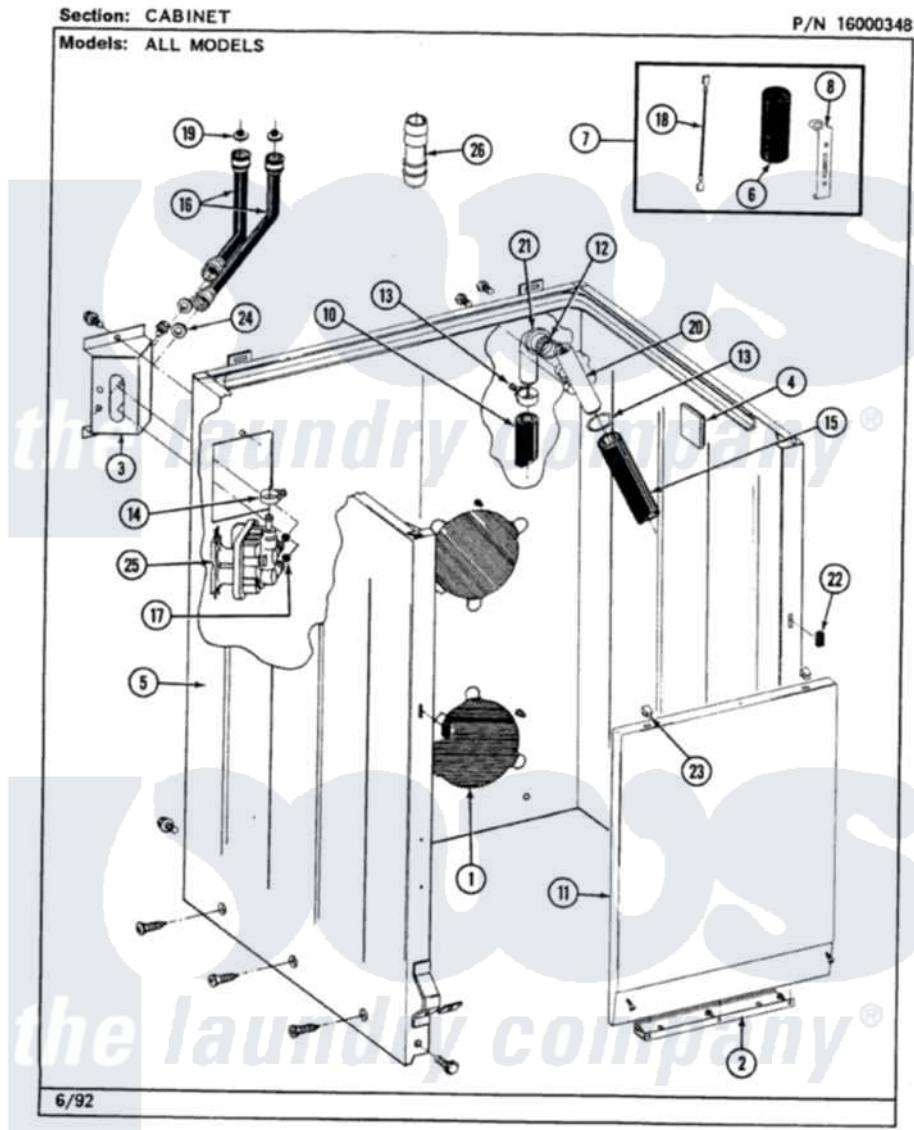

Maytag LAT7500AIL 02 - CABINET

30

Maytag [Residential Maytag LAT7500AIL Washer Parts](#) Parts Diagram 02 - CABINET
 Click on the part number to view part

Item	Original Part Number	Replaced By	Status	Part Description
1	211878		Not Available	PLATE, ACCESS
"	211294	90767		Screw, 8A X 3/8 HeX Washer Head Tapping
2	213846			Guard, Belt
"	211294	90767		Screw, 8A X 3/8 HeX Washer Head Tapping
3	212276	W10116760		Screw
"	214812	22002361		Bracket, Water Valve
4	215058			Pad, Cabinet Bumper
5	203319L		Not Available	(ALMOND)
"	204439			Screw And Fstner Assembly
"	213122	27001200		Screw
"	213121	3400111		Screw, 12-14 X 5/8
"	213007			Xfor Cabinet See Cabinet, Back
6	Y200832			Capacitor
7	206103			Capacitor Kit

8	211149		Clip, Capacitor
9	202861	202860	Inlet Hose Assembly
10	216017		Hose, Drain
"	Y059149		(7/8" I.D. CARTON OF 50 FT.)
11	212998L		Not Available
12	214765		FRONT PANEL-ALMOND
13	200908	285655	Gasket, Siphon Break
14	201575		Clamp, Hose
15	214767	22001448	Clamp, Hose
16	202860		Hose, Pump
"	200672	76314	Hose, Inlet 6 Ft. Hose With Elbow
17	214337	96160	Inlet Hose Assembly
18	203237		Hose, Inlet 6 Ft. Hose With Elbow
19	200961	12001413	Screen
20	206638		No. 17 Wire With Terminal
"	Y014874		Strainer And Washer Kit
21	Y216016	W10116738	Siphon Break
22	214376	22002331	Screw, Idler Arm And Sleeve
23	212982	22001650	Elbow
24	Y013783		Spacer, Front Panel
25	205613		Fastener, Spring
"	212276	W10116760	Washer, Inlet Hose
26	Y216015		Water Valve
			Screw
			Coupling, Hose