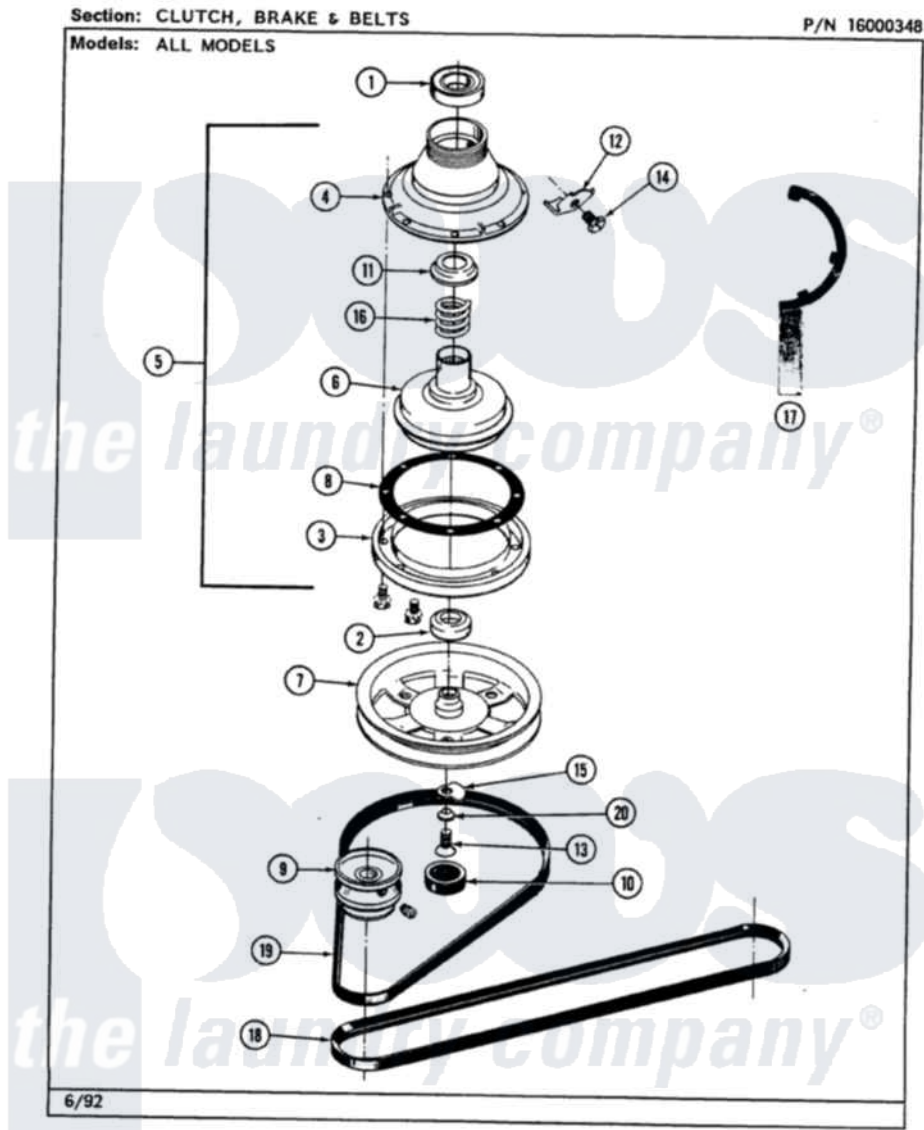

Maytag LAT7500AIL 03 - CLUTCH, BRAKE & BELTS

42

Maytag Residential Maytag LAT7500AIL Washer Parts Parts Diagram 03 - CLUTCH, BRAKE & BELTS
 Click on the part number to view part

Item	Original Part Number	Replaced By	Status	Part Description
1	Y200720	22003441		Bearing, Rear
2	200835			Bearing, Brake Rotor
3	211043	6-2011900		Brake Asse
"	211000			SCREW, BRAKE DRUM (HEX HEAD)
4	211045	6-2011900		Brake Asse
5	201190	6-2011900		Brake Asse
6	201126	6-2011900		Brake Asse
7	211059	6-2301530		Pulley
8	211042	6-2011900		Brake Asse
9	Y053241			Set Screw, Motor Pulley
"	200816	6-2008160		Pulley- MO
10	211038		Not Available	CAP, OIL RETAINER
11	211039	6-2011900		Brake Asse
12	213325			Clip, Retaining
13	211375	681582		Screw
14	213326			Bolt, Sems Retaining Clip

15	211089		Lug, Stop Pulley
16	211041	6-2011900	Brake Asse
17	Y038315	038315	Tool
18	211124		Part Not Used
19	211125		V Belt, DiVe Pulley
20	211090	22003555	Washer, Stop Lug