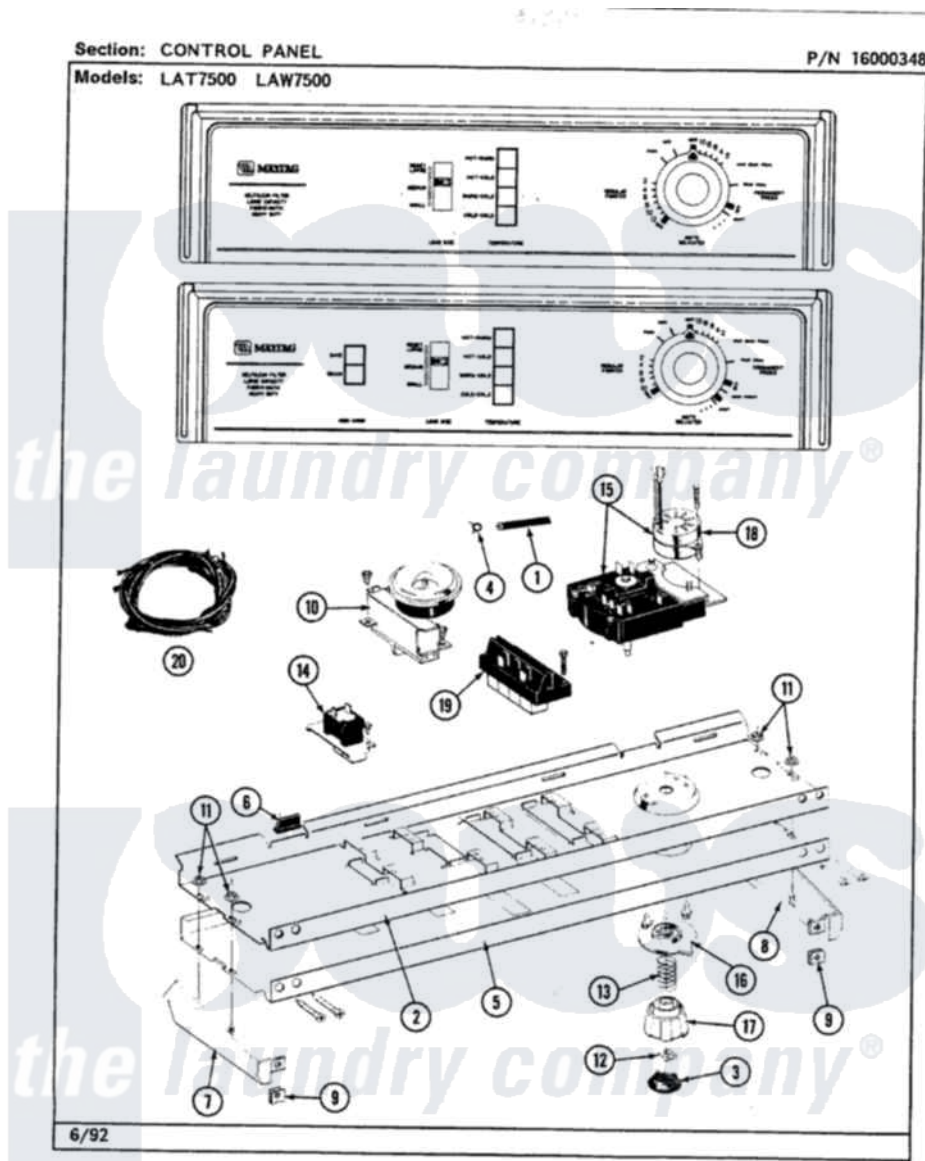

# Maytag LAT7500AIL 04 - CONTROL PANEL

12

Maytag [Residential Maytag LAT7500AIL Washer Parts](#) Parts Diagram 04 - CONTROL PANEL  
 Click on the part number to view part

Item	Original Part Number	Replaced By	Status	Part Description
1	212942	<a href="#">22001619</a>		Tube, Water Level Switch
2	<a href="#">214809</a>			Back Up Plate
"	<a href="#">210932</a>			Screw, No.8 X 9/16 Ctsk Note: Screw, Inlet Duct
3	215821		Not Available	CAP, KNOB
4	410296	<a href="#">596669</a>		Clamp, Manifold
5	207400		Not Available	CONTROL PANEL
"	<a href="#">210932</a>			Screw, No.8 X 9/16 Ctsk Note: Screw, Inlet Duct
6	<a href="#">214897</a>			Pad, Control Panel
7	207215		Not Available	END CAP LH
8	207216		Not Available	END CAP RH
9	<a href="#">214894</a>			Fastener, End Cap
10	211168	<a href="#">W10139210</a>		Screw, 8-18 X 5/16
"	207362		Not Available	INFINITE LEVEL PRESSURE SWITCH
11	<a href="#">214872</a>			Palnut, End Cap Note: Nut, Lamp Holder

12	<a href="#">211605</a>		Bezel, Timer Dial
13	<a href="#">211065</a>		Spring, Index Wheel
15	207376	<a href="#">22207376</a>	Timer
"	213966	<a href="#">3400014</a>	Screw
16	215827	Not Available	TIMER DIAL SKIRT
17	<a href="#">215828</a>		Knob, Timer
18	205033	<a href="#">22205033</a>	Motor- Tim
19	213117	<a href="#">67006908</a>	Screw, Ice Rack
"	207367	Not Available	TEMP CONTROL SWITCH - 4 BUTTON
20	<a href="#">207382</a>		Wire Harness