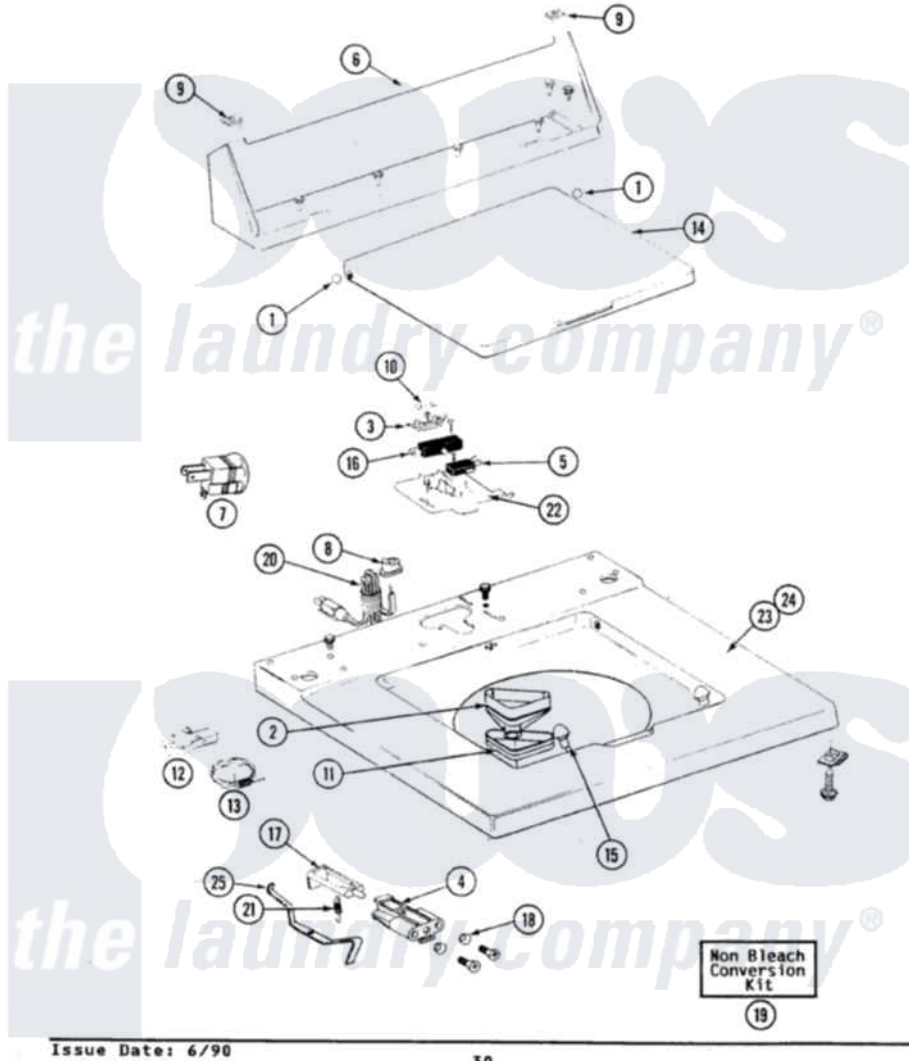

# Maytag LAT7500AIL 06 - TOP

SECTION: TOP COVER, CONSOLE & LID SWITCH  
 MODEL: ALL MODELS

Issue Date: 6/90

30

Maytag [Residential Maytag LAT7500AIL Washer Parts](#) Parts Diagram 06 - TOP  
 Click on the part number to view part

Item	Original Part Number	Replaced By	Status	Part Description
1	<a href="#">211726</a>			Hinge, Ball Lid
2	<a href="#">215578</a>			Bleach Inlet Almond
3	<a href="#">207167</a>			Block, Fuse
"	215705	<a href="#">Y311711</a>		Screw, Fuse Block
4	910182	<a href="#">25-7809</a>		Screw, No.6-20 1/2 Flthd Torx
"	214279	<a href="#">204968</a>		Plunger And Bracket Assembly--W
5	<a href="#">207166</a>			Switch, Check
"	<a href="#">22001352</a>			Screw, Check Switch
6	205635L		Not Available	CONSOLE (ALM)
"	211294	<a href="#">90767</a>		Screw, 8A X 3/8 HeX Washer Head Tapping
"	<a href="#">Y313559</a>			Screw
7	<a href="#">Y201808</a>			Converter
8	<a href="#">211881</a>			Grommet, Cord Part Not Used-Gas Models Only
9	<a href="#">215075</a>			Fastener, Control Panel To Console