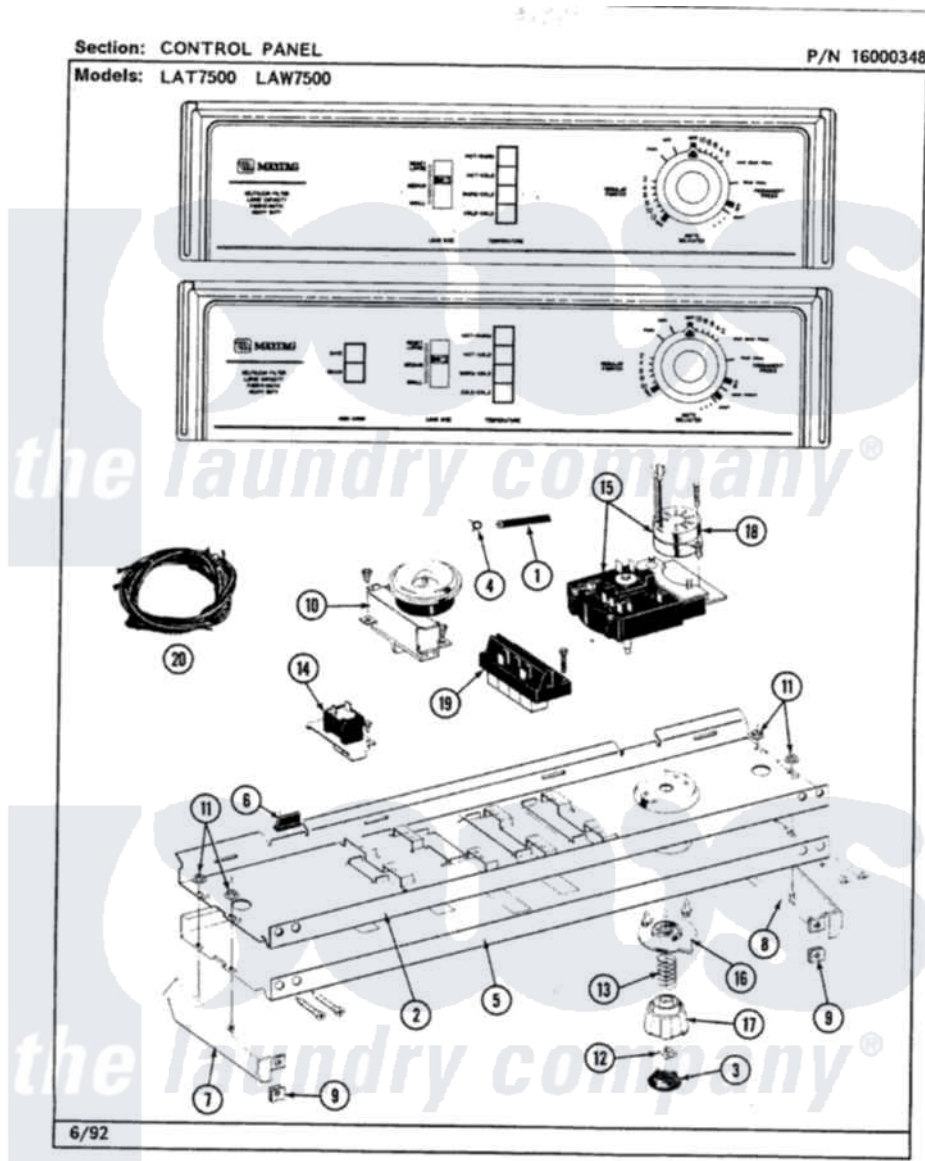

Maytag LAT7500AIW 04 - CONTROL PANEL

12

Maytag [Residential Maytag LAT7500AIW Washer Parts](#) Parts Diagram 04 - CONTROL PANEL

[Click on the part number to view part](#)

Item	Original Part Number	Replaced By	Status	Part Description
1	212942	22001619		Tube, Water Level Switch
2	214809			Back Up Plate
"	210932			Screw, No.8 X 9/16 Ctsk Note: Screw, Inlet Duct
3	215821		Not Available	CAP, KNOB
4	410296	596669		Clamp, Manifold
5	207400		Not Available	CONTROL PANEL
"	210932			Screw, No.8 X 9/16 Ctsk Note: Screw, Inlet Duct
6	214897			Pad, Control Panel
7	207215		Not Available	END CAP LH
8	207216		Not Available	END CAP RH
9	214894			Fastener, End Cap
10	211168	W10139210		Screw, 8-18 X 5/16
"	207362		Not Available	INFINITE LEVEL PRESSURE SWITCH
11	214872			Palnut, End Cap Note: Nut, Lamp Holder

12	211605		Bezel, Timer Dial
13	211065		Spring, Index Wheel
15	207376	22207376	Timer
"	213966	3400014	Screw
16	215827	Not Available	TIMER DIAL SKIRT
17	215828		Knob, Timer
18	205033	22205033	Motor- Tim
19	213117	67006908	Screw, Ice Rack
"	207367	Not Available	TEMP CONTROL SWITCH - 4 BUTTON
20	207382		Wire Harness