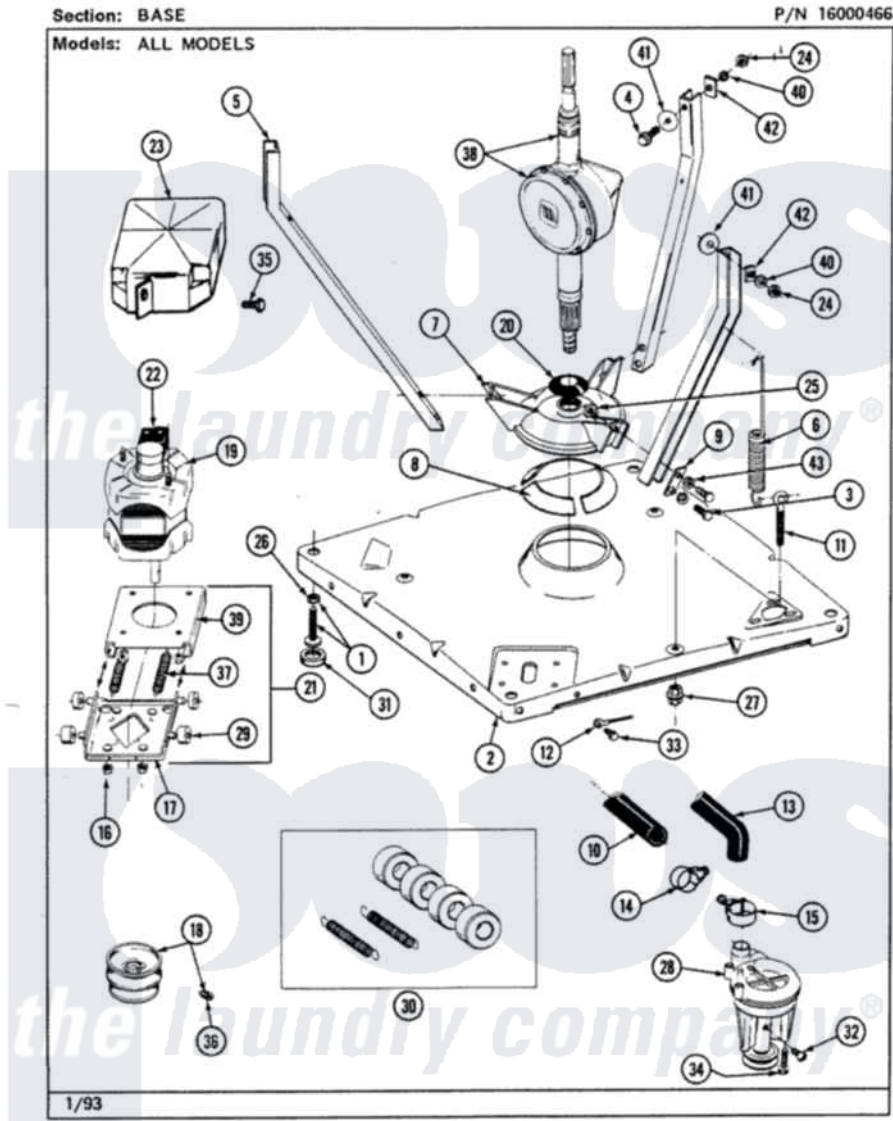

# Maytag LAT7793AAL 01 - BASE

Maytag Residential Maytag LAT7793AAL Washer Parts Parts Diagram 01 - BASE  
 Click on the part number to view part

Item	Original Part Number	Replaced By	Status	Part Description
1	Y302699	<a href="#">22003428</a>		Leg, Adjustable
2	<a href="#">203274</a>			Base With Damper Pads
3	<a href="#">Y015627</a>			Screw- Hex
4	205254	<a href="#">W10175938</a>		Bolt
"	200744	<a href="#">W10175939</a>		Bolt
5	213100		Not Available	PART NOT USED
6	<a href="#">213054</a>			Centering Spring - 3 Used
7	<a href="#">203725</a>			Damper W/Bolt And Clip
8	<a href="#">203956</a>			Damper Pad Kit
9	<a href="#">213073</a>			Washer, Double Brace
10	214767	<a href="#">22001448</a>		Hose, Pump
11	213120	<a href="#">216416</a>		Bolt, Eye/Centering Spring
12	<a href="#">204807</a>			Ground Wire, Supp. Plte To Top Cover
13	<a href="#">Y212989</a>			Hose, Outer Tub To Pump
14	200461	<a href="#">285655</a>		Clamp, Hose
15	202574	<a href="#">3367052</a>		Clamp, Hose