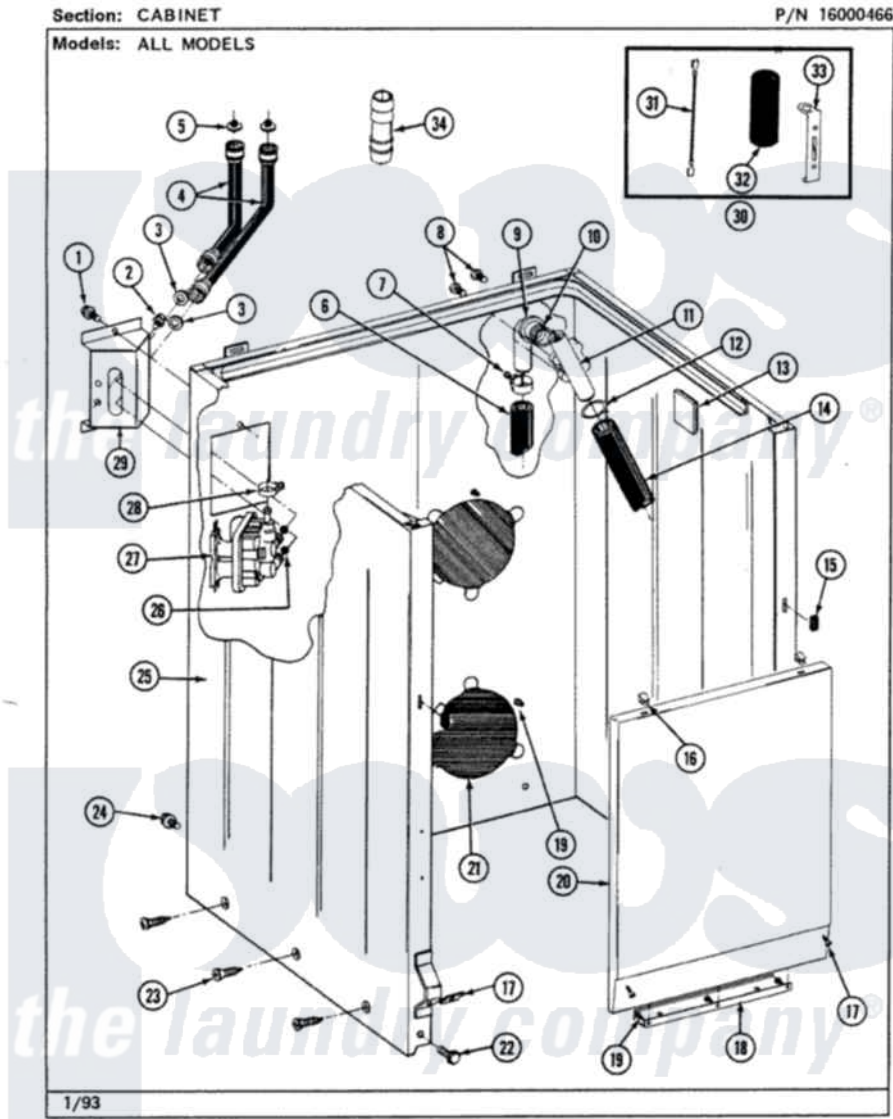

Maytag LAT7793AAL 02 - CABINET

Maytag Residential Maytag LAT7793AAL Washer Parts Parts Diagram 02 - CABINET
 Click on the part number to view part

Item	Original Part Number	Replaced By	Status	Part Description
1	212276	W10116760		Screw
2	Y313561			Screw----NA
3	Y013783			Washer, Inlet Hose
4	202860			Inlet Hose Assembly
5	200961	12001413		Strainer And Washer Kit
6	216017			Hose, Drain
7	200908	285655		Clamp, Hose
"	200461	285655		Clamp, Hose
8	Y014874			Screw, Idler Arm And Sleeve
9	Y216016	W10116738		Elbow
10	214765			Gasket, Siphon Break
11	206638			Siphon Break
12	200461	285655		Clamp, Hose
13	215058			Pad, Cabinet Bumper
14	214767	22001448		Hose, Pump
15	214376	22002331		Spacer, Front Panel

16	212982	22001650	Fastener, Spring
17	204439		Screw And Fstner Assembly
18	213846		Guard, Belt
19	211294	90767	Screw, 8A X 3/8 HeX Washer Head Tapping
20	212998L		Not Available FRONT PANEL-ALMOND
21	211878		Not Available PLATE, ACCESS
22	213122	27001200	Screw
23	213007		Xfor Cabinet See Cabinet, Back
24	213007		Xfor Cabinet See Cabinet, Back
25	203319L		Not Available (ALMOND)
26	214337	96160	Screen
27	205613		Water Valve
28	201575		Clamp, Hose
29	214812	22002361	Bracket, Water Valve
30	206103		Capacitor Kit
31	203237		No.17 Wire With Terminal
32	Y200832		Capacitor
33	211149		Clip, Capacitor