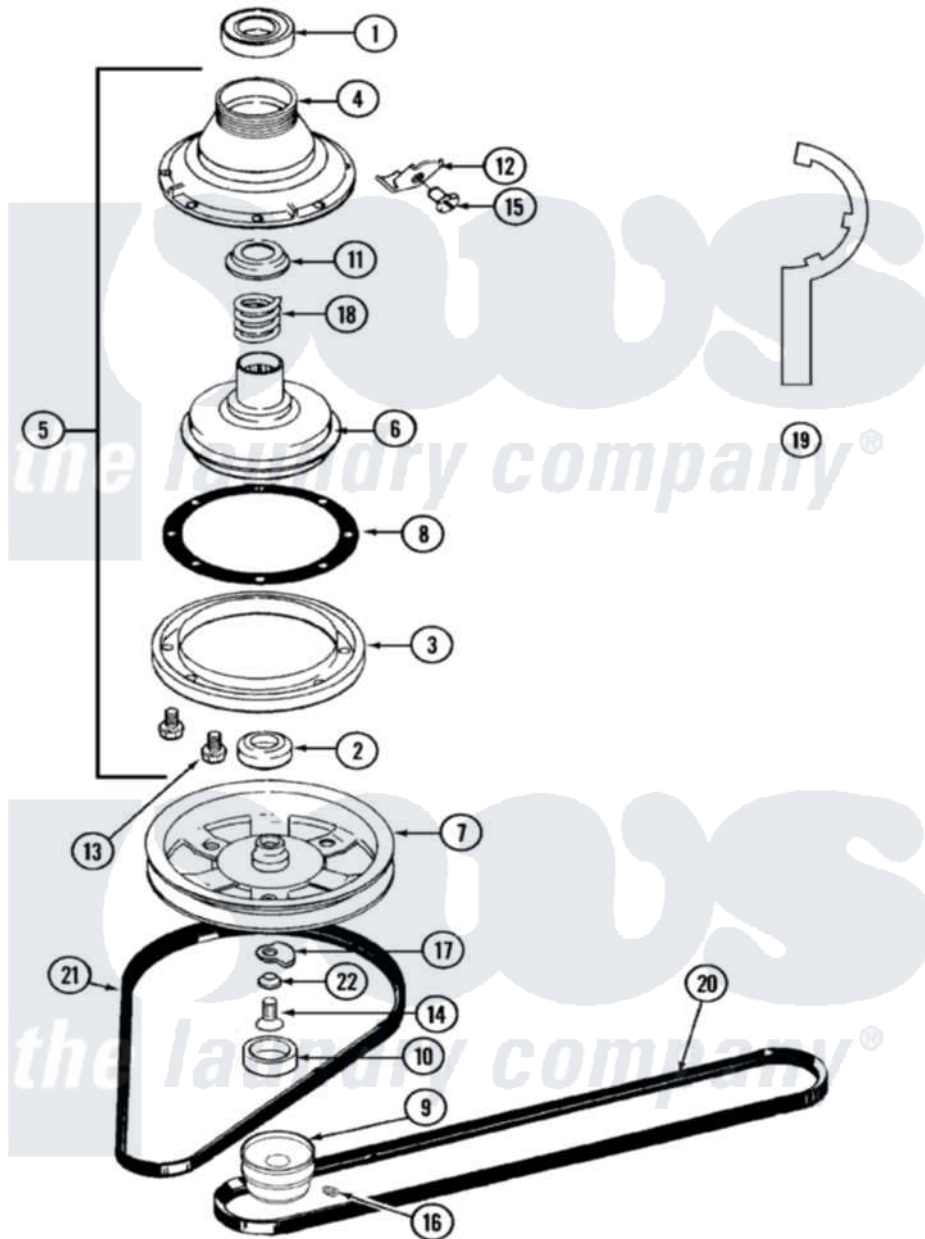

Maytag LAT7793AAL 03 - CLUTCH

Maytag [Residential Maytag LAT7793AAL Washer Parts](#) Parts Diagram 03 - CLUTCH
 Click on the part number to view part

Item	Original Part Number	Replaced By	Status	Part Description
1	Y200720	22003441		Bearing, Rear
2	200835			Bearing, Brake Rotor
3	211043	6-2011900		Brake Asse
4	211045	6-2011900		Brake Asse
5	201190	6-2011900		Brake Asse
6	201126	6-2011900		Brake Asse
7	211059	6-2301530		Pulley
8	211042	6-2011900		Brake Asse
9	200816	6-2008160		Pulley- MO
10	211038		Not Available	CAP, OIL RETAINER
11	211039	6-2011900		Brake Asse
12	213325			Clip, Retaining
13	211000			SCREW, BRAKE DRUM (HEX HEAD)
14	211375	681582		Screw
15	213326			Bolt, Sems Retaining Clip
16	Y053241			Set Screw, Motor Pulley

17	211089		Lug, Stop Pulley
18	211041	6-2011900	Brake Asse
19	Y038315	038315	Tool
20	211124		Part Not Used
21	211125		V Belt, Drive Pulley
22	211090	22003555	Washer, Stop Lug