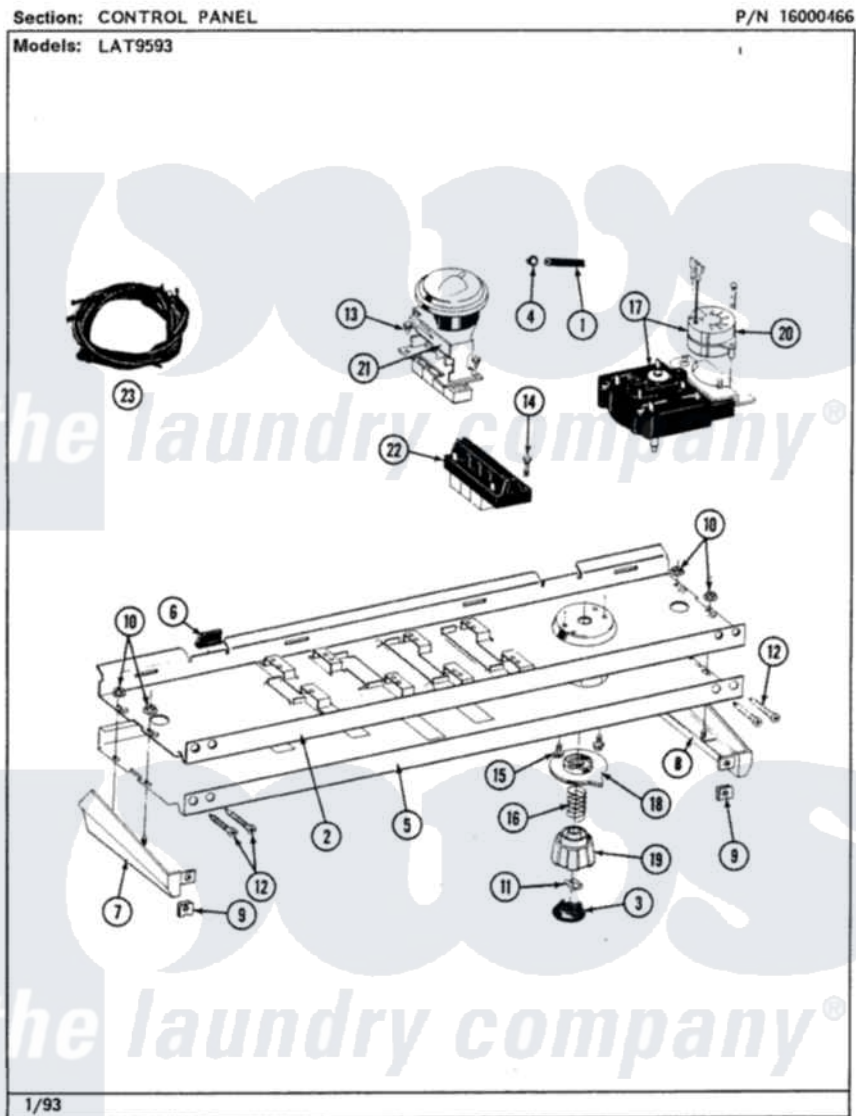

Maytag LAT7793AAL 04 - CONTROL PANEL

Maytag [Residential Maytag LAT7793AAL Washer Parts](#) Parts Diagram 04 - CONTROL PANEL
Click on the part number to view part

Item	Original Part Number	Replaced By	Status	Part Description
1	212942	22001619		Tube, Water Level Switch
2	214818			Back Up Plate
3	215821		Not Available	CAP, KNOB
4	410296	596669		Clamp, Manifold
5	208198			Facia, Control
6	214897			Pad, Control Panel
7	207215		Not Available	END CAP LH
8	207216		Not Available	END CAP RH
9	214894			Fastener, End Cap
10	214872			Palnut, End Cap Note: Nut, Lamp Holder
11	211605			Bezel, Timer Dial
12	210932			Screw, No.8 X 9/16 Ctsk Note: Screw, Inlet Duct
13	211168	W10139210		Screw, 8-18 X 5/16
14	213117	67006908		Screw, Ice Rack
15	216042	22001627		Screw

16	211065		Spring, Index Wheel
17	208292		Timer
"	22001515	Not Available	MOTOR, TIMER
"	208196		Timer
18	215827	Not Available	TIMER DIAL SKIRT
19	215828		Knob, Timer
21	207363	Not Available	3 LEVEL PRESSURE SWITCH
22	207367	Not Available	TEMP CONTROL SWITCH - 4 BUTTON
23	216120	Not Available	MANUAL, USE & CARE (FRCH)
"	208195	Not Available	HARNESS, WIRE
"	208293	Not Available	HARNESS, WIRE
"	16000327	Not Available	GUIDE, QUICK REF. - MAYTAG
"	216119	Not Available	MANUAL, USE & CARE