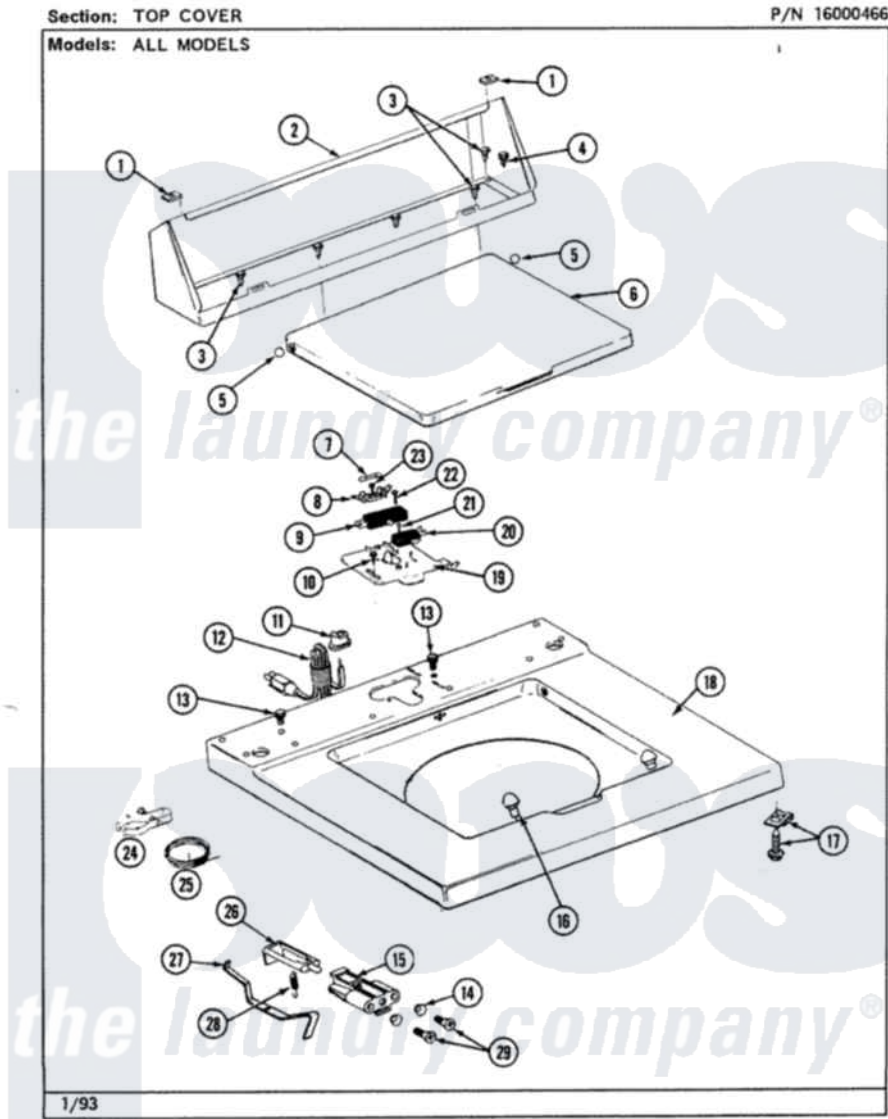

Maytag LAT7793AAL 05 - TOP COVER

Maytag Residential Maytag LAT7793AAL Washer Parts Parts Diagram 05 - TOP COVER
 Click on the part number to view part

Item	Original Part Number	Replaced By	Status	Part Description
1	215075			Fastener, Control Panel To Console
2	205635L		Not Available	CONSOLE (ALM)
3	211294	90767		Screw, 8A X 3/8 HeX Washer Head Tapping
4	Y313559			Screw
5	211726			Hinge, Ball Lid
6	216073L		Not Available	(ALMOND)----NA
7	207168	22001682		Switch Assembly, Lid W/4amp Fuse
8	207167			Block, Fuse
9	205415	279347		Switch-Lid
10	207159	489355		Screw, 8 X 1/2
11	211881			Grommet, Cord Part Not Used-Gas Models Only
12	210186	3370225		Screw
"	208194	22003062		Cord, Power
13	210186	3370225		Screw

14	211500		Washer, Bracket To Top Cover
15	214279	204968	Plunger And Bracket Assembly--W
16	212716		Bumper, Lid
17	204445		Screw And Fastener Assembly
18	207172L		Top Cover Assembly ALM---NA
19	Y215699	22001678	Bracket, Switch And Fuse
20	207166		Switch, Check
21	912012	3400409	Screw
22	213501		Screw, No.6-20 X 1-1/8 Inch
23	Y311711		Screw, Fuse Block
24	301548		Clamp, Ground Wire
25	311155		Ground Wire And Clamp
26	215700	Not Available	LID SWITCH PLUNGER
27	215704		Lever, Unbalance
28	213720		Spring, Lid Switch
29	910182	25-7809	Screw, No.6-20 1/2 Flthd Torx