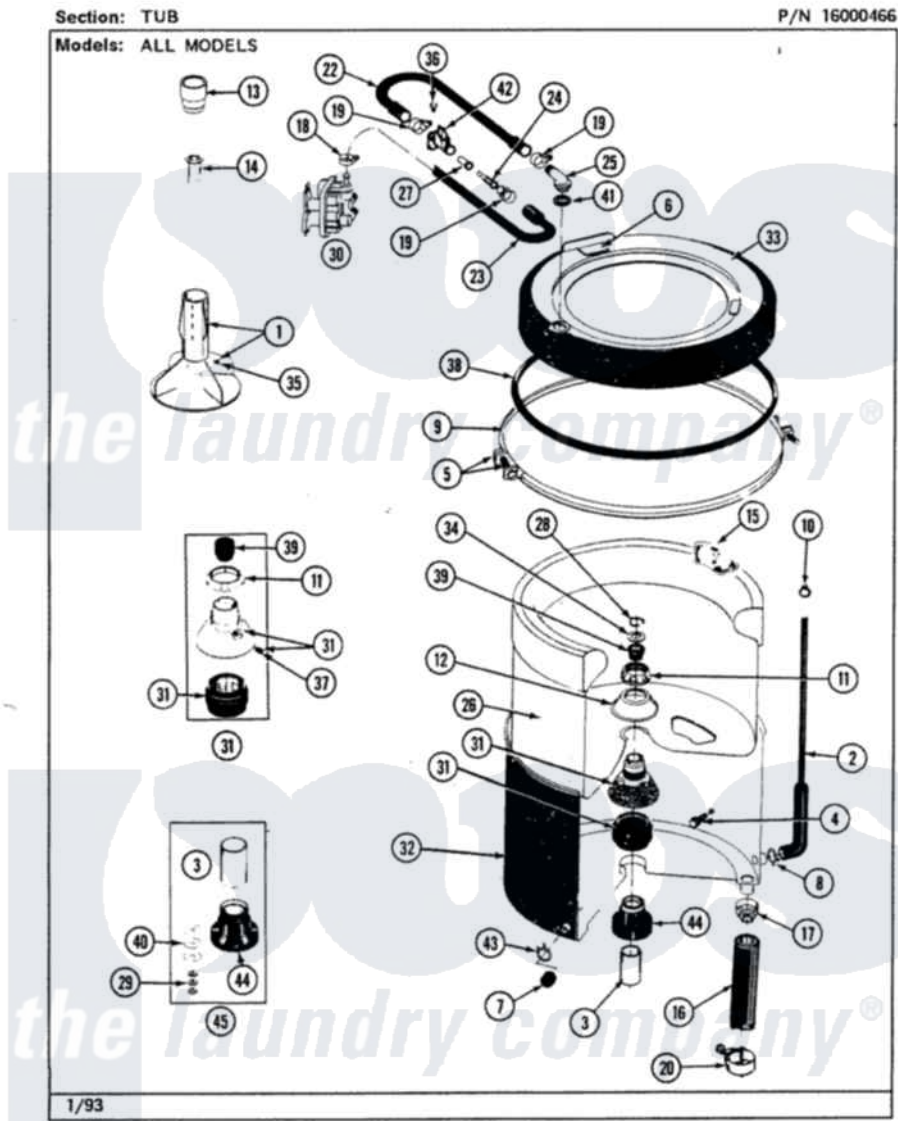

# Maytag LAT7793AAL 07 - TUB

Maytag [Residential Maytag LAT7793AAL Washer Parts](#) Parts Diagram 07 - TUB  
 Click on the part number to view part

Item	Original Part Number	Replaced By	Status	Part Description
1	<a href="#">207538</a>			Agitator W/Lock Screw
2	212942	<a href="#">22001619</a>		Tube, Water Level Switch
3	<a href="#">211130</a>			Bearing Liner, Tub Bearing
4	200744	<a href="#">W10175939</a>		Bolt
"	205254	<a href="#">W10175938</a>		Bolt
5	<a href="#">205529</a>			Nut And Bolt Kit For Tub Clam
6	<a href="#">215232</a>			Bumper, Unbalance
7	<a href="#">214725</a>			Cap For Spout-Outer Tub
8	<a href="#">211641</a>			Clamp, 1-1/16"
9	<a href="#">200846</a>			Clamp - Tub Cover
10	410296	<a href="#">596669</a>		Clamp, Manifold
11	211047	<a href="#">6-2110472</a>		Nut- Clamp
12	<a href="#">211210</a>			Washer, Clamping Nut
13	<a href="#">215721</a>			Dispensing Cap
14	<a href="#">215733</a>			Dispensing Cup
15	<a href="#">207219</a>			Filter, Self-Cleaning