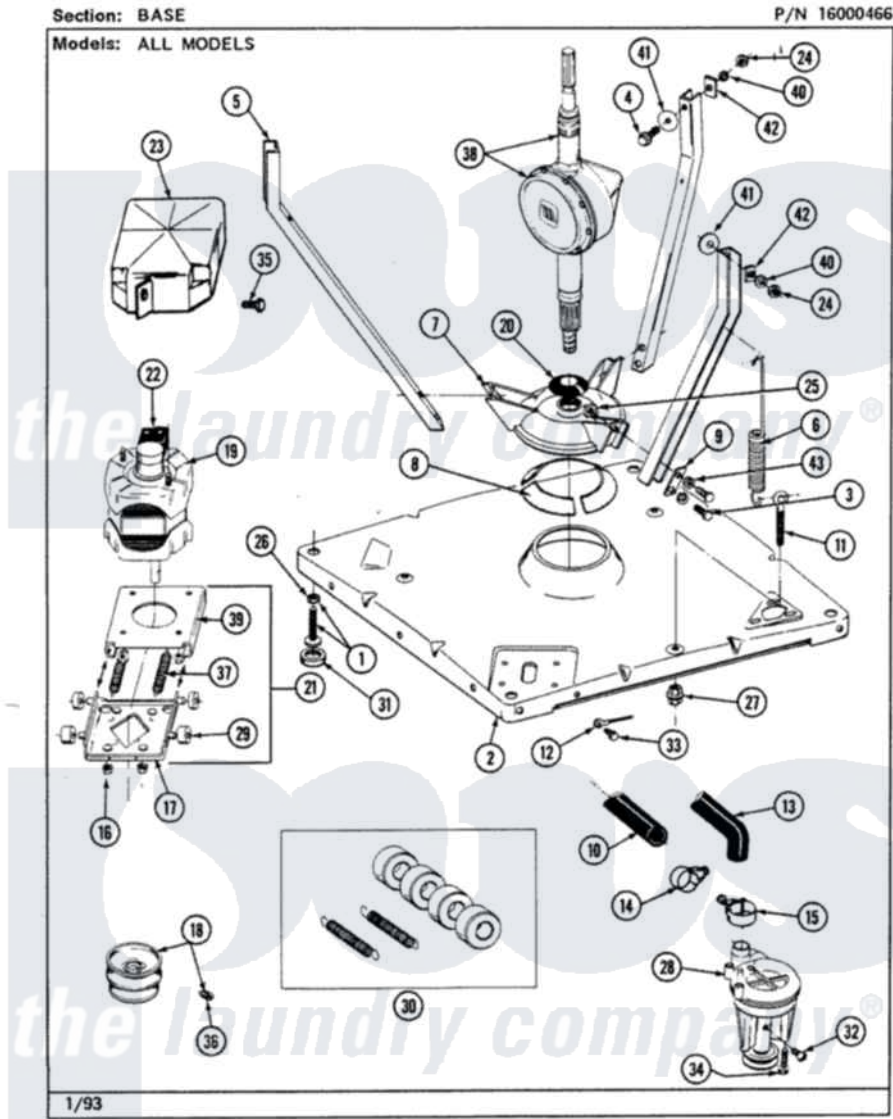

Maytag LAT7793AAW 01 - BASE

Maytag [Residential Maytag LAT7793AAW Washer Parts](#) Parts Diagram 01 - BASE
 Click on the part number to view part

Item	Original Part Number	Replaced By	Status	Part Description
1	Y302699	22003428		Leg, Adjustable
2	203274			Base With Damper Pads
3	Y015627			Screw- Hex
4	205254	W10175938		Bolt
"	200744	W10175939		Bolt
5	213100		Not Available	PART NOT USED
6	213054			Centering Spring - 3 Used
7	203725			Damper W/Bolt And Clip
8	203956			Damper Pad Kit
9	213073			Washer, Double Brace
10	214767	22001448		Hose, Pump
11	213120	216416		Bolt, Eye/Centering Spring
12	204807			Ground Wire, Supp. Plte To Top Cover
13	Y212989			Hose, Outer Tub To Pump
14	200461	285655		Clamp, Hose
15	202574	3367052		Clamp, Hose