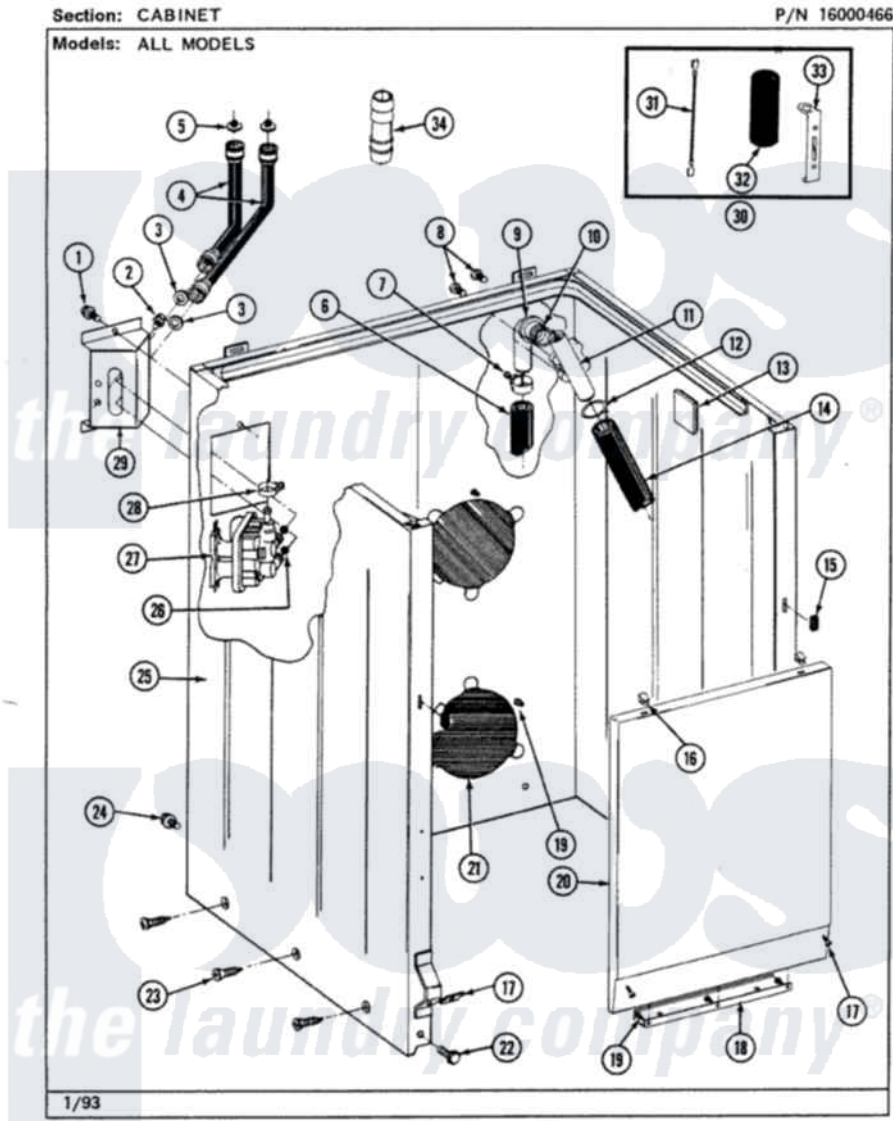

Maytag LAT7793AAW 02 - CABINET

Maytag [Residential Maytag LAT7793AAW Washer Parts](#) Parts Diagram 02 - CABINET
 Click on the part number to view part

Item	Original Part Number	Replaced By	Status	Part Description
1	212276	W10116760		Screw
2	Y313561			Screw----NA
3	Y013783			Washer, Inlet Hose
4	202860			Inlet Hose Assembly
5	200961	12001413		Strainer And Washer Kit
6	216017			Hose, Drain
7	200908	285655		Clamp, Hose
"	200461	285655		Clamp, Hose
8	Y014874			Screw, Idler Arm And Sleeve
9	Y216016	W10116738		Elbow
10	214765			Gasket, Siphon Break
11	206638			Siphon Break
12	200461	285655		Clamp, Hose
13	215058			Pad, Cabinet Bumper
14	214767	22001448		Hose, Pump
15	214376	22002331		Spacer, Front Panel

16	212982	22001650	Fastener, Spring
17	204439		Screw And Fstner Assembly
18	213846		Guard, Belt
19	211294	90767	Screw, 8A X 3/8 HeX Washer Head Tapping
20	212998		Not Available
			PANEL, FRONT (WHT)
21	211878		Not Available
			PLATE, ACCESS
22	213122	27001200	Screw
23	213007		Xfor Cabinet See Cabinet, Back
24	213007		Xfor Cabinet See Cabinet, Back
25	203319	22203319	Cabinet
26	214337	96160	Screen
27	205613		Water Valve
28	201575		Clamp, Hose
29	214812	22002361	Bracket, Water Valve
30	206103		Capacitor Kit
31	203237		No.17 Wire With Terminal
32	Y200832		Capacitor
33	211149		Clip, Capacitor