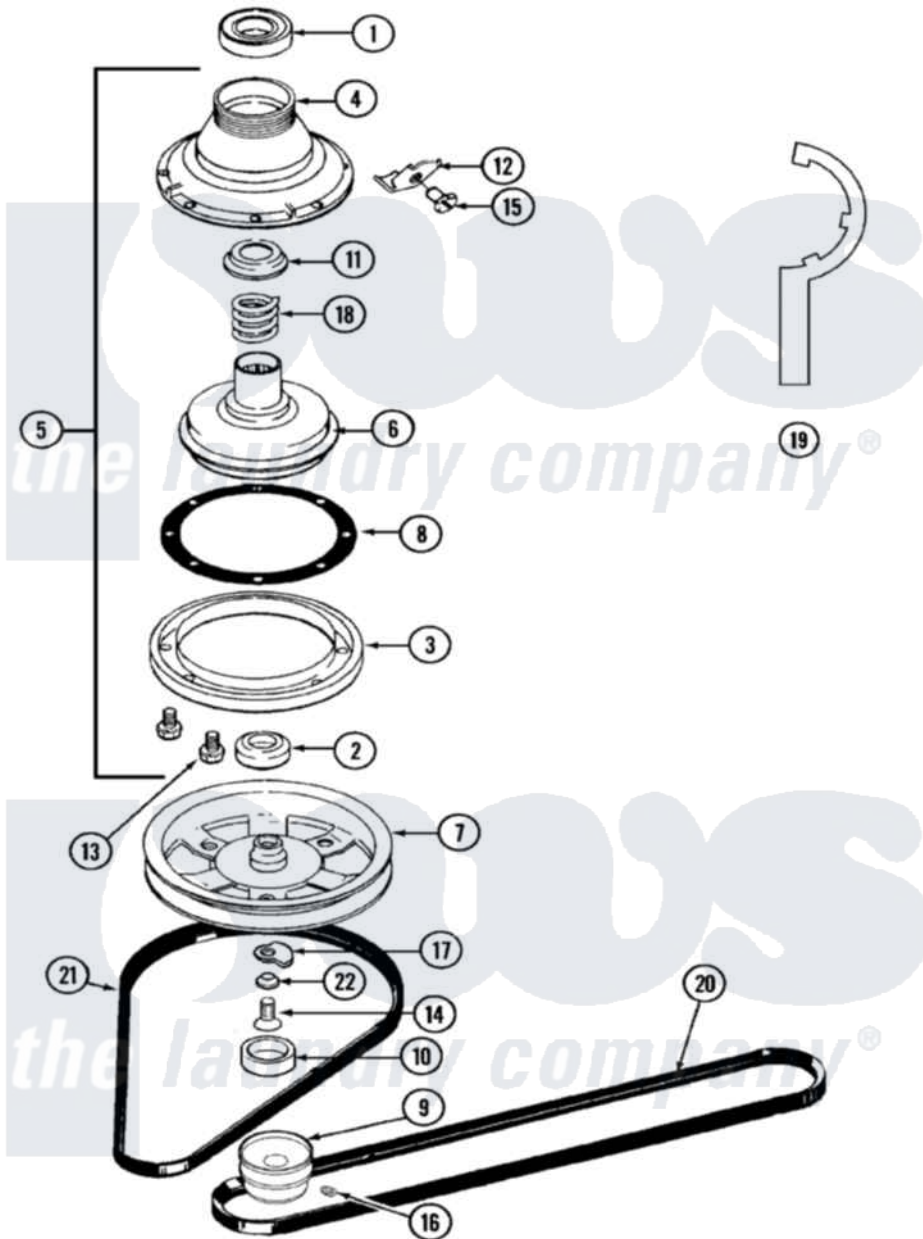

Maytag LAT7793AAW 03 - CLUTCH

Maytag Residential Maytag LAT7793AAW Washer Parts Parts Diagram 03 - CLUTCH
 Click on the part number to view part

Item	Original Part Number	Replaced By	Status	Part Description
1	Y200720	22003441		Bearing, Rear
2	200835			Bearing, Brake Rotor
3	211043	6-2011900		Brake Asse
4	211045	6-2011900		Brake Asse
5	201190	6-2011900		Brake Asse
6	201126	6-2011900		Brake Asse
7	211059	6-2301530		Pulley
8	211042	6-2011900		Brake Asse
9	200816	6-2008160		Pulley- MO
10	211038		Not Available	CAP, OIL RETAINER
11	211039	6-2011900		Brake Asse
12	213325			Clip, Retaining
13	211000			SCREW, BRAKE DRUM (HEX HEAD)
14	211375	681582		Screw
15	213326			Bolt, Sems Retaining Clip
16	Y053241			Set Screw, Motor Pulley

17	211089		Lug, Stop Pulley
18	211041	6-2011900	Brake Asse
19	Y038315	038315	Tool
20	211124		Part Not Used
21	211125		V Belt, Drive Pulley
22	211090	22003555	Washer, Stop Lug