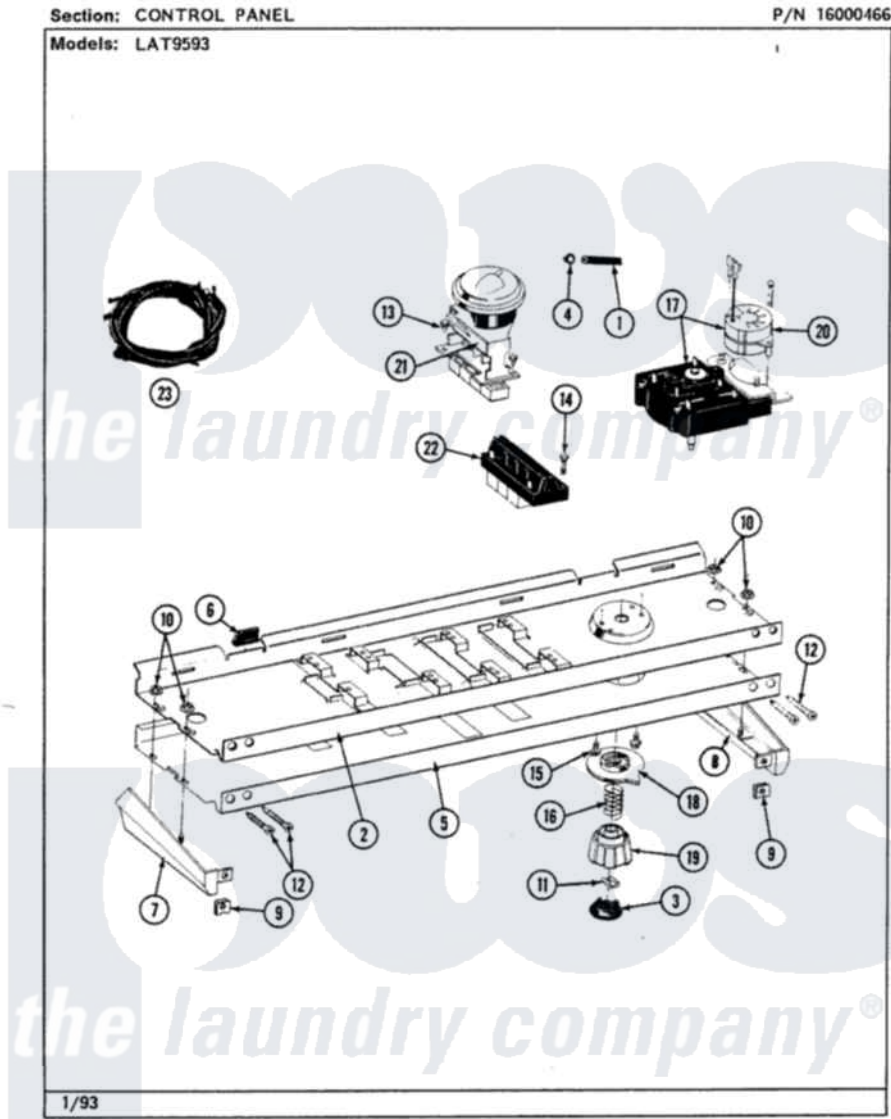

Maytag LAT7793AAW 04 - CONTROL PANEL

Maytag [Residential Maytag LAT7793AAW Washer Parts](#) Parts Diagram 04 - CONTROL PANEL
Click on the part number to view part

Item	Original Part Number	Replaced By	Status	Part Description
1	212942	22001619		Tube, Water Level Switch
2	214818			Back Up Plate
3	215821		Not Available	CAP, KNOB
4	410296	596669		Clamp, Manifold
5	208198			Facia, Control
6	214897			Pad, Control Panel
7	207215		Not Available	END CAP LH
8	207216		Not Available	END CAP RH
9	214894			Fastener, End Cap
10	214872			Palnut, End Cap Note: Nut, Lamp Holder
11	211605			Bezel, Timer Dial
12	210932			Screw, No.8 X 9/16 Ctsk Note: Screw, Inlet Duct
13	211168	W10139210		Screw, 8-18 X 5/16
14	213117	67006908		Screw, Ice Rack
15	216042	22001627		Screw

16	211065		Spring, Index Wheel
17	208292		Timer
"	22001515	Not Available	MOTOR, TIMER
"	208196		Timer
18	215827	Not Available	TIMER DIAL SKIRT
19	215828		Knob, Timer
21	207363	Not Available	3 LEVEL PRESSURE SWITCH
22	207367	Not Available	TEMP CONTROL SWITCH - 4 BUTTON
23	216120	Not Available	MANUAL, USE & CARE (FRCH)
"	208195	Not Available	HARNESS, WIRE
"	208293	Not Available	HARNESS, WIRE
"	16000327	Not Available	GUIDE, QUICK REF. - MAYTAG
"	216119	Not Available	MANUAL, USE & CARE