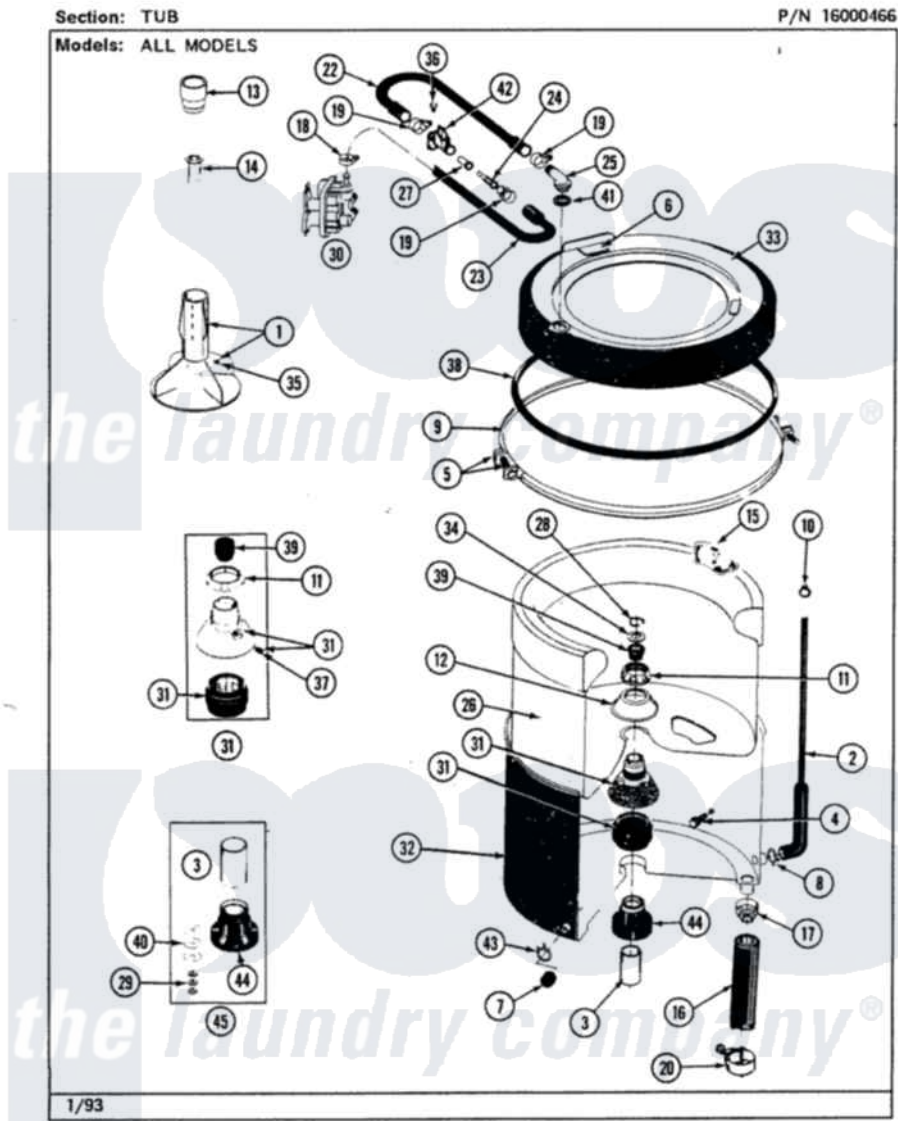

Maytag LAT7793AAW 07 - TUB

Maytag [Residential Maytag LAT7793AAW Washer Parts](#) Parts Diagram 07 - TUB
Click on the part number to view part

Item	Original Part Number	Replaced By	Status	Part Description
1	207538			Agitator W/Lock Screw
2	212942	22001619		Tube, Water Level Switch
3	211130			Bearing Liner, Tub Bearing
4	200744	W10175939		Bolt
"	205254	W10175938		Bolt
5	205529			Nut And Bolt Kit For Tub Clam
6	215232			Bumper, Unbalance
7	214725			Cap For Spout-Outer Tub
8	211641			Clamp, 1-1/16"
9	200846			Clamp - Tub Cover
10	410296	596669		Clamp, Manifold
11	211047	6-2110472		Nut- Clamp
12	211210			Washer, Clamping Nut
13	215721			Dispensing Cap
14	215733			Dispensing Cup
15	207219			Filter, Self-Cleaning

16	Y212989		Hose, Outer Tub To Pump
17	200900	616099	Clamp
18	201575		Clamp, Hose
19	202515	596669	Clamp, Manifold
20	202574	3367052	Clamp, Hose
21	204013	6-2040130	Tub Bearin
22	Y215234		Hose, Injector Fill
23	213013		Hose, Injector
24	213015		Nozzle, Injector
25	215235		Tube, Injector
26	207830		Not Available
27	213016	216201	INNER TUB W/PLUG
28	Y015667		Nozzle
29	Y054867		Retaining Ring
30	205613		Washer, Lock
31	205613		Water Valve
32	204012	6-2095720	Mounting S
33	205486		Not Available
34	206380		PART NOT USED
35	Y015666		Not Available
36	206478		COVER, TUB
37	Y015666		Washer, Retaining -
38	206478		Not Available
39	312620		SCREW & WASHER FOR AGITATOR
40	211618	22001423	Screw, Sems
41	211232		Set Screw, Mounting Stem
42	211232		Seal, Tub Cover
43	Y0A4298	6-0A57420	Seal- Agitator
44	211100		Seal- Agitator
45	215233		Washer, Outer Tub
46	215447		Seal For Injector Tube
47	215447		Sleeve For Injector
48	214739	596669	Clamp, Manifold
49	200824	6-2040130	Tub Bearin