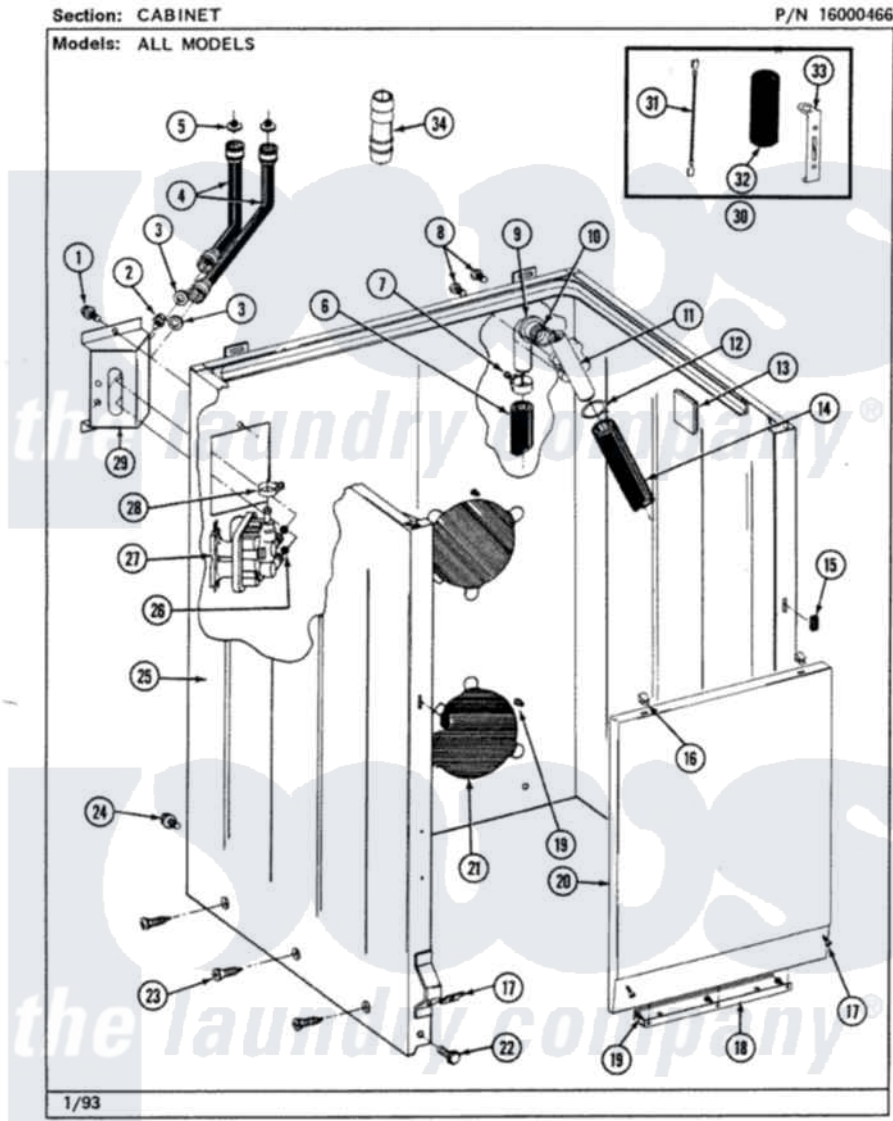

Maytag LAT7793ABL 02 - CABINET

Maytag Residential Maytag LAT7793ABL Washer Parts Parts Diagram 02 - CABINET
 Click on the part number to view part

Item	Original Part Number	Replaced By	Status	Part Description
1	212276	W10116760		Screw
2	Y313561			Screw----NA
3	Y013783			Washer, Inlet Hose
4	202860			Inlet Hose Assembly
5	200961	12001413		Strainer And Washer Kit
6	216017			Hose, Drain
7	200908	285655		Clamp, Hose
"	200461	285655		Clamp, Hose
8	Y014874			Screw, Idler Arm And Sleeve
9	Y216016	W10116738		Elbow
10	214765			Gasket, Siphon Break
11	206638			Siphon Break
12	200461	285655		Clamp, Hose
13	215058			Pad, Cabinet Bumper
14	214767	22001448		Hose, Pump
15	214376	22002331		Spacer, Front Panel

16	212982	22001650	Fastener, Spring
17	204439		Screw And Fstner Assembly
18	213846		Guard, Belt
19	211294	90767	Screw, 8A X 3/8 HeX Washer Head Tapping
20	212998L		Not Available FRONT PANEL-ALMOND
21	211878		Not Available PLATE, ACCESS
22	213122	27001200	Screw
23	213007		Xfor Cabinet See Cabinet, Back
24	213007		Xfor Cabinet See Cabinet, Back
25	203319L		Not Available (ALMOND)
26	214337	96160	Screen
27	205613		Water Valve
28	201575		Clamp, Hose
29	214812	22002361	Bracket, Water Valve
30	206103		Capacitor Kit
31	203237		No.17 Wire With Terminal
32	Y200832		Capacitor
33	211149		Clip, Capacitor