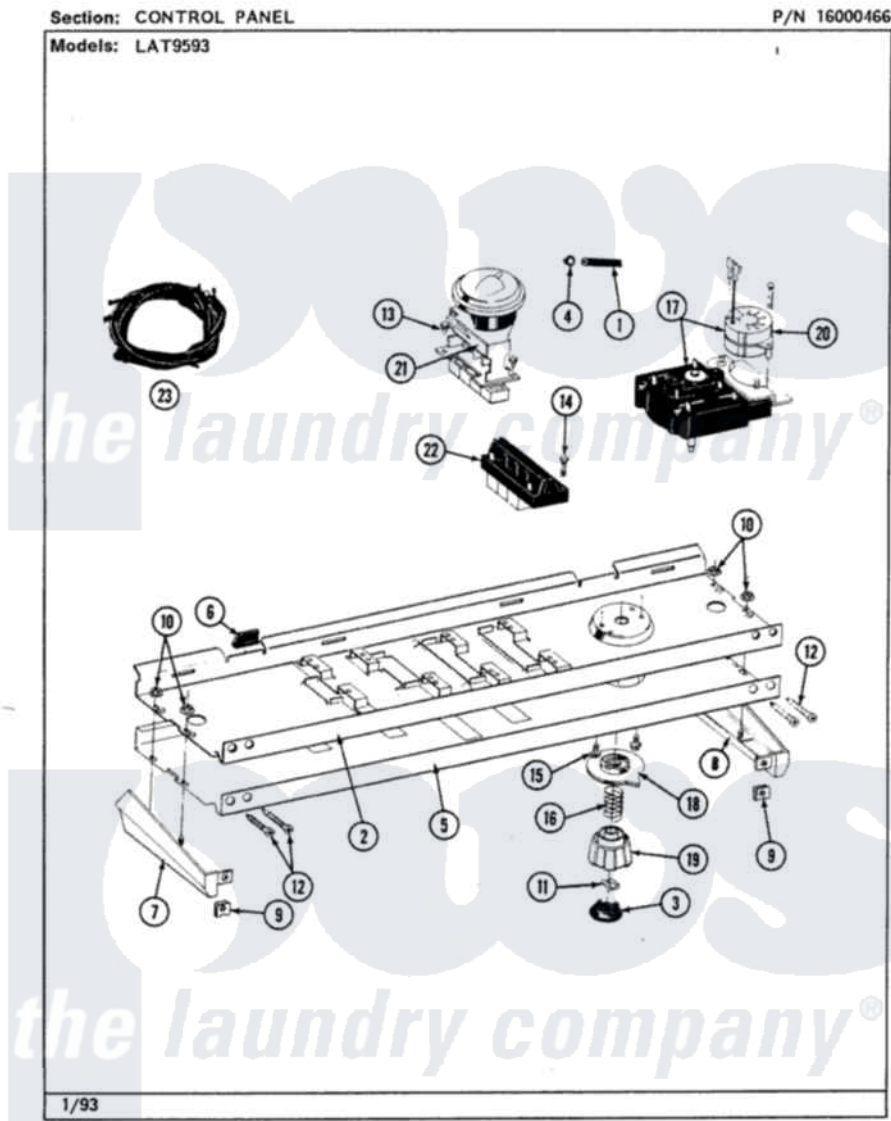

Maytag LAT7793ABL 04 - CONTROL PANEL

Maytag [Residential Maytag LAT7793ABL Washer Parts](#) Parts Diagram 04 - CONTROL PANEL

[Click on the part number to view part](#)

Item	Original Part Number	Replaced By	Status	Part Description
1	212942	22001619		Tube, Water Level Switch
2	214818			Back Up Plate
3	215821		Not Available	CAP, KNOB
4	410296	596669		Clamp, Manifold
5	208198			Facia, Control
6	214897			Pad, Control Panel
7	207215		Not Available	END CAP LH
8	207216		Not Available	END CAP RH
9	214894			Fastener, End Cap
10	214872			Palnut, End Cap Note: Nut, Lamp Holder
11	211605			Bezel, Timer Dial
12	210932			Screw, No.8 X 9/16 Ctsk Note: Screw, Inlet Duct
13	211168	W10139210		Screw, 8-18 X 5/16
14	213117	67006908		Screw, Ice Rack
15	216042	22001627		Screw

16	211065		Spring, Index Wheel
17	208292		Timer
"	22001515	Not Available	MOTOR, TIMER
"	208196		Timer
18	215827	Not Available	TIMER DIAL SKIRT
19	215828		Knob, Timer
21	207363	Not Available	3 LEVEL PRESSURE SWITCH
22	207367	Not Available	TEMP CONTROL SWITCH - 4 BUTTON
23	216120	Not Available	MANUAL, USE & CARE (FRCH)
"	208195	Not Available	HARNESS, WIRE
"	208293	Not Available	HARNESS, WIRE
"	16000327	Not Available	GUIDE, QUICK REF. - MAYTAG
"	216119	Not Available	MANUAL, USE & CARE