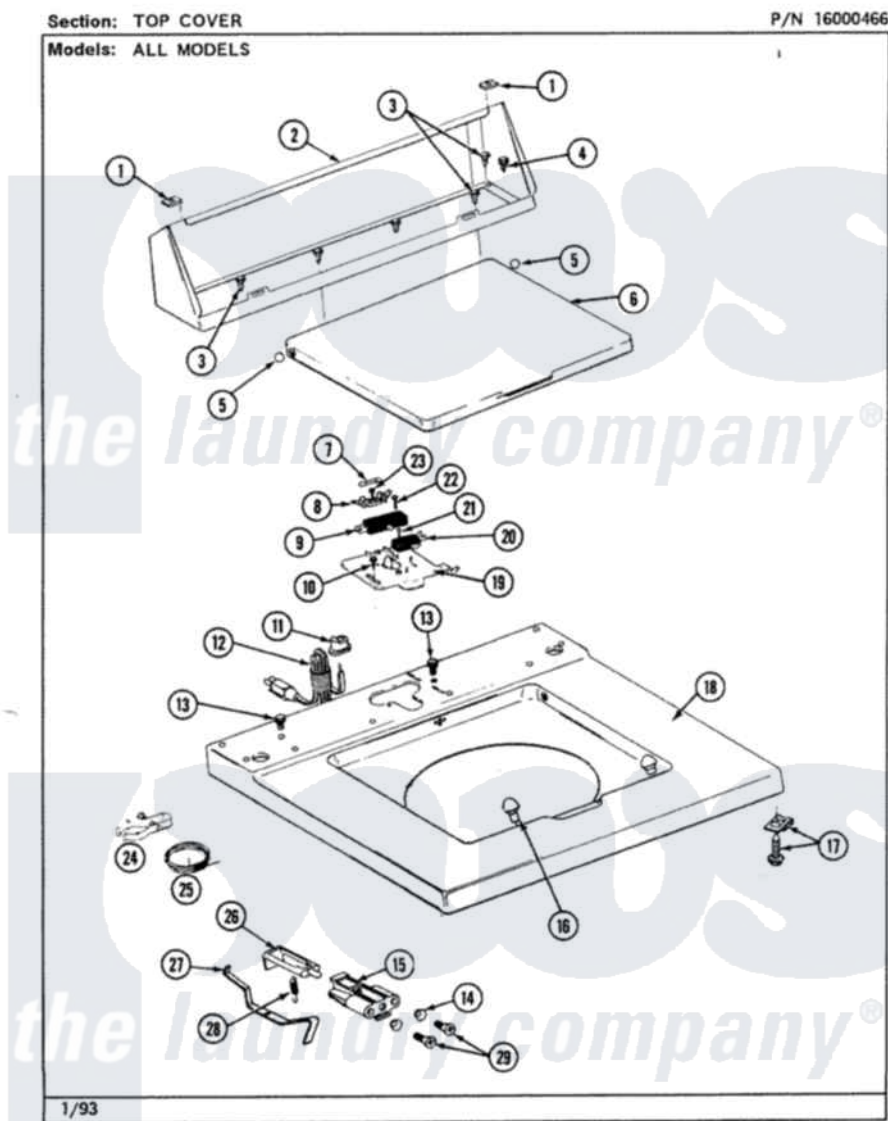

Maytag LAT7793ABL 05 - TOP COVER

Maytag Residential Maytag LAT7793ABL Washer Parts Parts Diagram 05 - TOP COVER
Click on the part number to view part

Item	Original Part Number	Replaced By	Status	Part Description
1	215075			Fastener, Control Panel To Console
2	205635L		Not Available	CONSOLE (ALM)
3	211294	90767		Screw, 8A X 3/8 HeX Washer Head Tapping
4	Y313559			Screw
5	211726			Hinge, Ball Lid
6	216073L		Not Available	(ALMOND)----NA
7	207168	22001682		Switch Assembly, Lid W/4amp Fuse
8	207167			Block, Fuse
9	205415	279347		Switch-Lid
10	207159	489355		Screw, 8 X 1/2
11	211881			Grommet, Cord Part Not Used-Gas Models Only
12	210186	3370225		Screw
"	208194	22003062		Cord, Power
13	210186	3370225		Screw

14	211500		Washer, Bracket To Top Cover
15	214279	204968	Plunger And Bracket Assembly--W
16	212716		Bumper, Lid
17	204445		Screw And Fastener Assembly
18	207172L		Top Cover Assembly ALM---NA
19	Y215699	22001678	Bracket, Switch And Fuse
20	207166		Switch, Check
21	912012	3400409	Screw
22	213501		Screw, No.6-20 X 1-1/8 Inch
23	Y311711		Screw, Fuse Block
24	301548		Clamp, Ground Wire
25	311155		Ground Wire And Clamp
26	215700	Not Available	LID SWITCH PLUNGER
27	215704		Lever, Unbalance
28	213720		Spring, Lid Switch
29	910182	25-7809	Screw, No.6-20 1/2 Flthd Torx