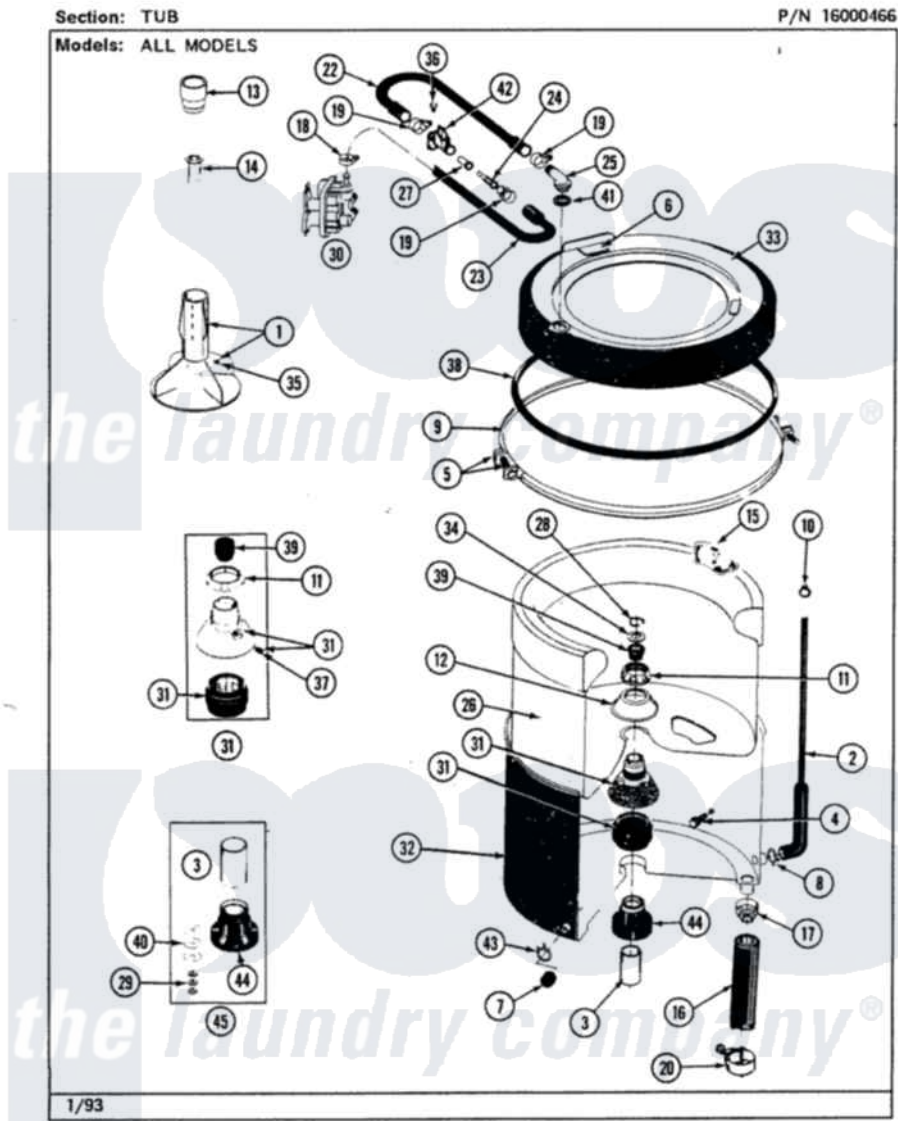

Maytag LAT7793ABL 07 - TUB

Maytag [Residential Maytag LAT7793ABL Washer Parts](#) Parts Diagram 07 - TUB
 Click on the part number to view part

Item	Original Part Number	Replaced By	Status	Part Description
1	207538			Agitator W/Lock Screw
2	212942	22001619		Tube, Water Level Switch
3	211130			Bearing Liner, Tub Bearing
4	200744	W10175939		Bolt
"	205254	W10175938		Bolt
5	205529			Nut And Bolt Kit For Tub Clam
6	215232			Bumper, Unbalance
7	214725			Cap For Spout-Outer Tub
8	211641			Clamp, 1-1/16"
9	200846			Clamp - Tub Cover
10	410296	596669		Clamp, Manifold
11	211047	6-2110472		Nut- Clamp
12	211210			Washer, Clamping Nut
13	215721			Dispensing Cap
14	215733			Dispensing Cup
15	207219			Filter, Self-Cleaning

16	Y212989		Hose, Outer Tub To Pump
17	200900	616099	Clamp
18	201575		Clamp, Hose
19	202515	596669	Clamp, Manifold
20	202574	3367052	Clamp, Hose
21	204013	6-2040130	Tub Bearin
22	Y215234		Hose, Injector Fill
23	213013		Hose, Injector
24	213015		Nozzle, Injector
25	215235		Tube, Injector
26	207830		Not Available
27	213016	216201	INNER TUB W/PLUG
28	Y015667		Nozzle
29	Y054867		Retaining Ring
30	205613		Washer, Lock
31	205613		Water Valve
32	204012	6-2095720	Mounting S
33	205486		Not Available
34	206380		PART NOT USED
35	Y015666		Not Available
36	206478		COVER, TUB
37	Y015666		Washer, Retaining -
38	206478		Not Available
39	312620		SCREW & WASHER FOR AGITATOR
40	211618	22001423	Screw, Sems
41	211232		Set Screw, Mounting Stem
42	211232		Seal, Tub Cover
43	Y0A4298	6-0A57420	Seal- Agitator
44	211100		Seal- Agitator
45	215233		Washer, Outer Tub
46	215447		Seal For Injector Tube
47	215447		Sleeve For Injector
48	214739	596669	Clamp, Manifold
49	200824	6-2040130	Tub Bearin