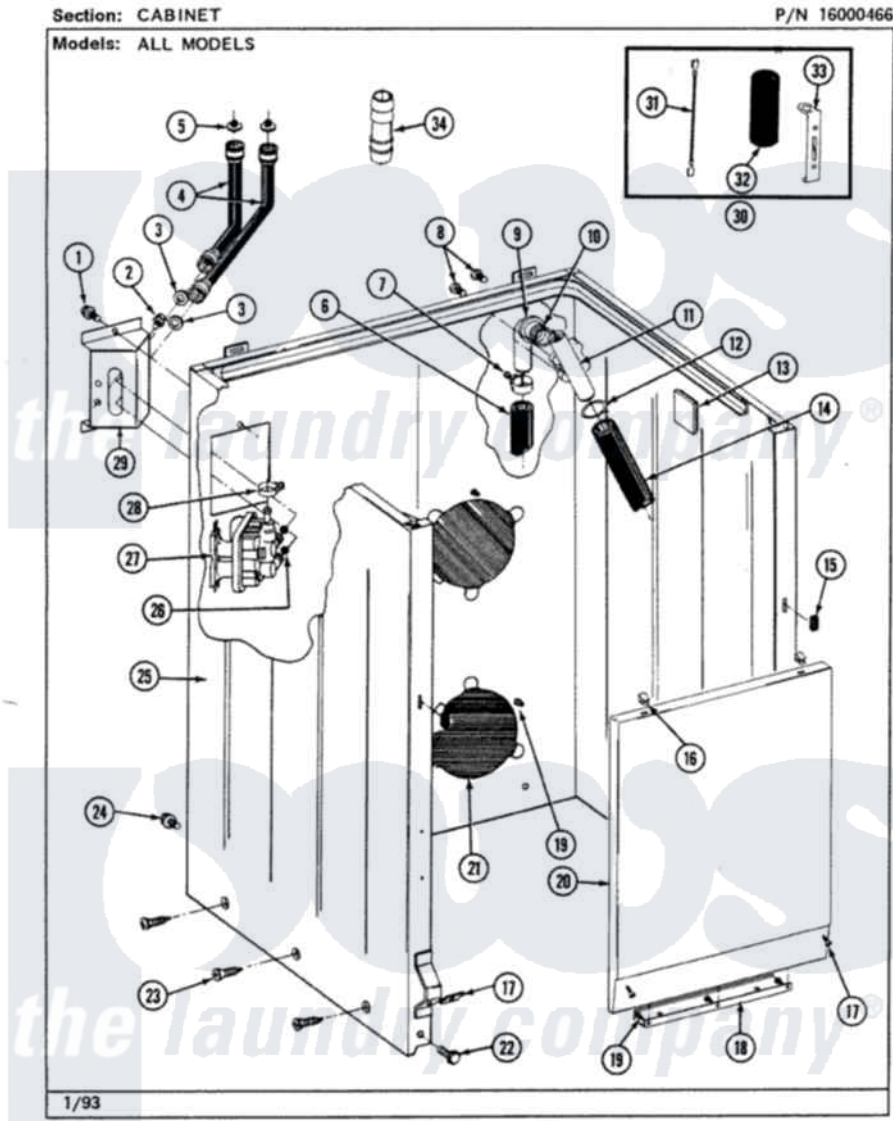

# Maytag LAT7793ABW 02 - CABINET

Maytag Residential Maytag LAT7793ABW Washer Parts Parts Diagram 02 - CABINET  
Click on the part number to view part

Item	Original Part Number	Replaced By	Status	Part Description
1	212276	<a href="#">W10116760</a>		Screw
2	<a href="#">Y313561</a>			Screw---NA
3	<a href="#">Y013783</a>			Washer, Inlet Hose
4	<a href="#">202860</a>			Inlet Hose Assembly
5	200961	<a href="#">12001413</a>		Strainer And Washer Kit
6	<a href="#">216017</a>			Hose, Drain
7	200908	<a href="#">285655</a>		Clamp, Hose
"	200461	<a href="#">285655</a>		Clamp, Hose
8	<a href="#">Y014874</a>			Screw, Idler Arm And Sleeve
9	Y216016	<a href="#">W10116738</a>		Elbow
10	<a href="#">214765</a>			Gasket, Siphon Break
11	<a href="#">206638</a>			Siphon Break
12	200461	<a href="#">285655</a>		Clamp, Hose
13	<a href="#">215058</a>			Pad, Cabinet Bumper
14	214767	<a href="#">22001448</a>		Hose, Pump
15	214376	<a href="#">22002331</a>		Spacer, Front Panel

16	212982	<a href="#">22001650</a>	Fastener, Spring
17	<a href="#">204439</a>		Screw And Fstner Assembly
18	<a href="#">213846</a>		Guard, Belt
19	211294	<a href="#">90767</a>	Screw, 8A X 3/8 HeX Washer Head Tapping
20	212998		Not Available
			PANEL, FRONT (WHT)
21	211878		Not Available
			PLATE, ACCESS
22	213122	<a href="#">27001200</a>	Screw
23	<a href="#">213007</a>		Xfor Cabinet See Cabinet, Back
24	<a href="#">213007</a>		Xfor Cabinet See Cabinet, Back
25	203319	<a href="#">22203319</a>	Cabinet
26	214337	<a href="#">96160</a>	Screen
27	<a href="#">205613</a>		Water Valve
28	<a href="#">201575</a>		Clamp, Hose
29	214812	<a href="#">22002361</a>	Bracket, Water Valve
30	<a href="#">206103</a>		Capacitor Kit
31	<a href="#">203237</a>		No.17 Wire With Terminal
32	<a href="#">Y200832</a>		Capacitor
33	<a href="#">211149</a>		Clip, Capacitor