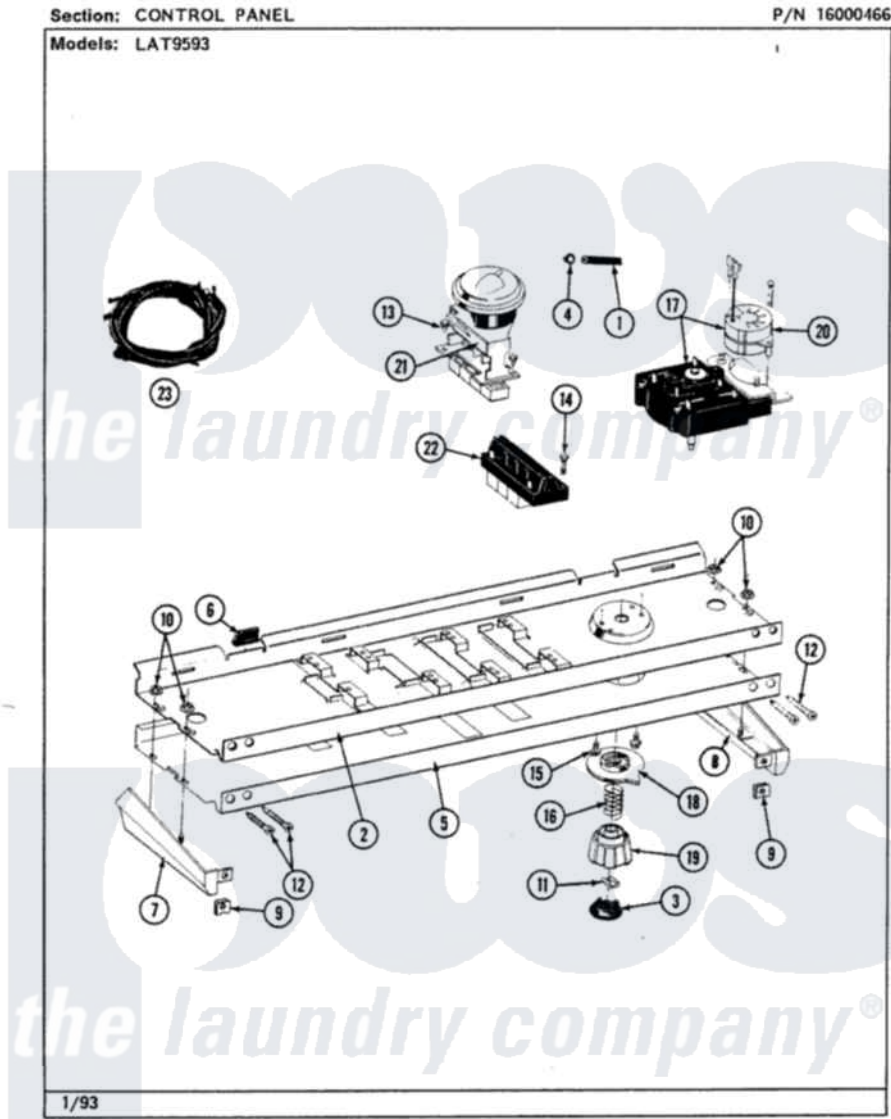

Maytag LAT7793ABW 04 - CONTROL PANEL

Maytag [Residential Maytag LAT7793ABW Washer Parts](#) Parts Diagram 04 - CONTROL PANEL
Click on the part number to view part

Item	Original Part Number	Replaced By	Status	Part Description
1	212942	22001619		Tube, Water Level Switch
2	214818			Back Up Plate
3	215821		Not Available	CAP, KNOB
4	410296	596669		Clamp, Manifold
5	208198			Facia, Control
6	214897			Pad, Control Panel
7	207215		Not Available	END CAP LH
8	207216		Not Available	END CAP RH
9	214894			Fastener, End Cap
10	214872			Palnut, End Cap Note: Nut, Lamp Holder
11	211605			Bezel, Timer Dial
12	210932			Screw, No.8 X 9/16 Ctsk Note: Screw, Inlet Duct
13	211168	W10139210		Screw, 8-18 X 5/16
14	213117	67006908		Screw, Ice Rack
15	216042	22001627		Screw

16	211065		Spring, Index Wheel
17	208292		Timer
"	22001515	Not Available	MOTOR, TIMER
"	208196		Timer
18	215827	Not Available	TIMER DIAL SKIRT
19	215828		Knob, Timer
21	207363	Not Available	3 LEVEL PRESSURE SWITCH
22	207367	Not Available	TEMP CONTROL SWITCH - 4 BUTTON
23	216120	Not Available	MANUAL, USE & CARE (FRCH)
"	208195	Not Available	HARNESS, WIRE
"	208293	Not Available	HARNESS, WIRE
"	16000327	Not Available	GUIDE, QUICK REF. - MAYTAG
"	216119	Not Available	MANUAL, USE & CARE