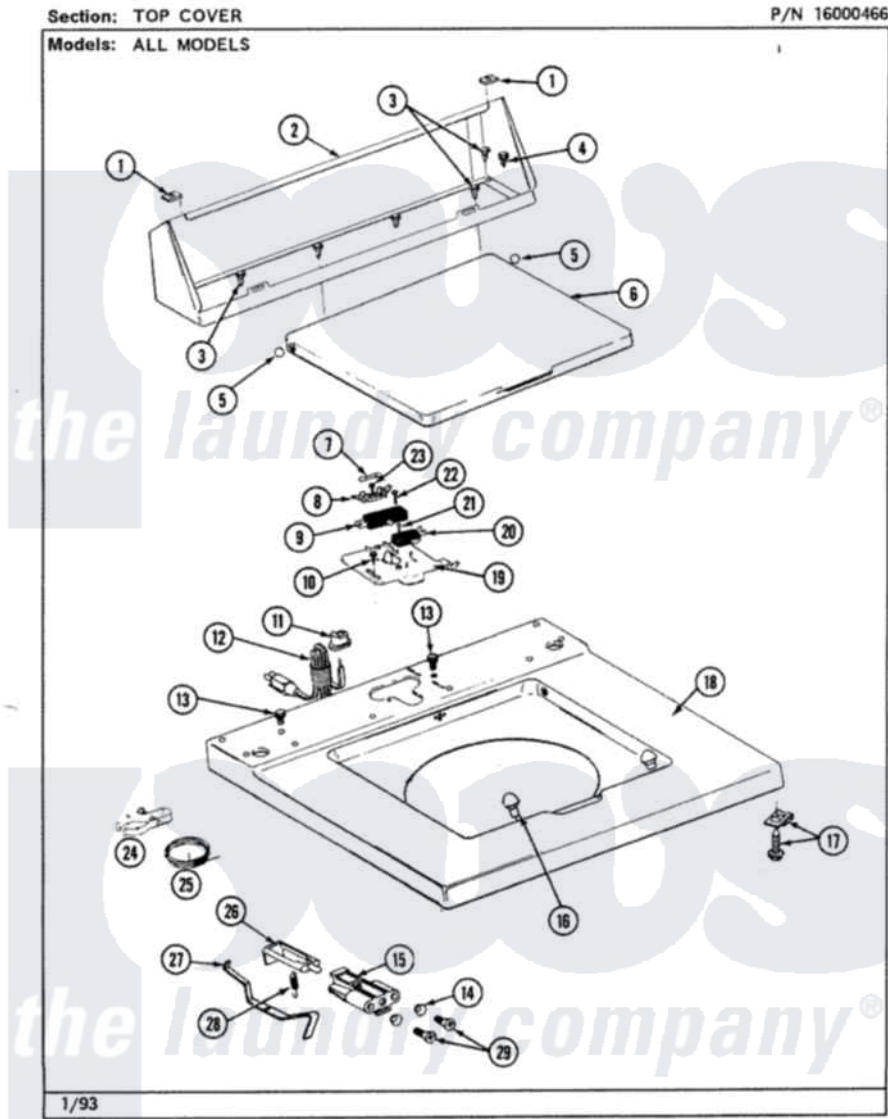

Maytag LAT7793ABW 05 - TOP COVER

Maytag [Residential Maytag LAT7793ABW Washer Parts](#) Parts Diagram 05 - TOP COVER
Click on the part number to view part

Item	Original Part Number	Replaced By	Status	Part Description
1	215075			Fastener, Control Panel To Console
2	205635			Console
3	211294	90767		Screw, 8A X 3/8 HeX Washer Head Tapping
4	Y313559			Screw
5	211726			Hinge, Ball Lid
6	216073			LID (WHITE)
7	207168	22001682		Switch Assembly, Lid W/4amp Fuse
8	207167			Block, Fuse
9	205415	279347		Switch-Lid
10	207159	489355		Screw, 8 X 1/2
11	211881			Grommet, Cord Part Not Used-Gas Models Only
12	210186	3370225		Screw
"	208194	22003062		Cord, Power
13	210186	3370225		Screw

14	211500		Washer, Bracket To Top Cover
15	214279	204968	Plunger And Bracket Assembly--W
16	212716		Bumper, Lid
17	204445		Screw And Fastener Assembly
18	207172		Top Cover
19	Y215699	22001678	Bracket, Switch And Fuse
20	207166		Switch, Check
21	912012	3400409	Screw
22	213501		Screw, No.6-20 X 1-1/8 Inch
23	Y311711		Screw, Fuse Block
24	301548		Clamp, Ground Wire
25	311155		Ground Wire And Clamp
26	215700	Not Available	LID SWITCH PLUNGER
27	215704		Lever, Unbalance
28	213720		Spring, Lid Switch
29	910182	25-7809	Screw, No.6-20 1/2 Flthd Torx