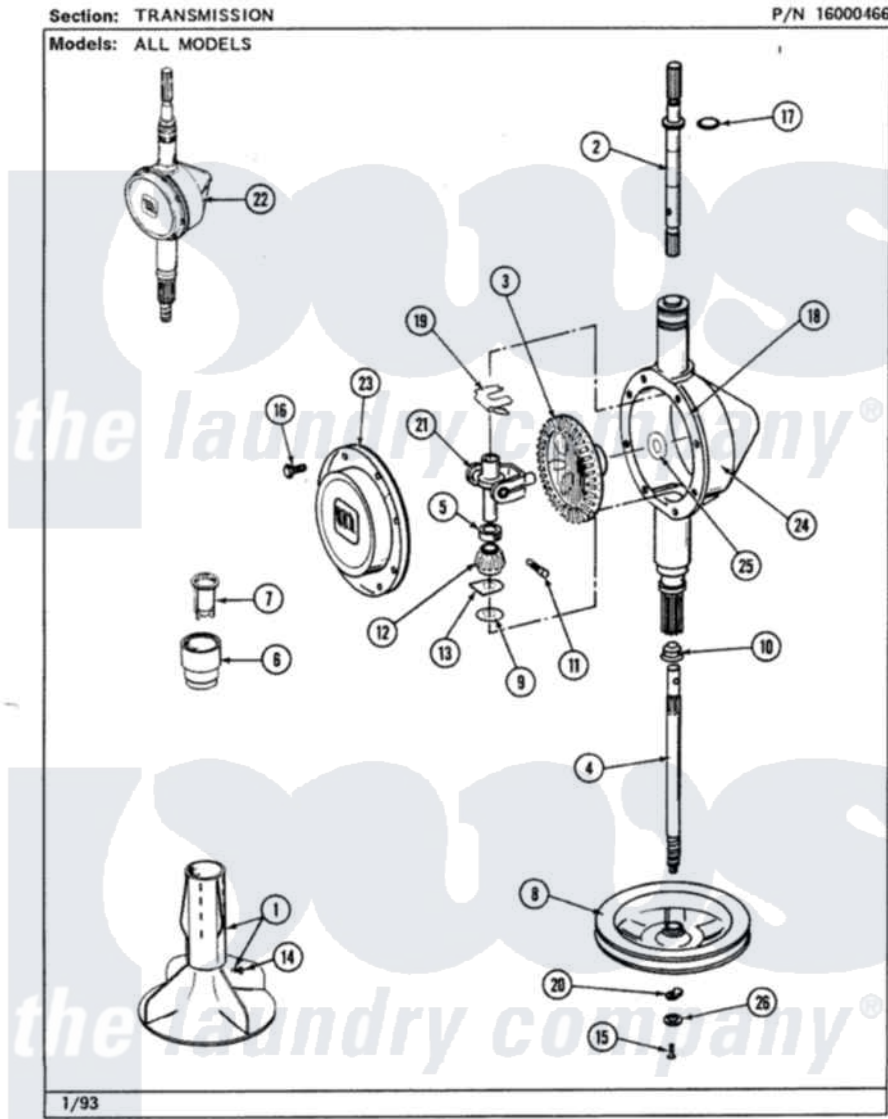

Maytag LAT7793ABW 06 - TRANSMISSION

Maytag [Residential Maytag LAT7793ABW Washer Parts](#) Parts Diagram 06 - TRANSMISSION
Click on the part number to view part

Item	Original Part Number	Replaced By	Status	Part Description
1	207538			Agitator W/Lock Screw
2	207153	6-2097820		Kit- Shaft
3	206713	6-2067130		Gear- Beve
4	215411	12001451		Ctr Shaft W/Collar Andkeeper-Sha
5	215415		Not Available	COLLAR, LOWER
6	215721			Dispensing Cap
7	215733			Dispensing Cup
8	211059	6-2301530		Pulley
9	211483	6-2114830		Washer- SP
10	206602	207843		Lip Seal Repair Kit
11	Y206629			Pin, Collar
12	215401	W10221114		Pinion
13	215395			Plate, Clutch
14	206478		Not Available	SCREW & WASHER FOR AGITATOR
15	211375	681582		Screw

16	215417	Not Available	SCREW, TRANSMISSION COVER
17	210690		Seal, Rubber
18	Y058700	675652	Adhesive
19	215581		Spring, Agitator Shaft
20	211089		Lug, Stop Pulley
21	206685	6-2066850	Yoke
22	206708	6-2097790	Transmison
23	206628		Cover, Transmission
24	206625	6-2097790	Transmison
25	215394		Washer, Bevel Gear
26	211090	22003555	Washer, Stop Lug